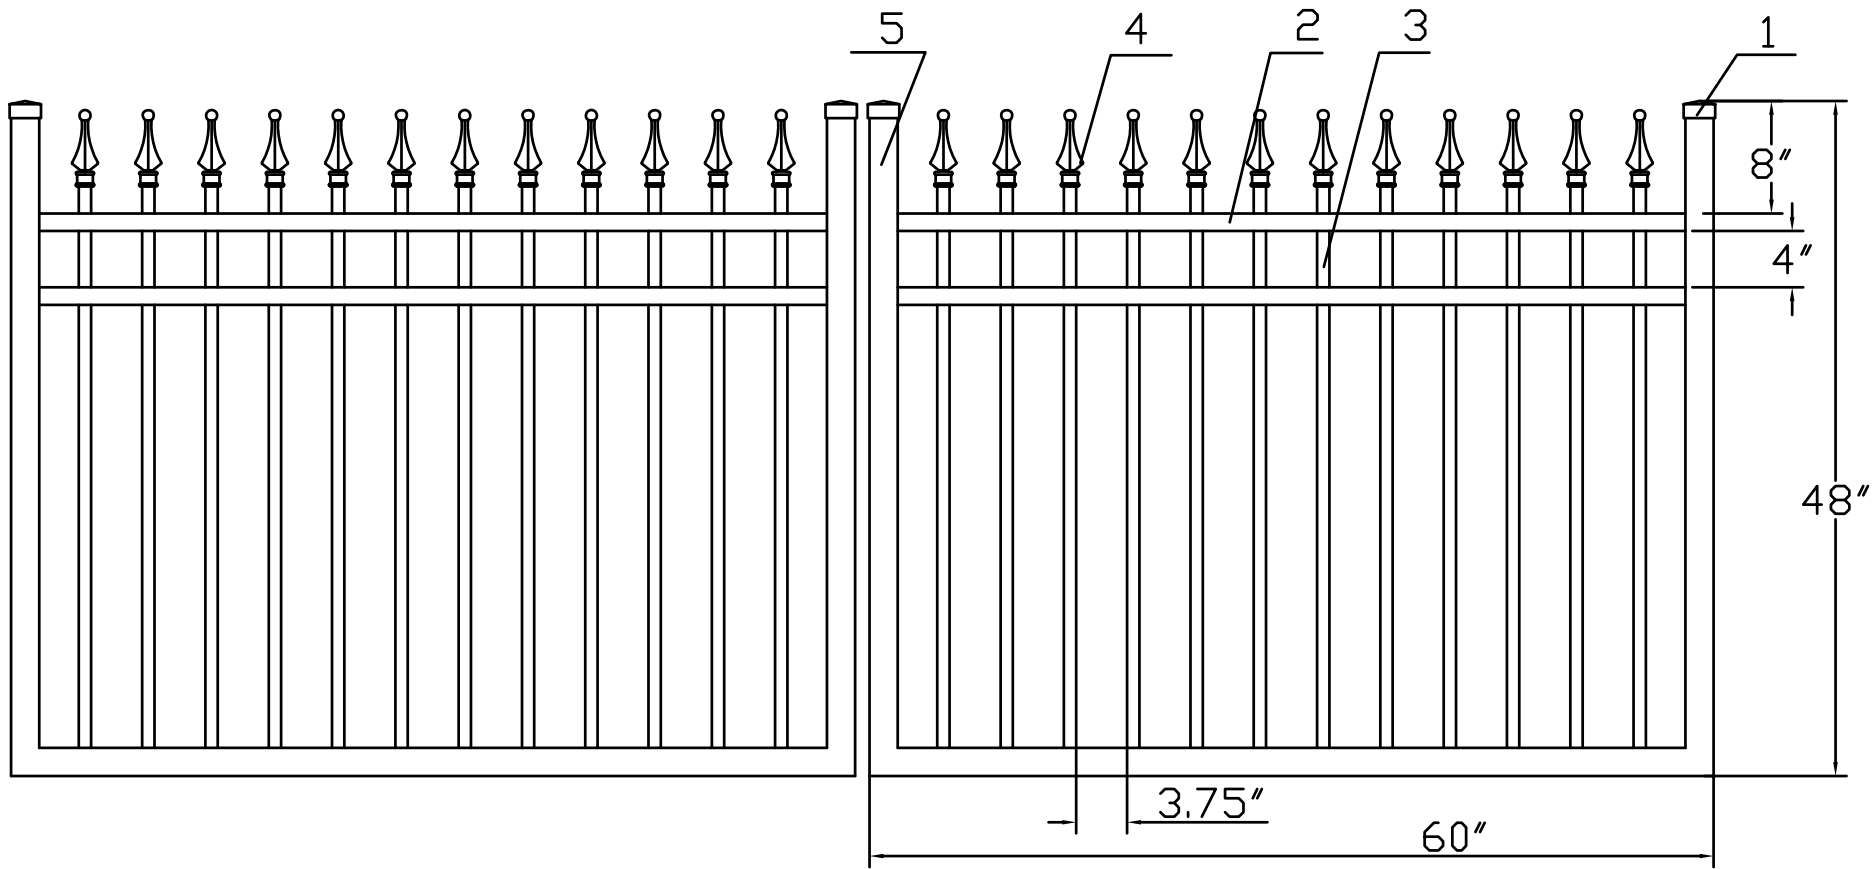

4'H X 10'W INFINITY ALUMINUM DOUBLE WALK GATE  
 SIGNATURE GRADE - STYLE #1: CLASSIC

NO.	MATERIAL	QTY
1	CAST ALUMINUM CAP	4
2	┌ 1¼"X1¼"X0.1"	4
3	┌ ¾"X¾"X0.05"	24
4	CAST ALUMINUM FINIAL	24
5	2"X2"X0.125"	6