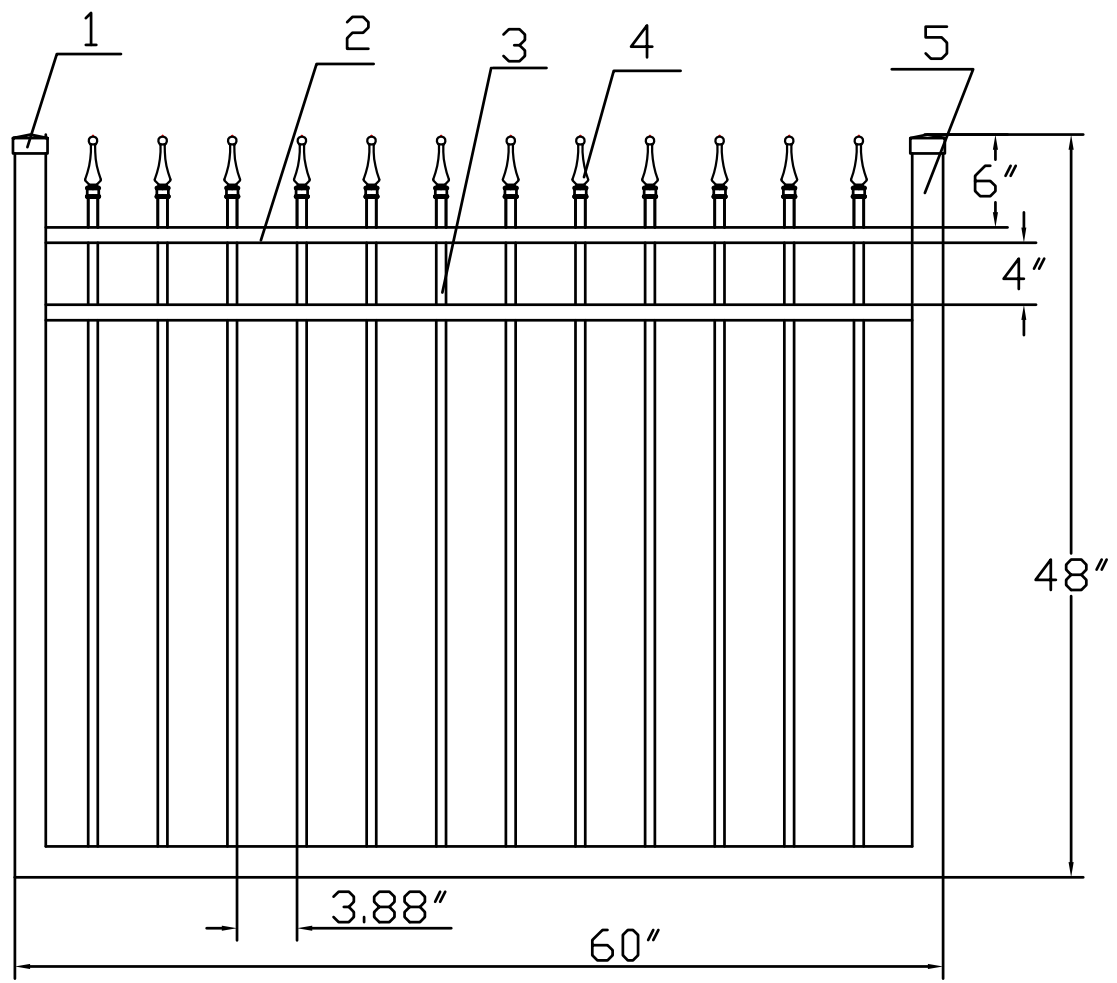

4'H X 5'W INFINITY ALUMINUM WALK GATE
 TRADITIONAL GRADE - STYLE #1: CLASSIC

www.ironfenceshop.com
 (800) 261-2729

NO.	MATERIAL	QTY
1	CAST ALUMINUM CAP	2
2	┌ 1"X1½"X0.07"	2
3	5/8"X5/8"X0.05"	12
4	CAST ALUMINUM FINIAL	12
5	2"X2"X0.125"	3