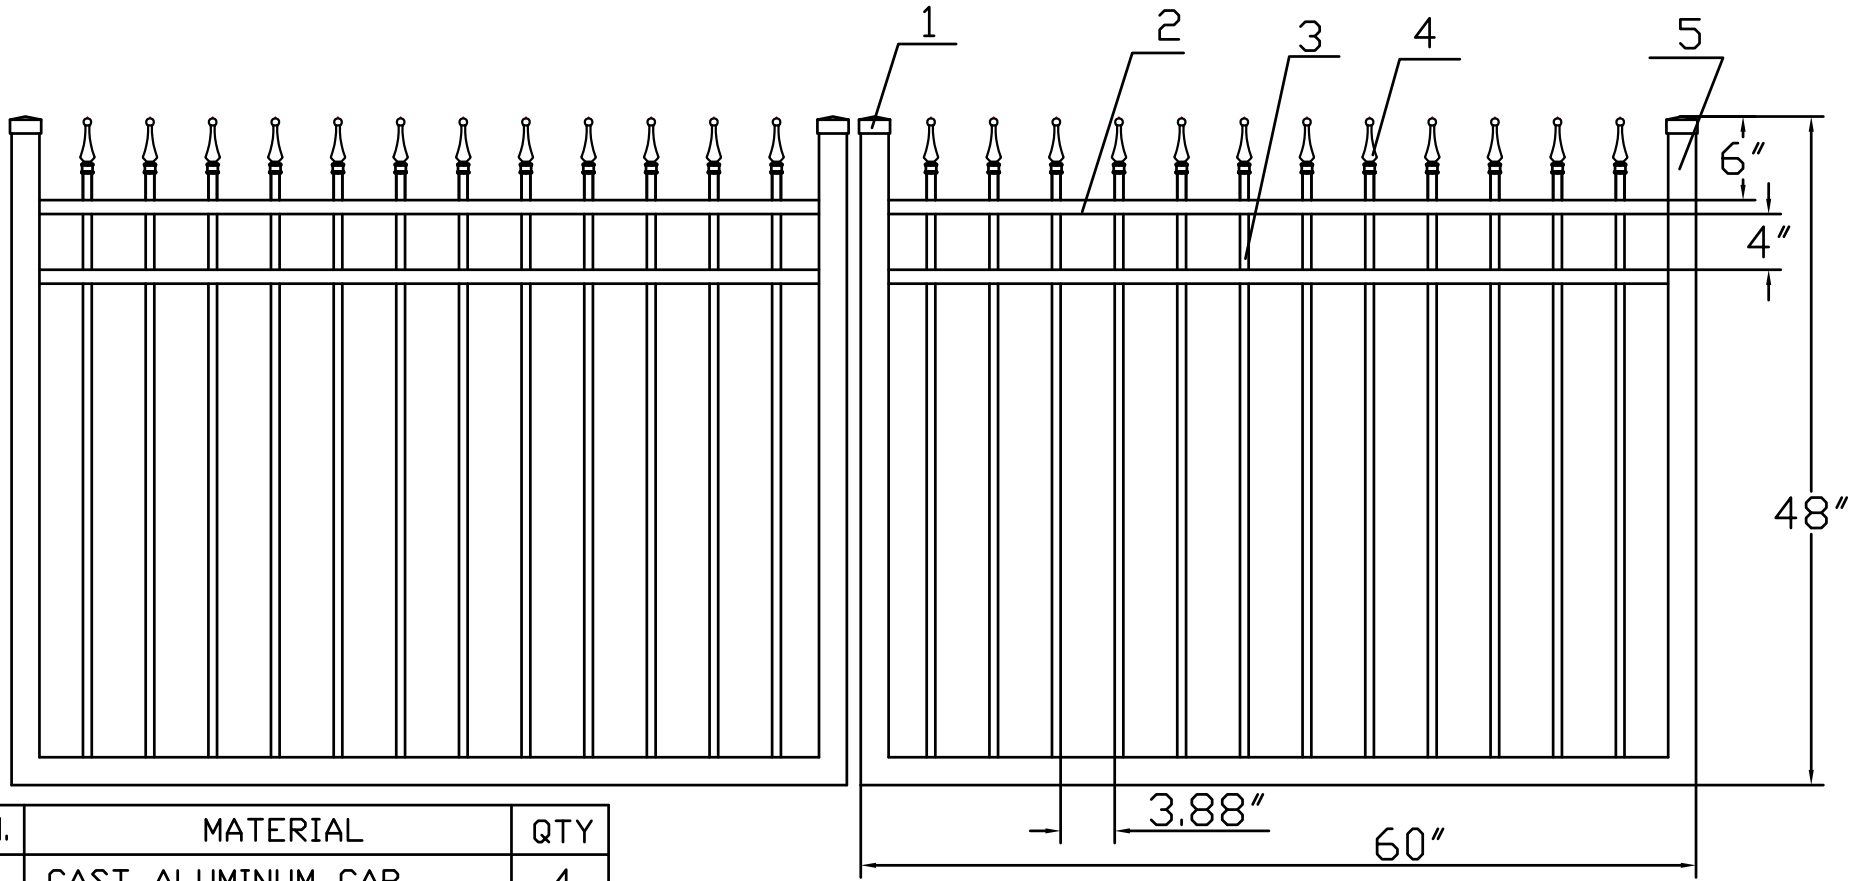

4'H X 10'W INFINITY ALUMINUM DOUBLE WALK GATE  
 TRADITIONAL GRADE - STYLE #1: CLASSIC

www.ironfenceshop.com  
 (800) 261-2729

NO.	MATERIAL	QTY
1	CAST ALUMINUM CAP	4
2	└ 1"X1½"X0.07"	4
3	5/8"X5/8"X0.05"	24
4	CAST ALUMINUM FINIAL	24
5	2"X2"X0.125"	6