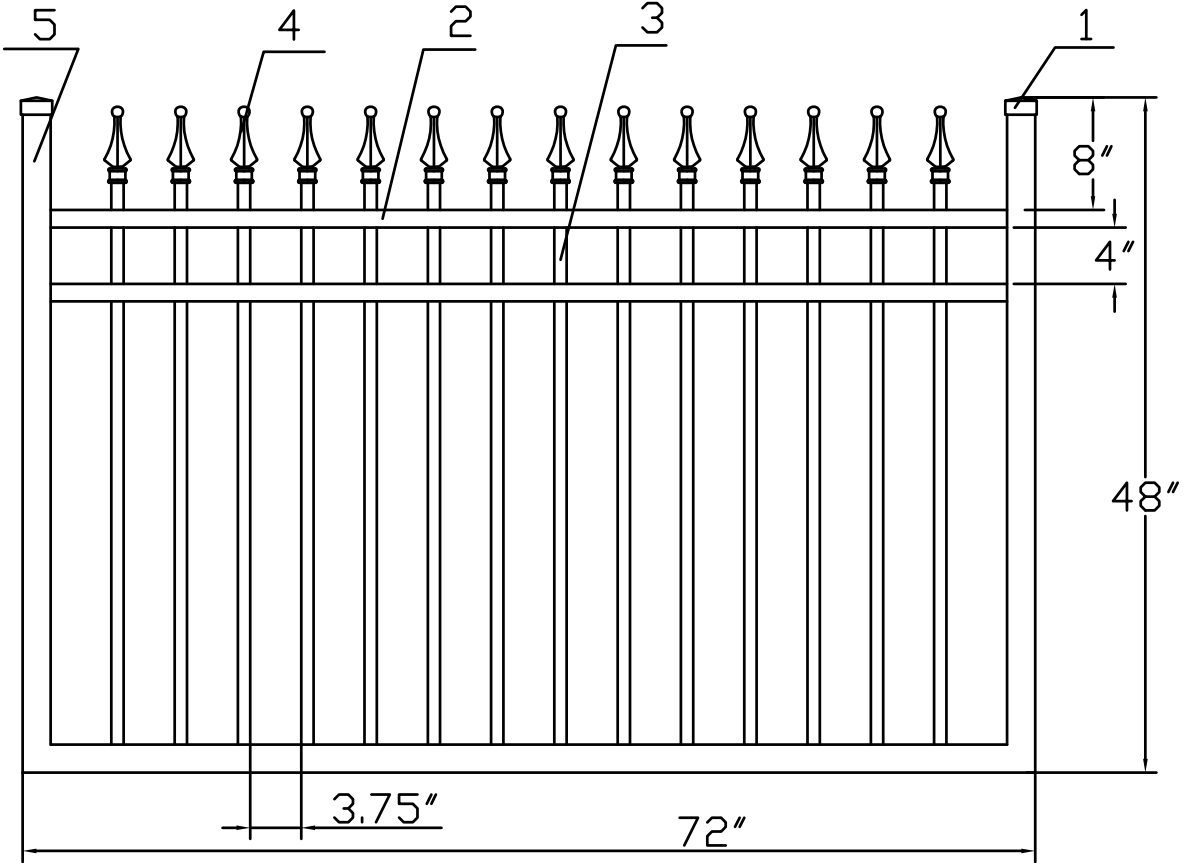

4'H X 6'W INFINITY ALUMINUM WALK GATE
SIGNATURE GRADE - STYLE #1: CLASSIC

NO.	MATERIAL	QTY
1	CAST ALUMINUM CAP	2
2	└ 1¼"X1¼"X0.1"	2
3	3/4"X3/4"X0.05"	14
4	CAST ALUMINUM FINIAL	14
5	2"X2"X0.125"	3

TPAG0406C