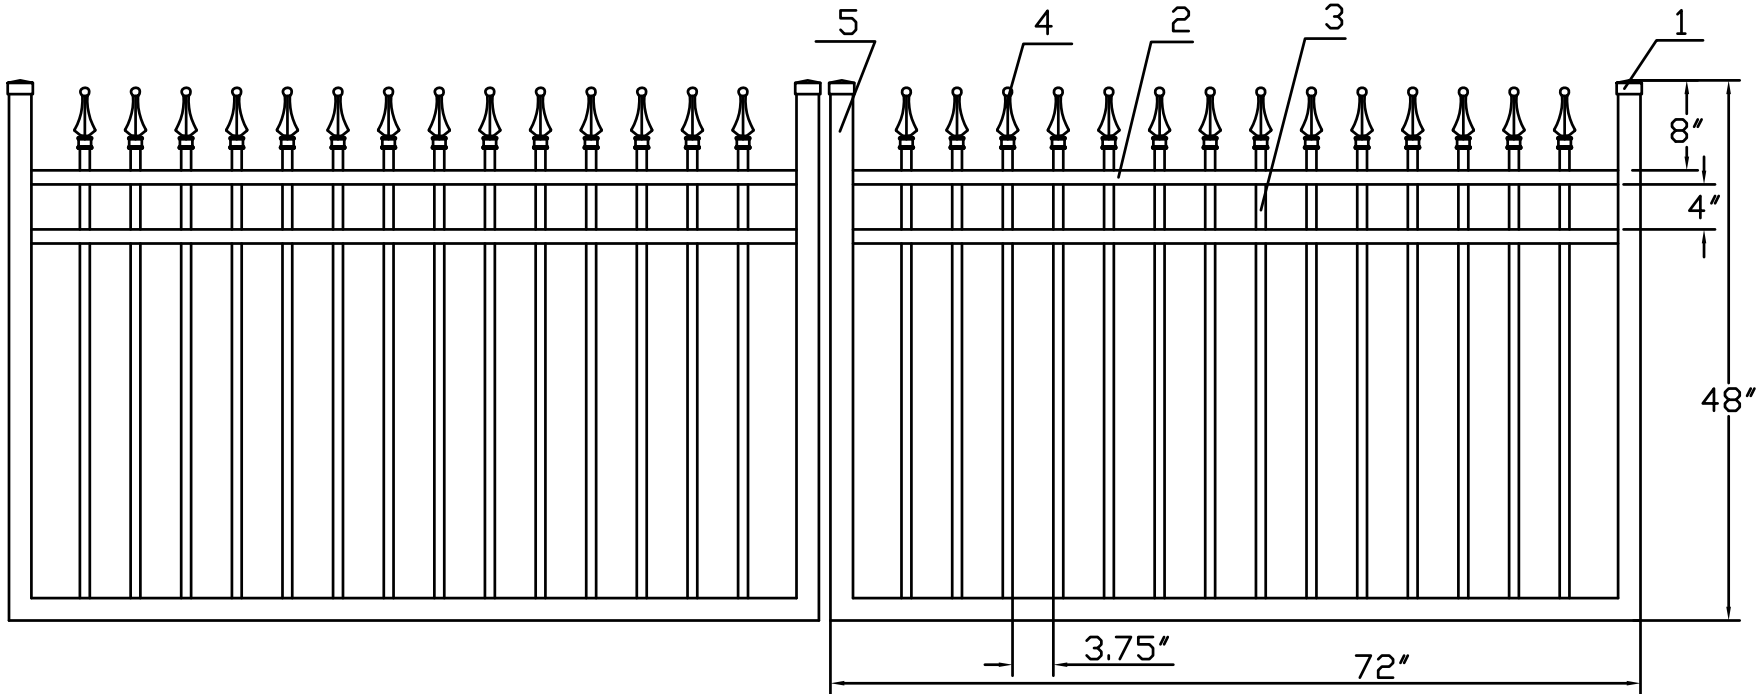

4'H X 12'W INFINITY ALUMINUM DOUBLE WALK GATE
SIGNATURE GRADE - STYLE #1: CLASSIC

NO.	MATERIAL	QTY
1	CAST ALUMINUM CAP	4
2	┌ 1¼"X1¼"X0.1"	4
3	¾"X¾"X0.05"	28
4	CAST ALUMINUM FINIAL	28
5	2"X2"X0.125"	6

TPAG0406CD