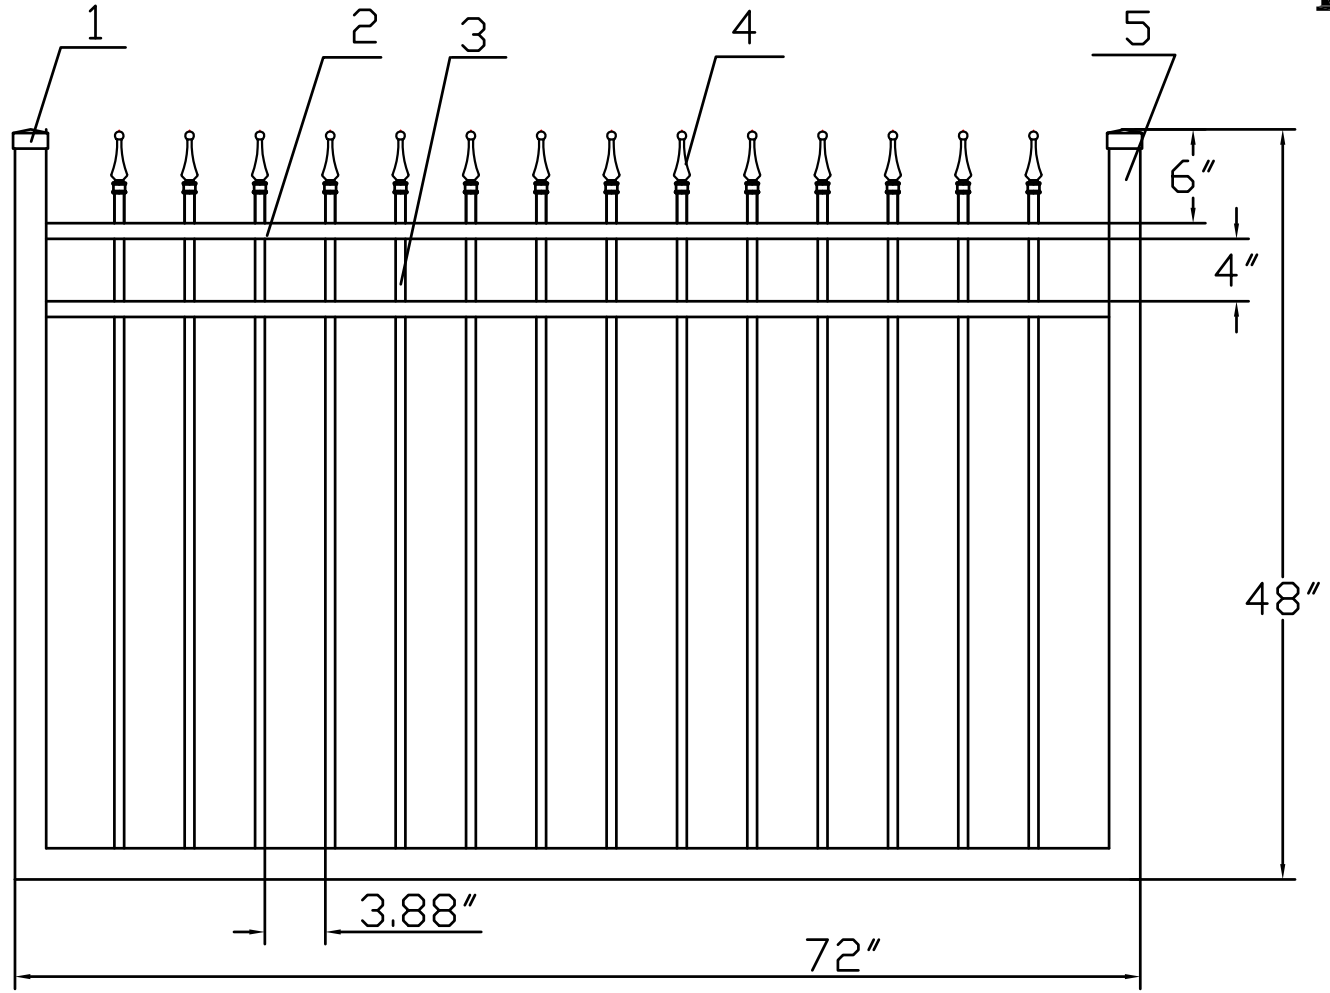

4'H X 6'W INFINITY ALUMINUM WALK GATE
 TRADITIONAL GRADE - STYLE #1: CLASSIC

www.ironfenceshop.com
 (800) 261-2729

NO.	MATERIAL	QTY
1	CAST ALUMINUM CAP	2
2	┌ 1"X1½"X0.07"	2
3	⊔ ⅝"X⅝"X0.05"	14
4	CAST ALUMINUM FINIAL	14
5	2"X2"X0.125"	3