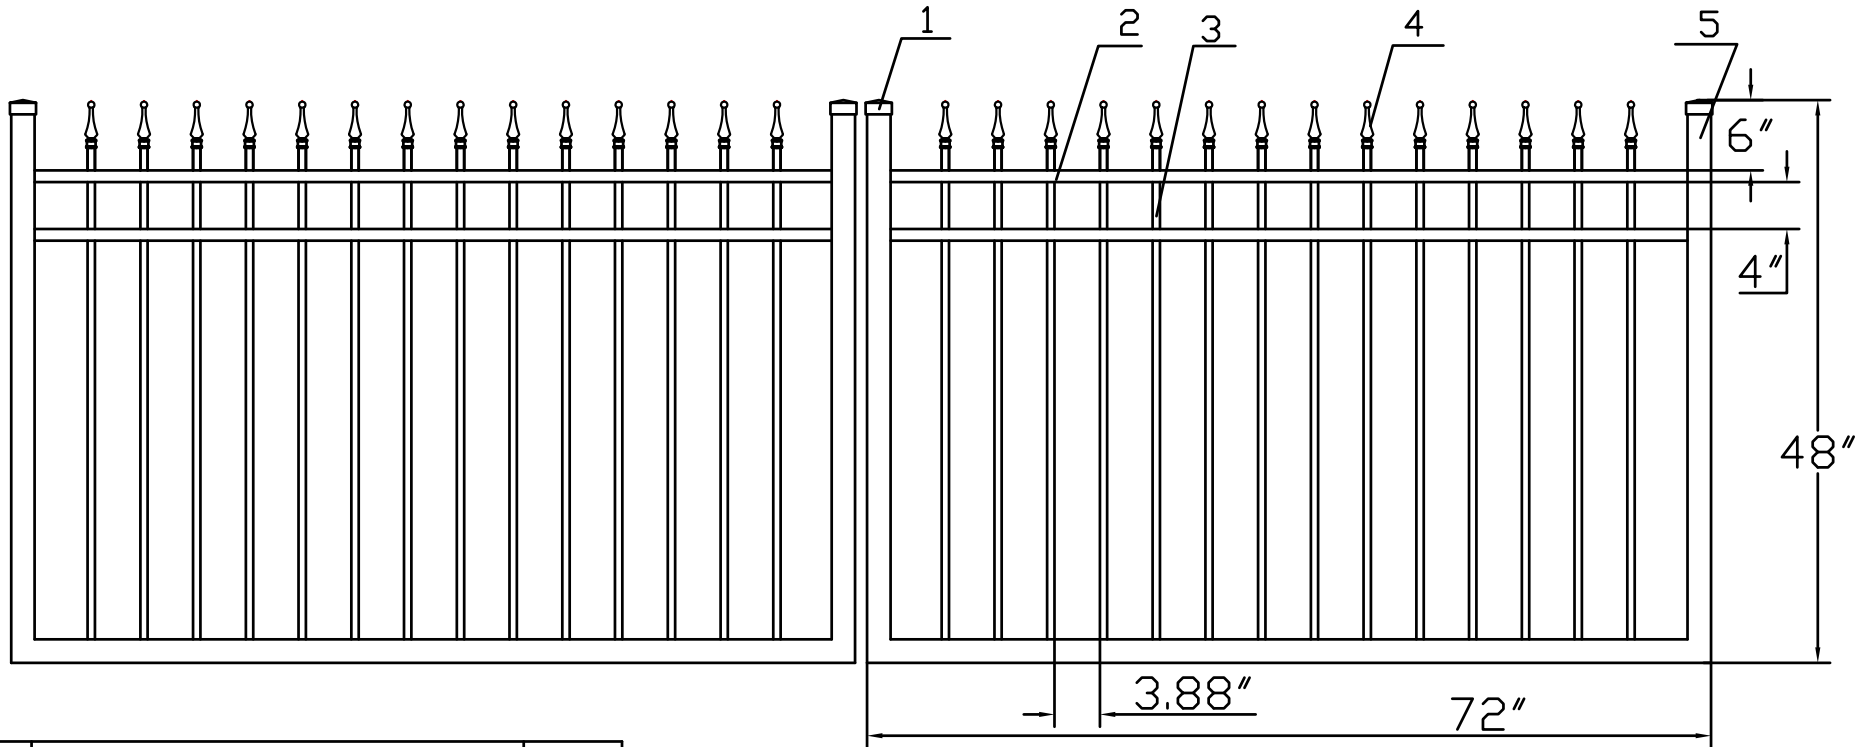

4'H X 12'W INFINITY ALUMINUM DOUBLE WALK GATE  
 TRADITIONAL GRADE - STYLE #1: CLASSIC

www.ironfenceshop.com  
 (800) 261-2729

NO.	MATERIAL	QTY
1	CAST ALUMINUM CAP	4
2	┌ 1"X1½"X0.07"	4
3	5/8"X5/8"X0.05"	28
4	CAST ALUMINUM FINIAL	28
5	2"X2"X0.125"	6