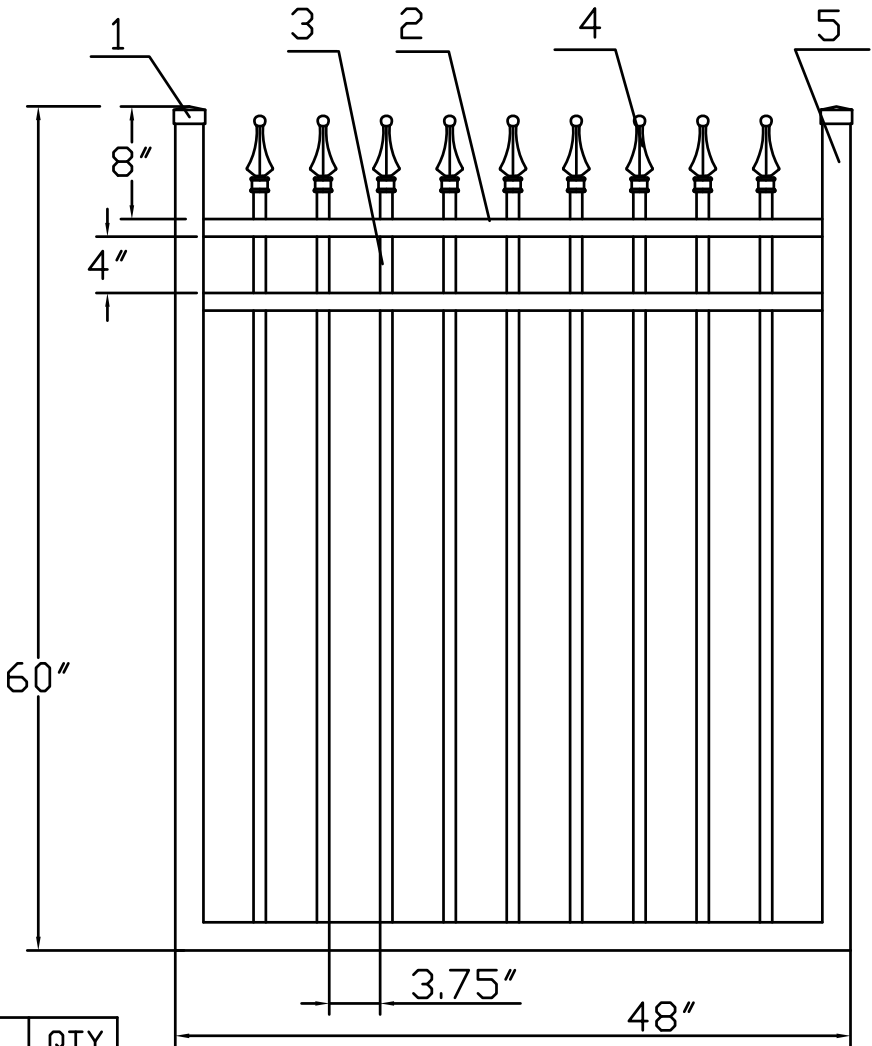

5'H X 4'W INFINITY ALUMINUM WALK GATE
SIGNATURE GRADE - STYLE #1: CLASSIC

NO.	MATERIAL	QTY
1	CAST ALUMINUM CAP	2
2	┌ 1¼"X1¼"X0.1"	2
3	¾"X¾"X0.05"	9
4	CAST ALUMINUM FINIAL	9
5	2"X2"X0.125"	3

TPAG0504C