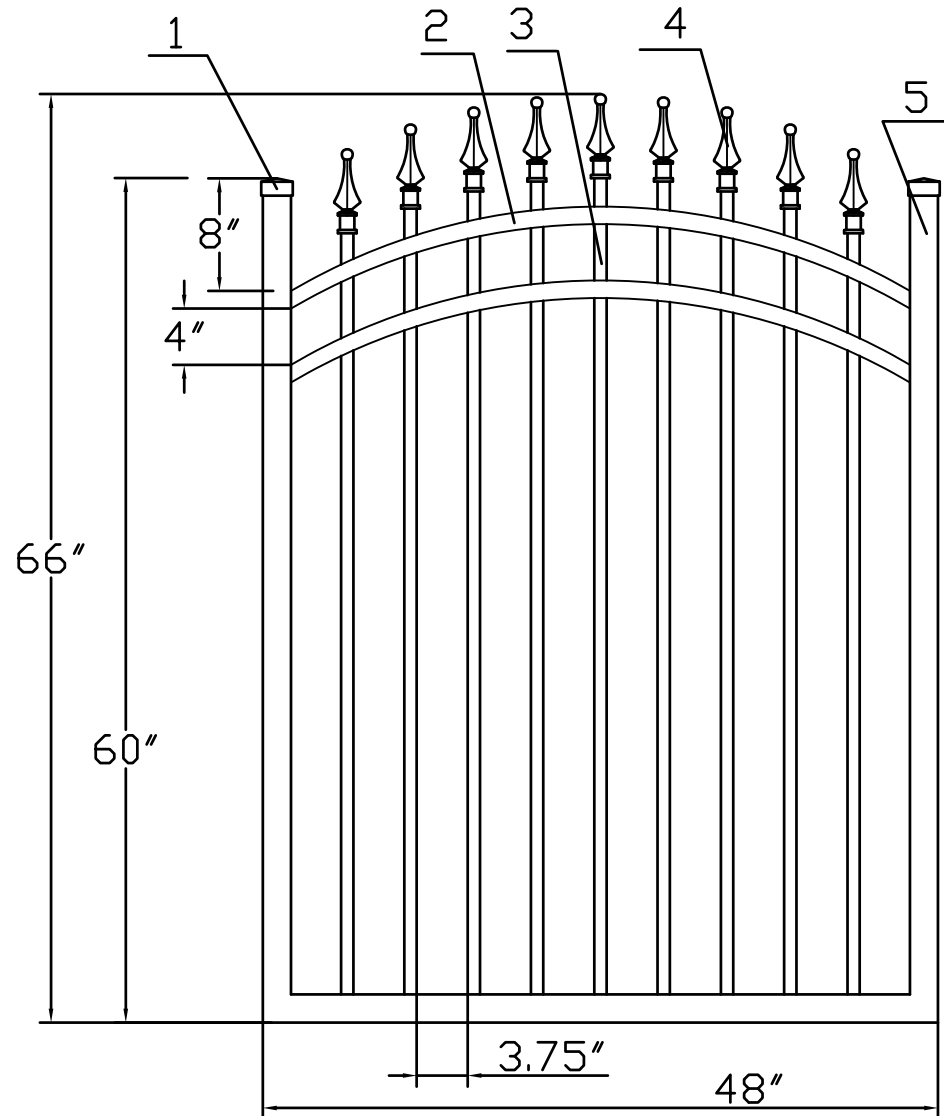

5'H X 4'W INFINITY ALUMINUM ARCHED WALK GATE
SIGNATURE GRADE - STYLE #1: CLASSIC

NO.	MATERIAL	QTY
1	CAST ALUMINUM CAP	2
2	1 1/4"X1 1/4"X0.1"	2
3	3/4"X3/4"X0.05"	9
4	CAST ALUMINUM FINIAL	9
5	2"X2"X0.125"	3

TPAG0504CA