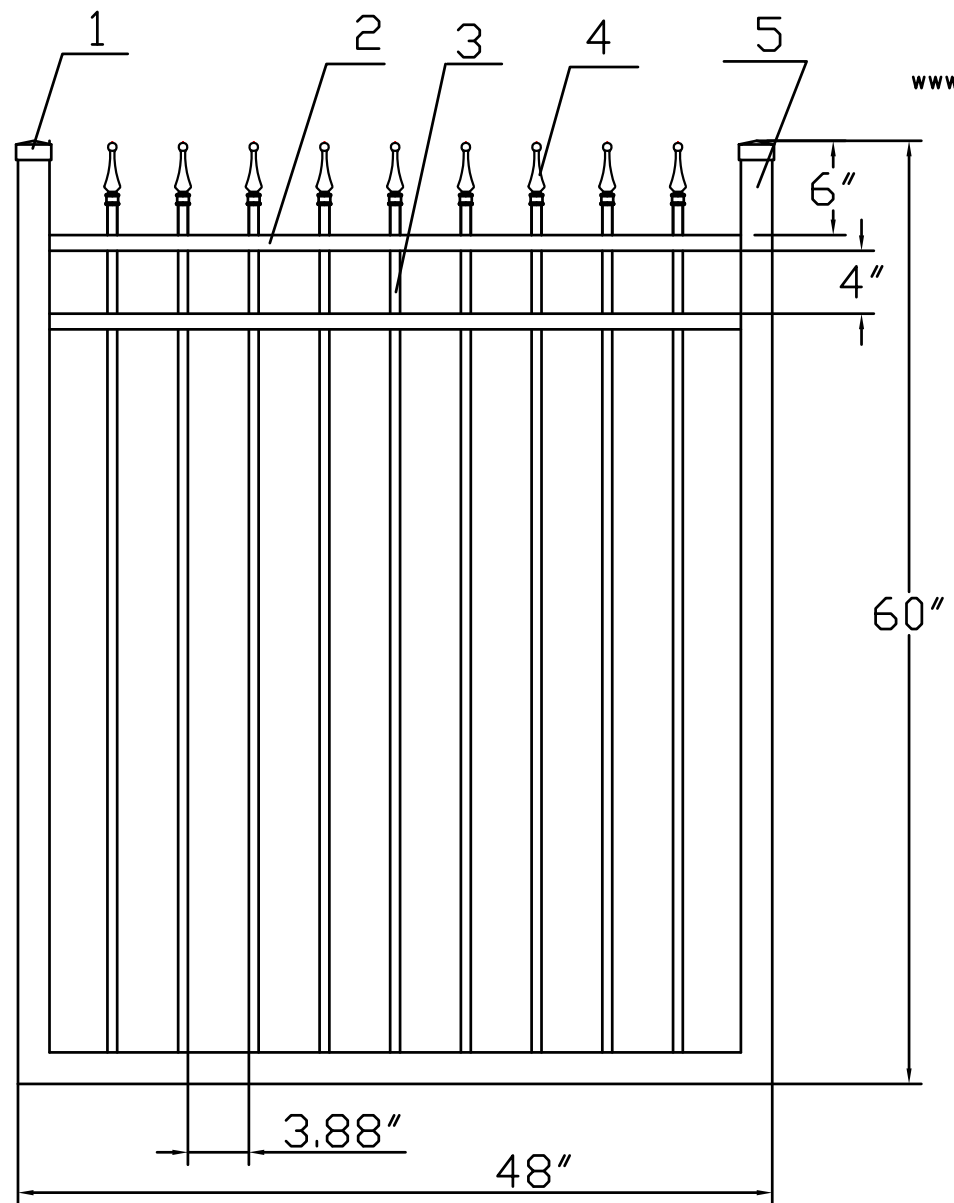

5'H X 4'W INFINITY ALUMINUM WALK GATE
 TRADITIONAL GRADE - STYLE #1: CLASSIC

PERIMETER FENCING

IRON FENCE SHOP
 ESTATE GATES
 www.ironfenceshop.com
 (800) 261-2729

NO.	MATERIAL	QTY
1	CAST ALUMINUM CAP	2
2	1" X 1 1/8" X 0.07"	2
3	5/8" X 5/8" X 0.05"	9
4	CAST ALUMINUM FINIAL	9
5	2" X 2" X 0.125"	3