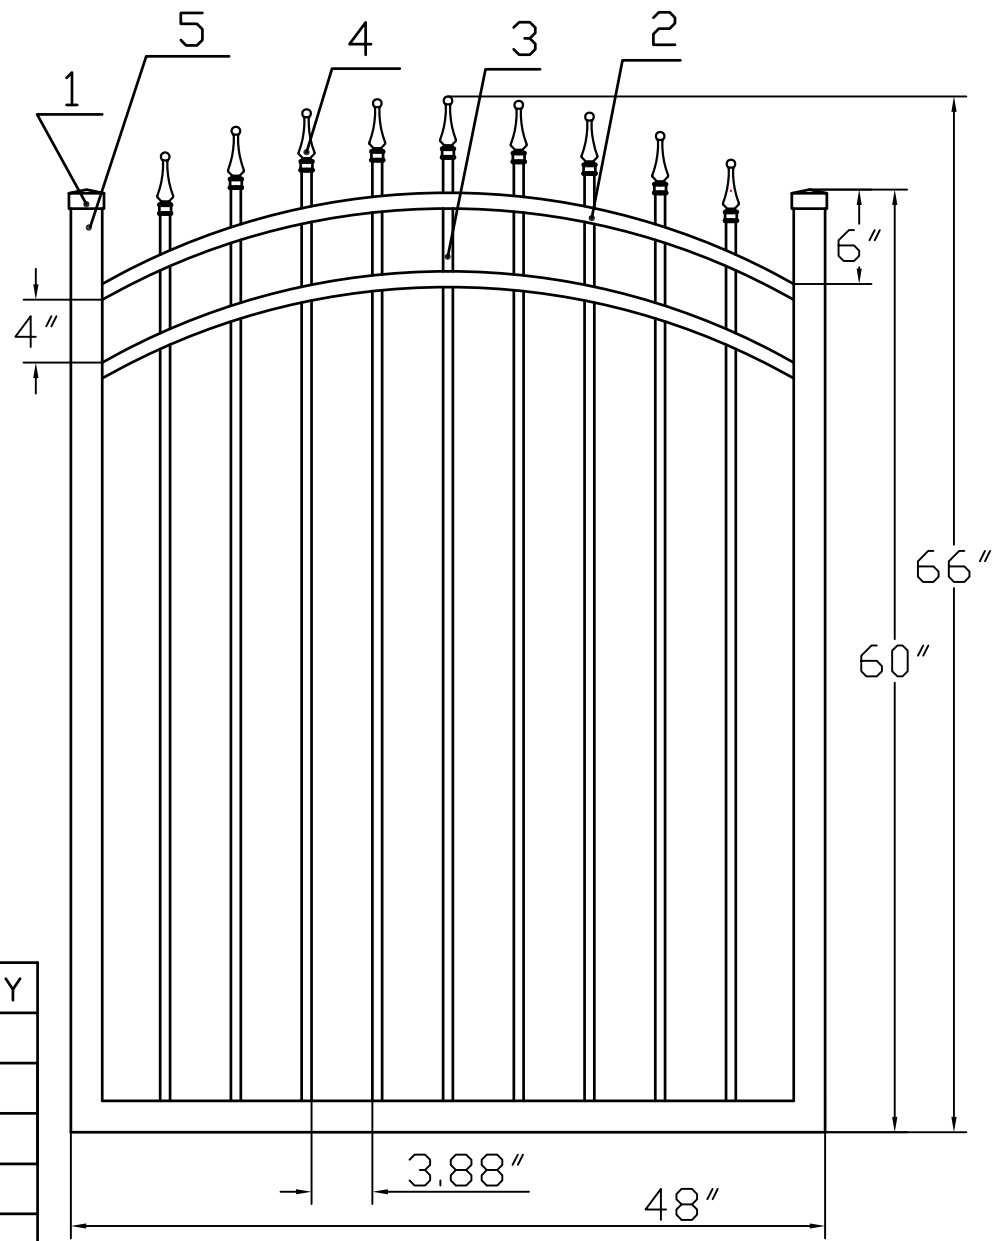

5'H X 4'W INFINITY ALUMINUM ARCHED WALK GATE
 TRADITIONAL GRADE - STYLE #1: CLASSIC

www.ironfenceshop.com
 (800) 261-2729

NO.	MATERIAL	QTY
1	CAST ALUMINUM CAP	2
2	1"X1½"X0.07"	2
3	5/8"X5/8"X0.05"	9
4	CAST ALUMINUM FINIAL	9
5	2"X2"X0.125"	3