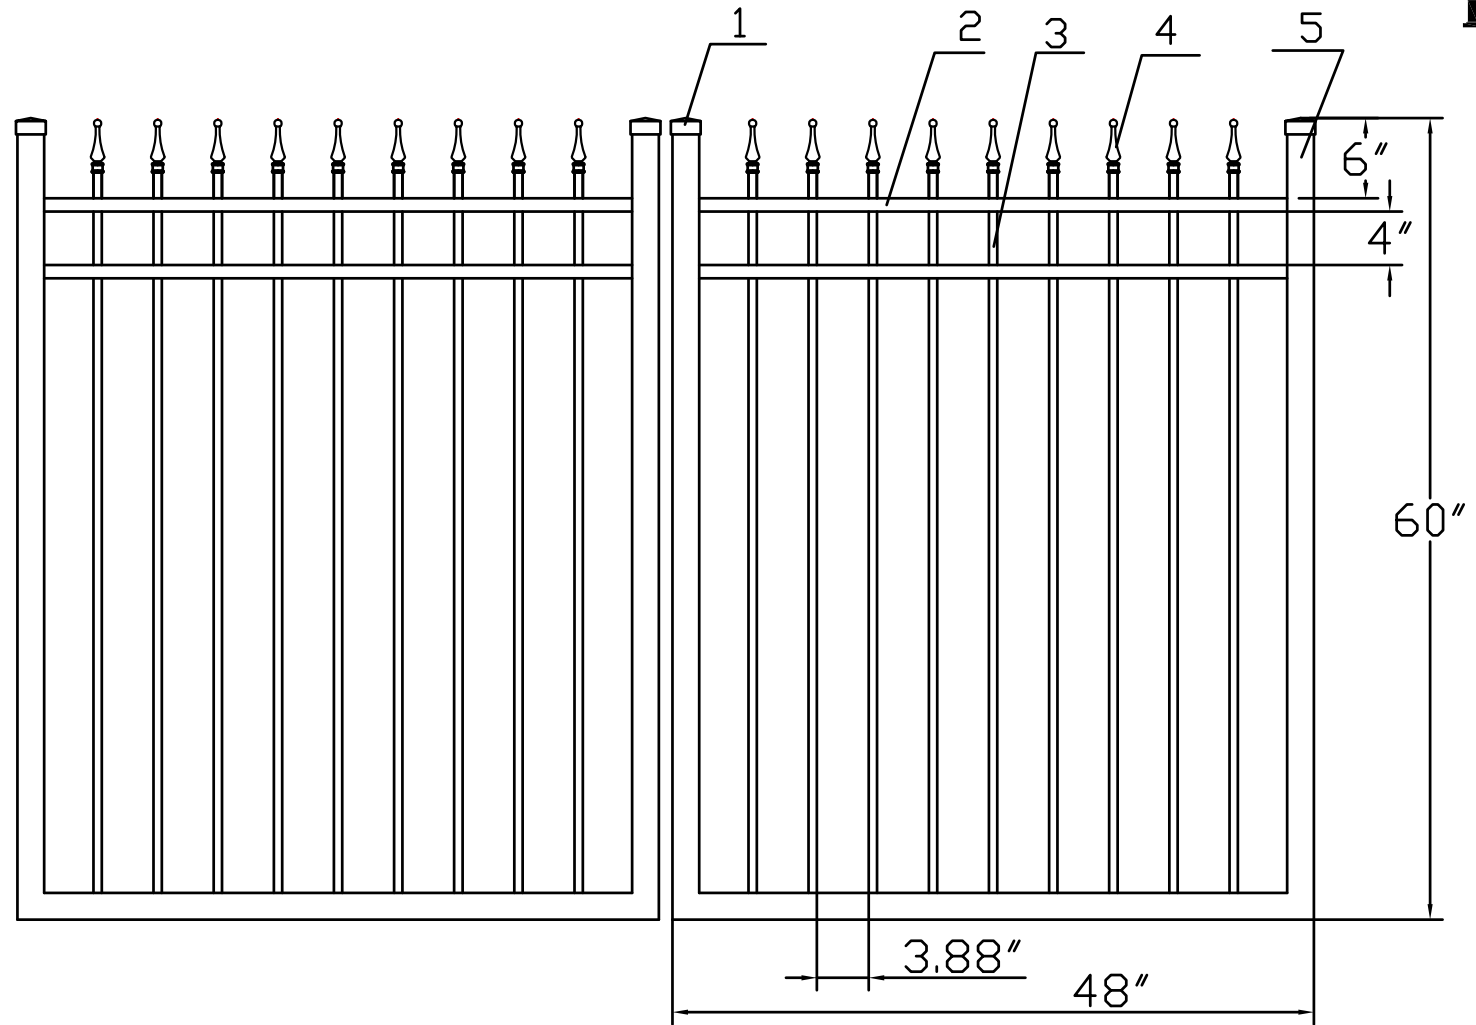

5'H X 8'W INFINITY ALUMINUM DOUBLE WALK GATE
 TRADITIONAL GRADE - STYLE #1: CLASSIC

www.ironfenceshop.com
 (800) 261-2729

NO.	MATERIAL	QTY
1	CAST ALUMINUM CAP	4
2	1"X1½"X0.07"	4
3	5/8"X5/8"X0.05"	18
4	CAST ALUMINUM FINIAL	18
5	2"X2"X0.125"	6

TPAG0504RD