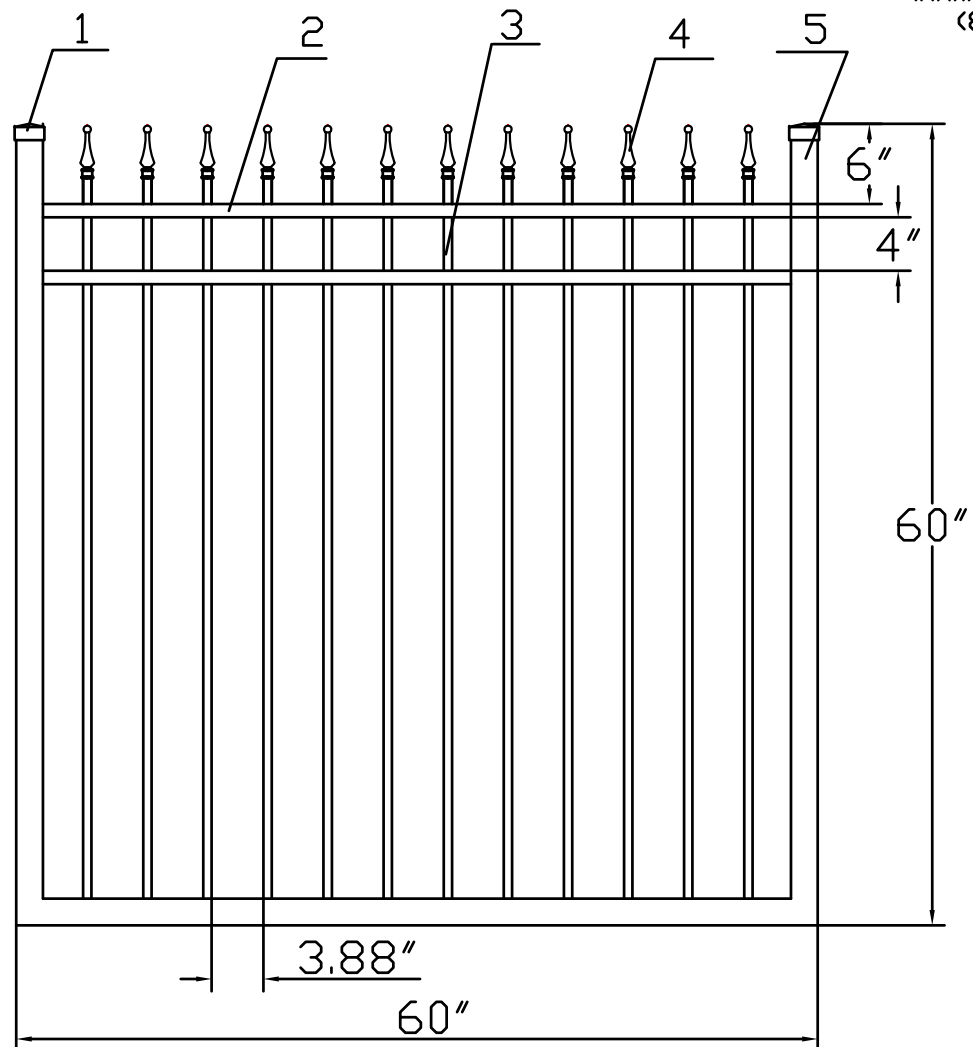

5'H X 5'W INFINITY ALUMINUM WALK GATE
 TRADITIONAL GRADE - STYLE #1: CLASSIC

www.ironfenceshop.com
 (800) 261-2729

NO.	MATERIAL	QTY
1	CAST ALUMINUM CAP	2
2	1"X1½"X0.07"	2
3	5/8"X5/8"X0.05"	12
4	CAST ALUMINUM FINIAL	12
5	2"X2"X0.125"	3