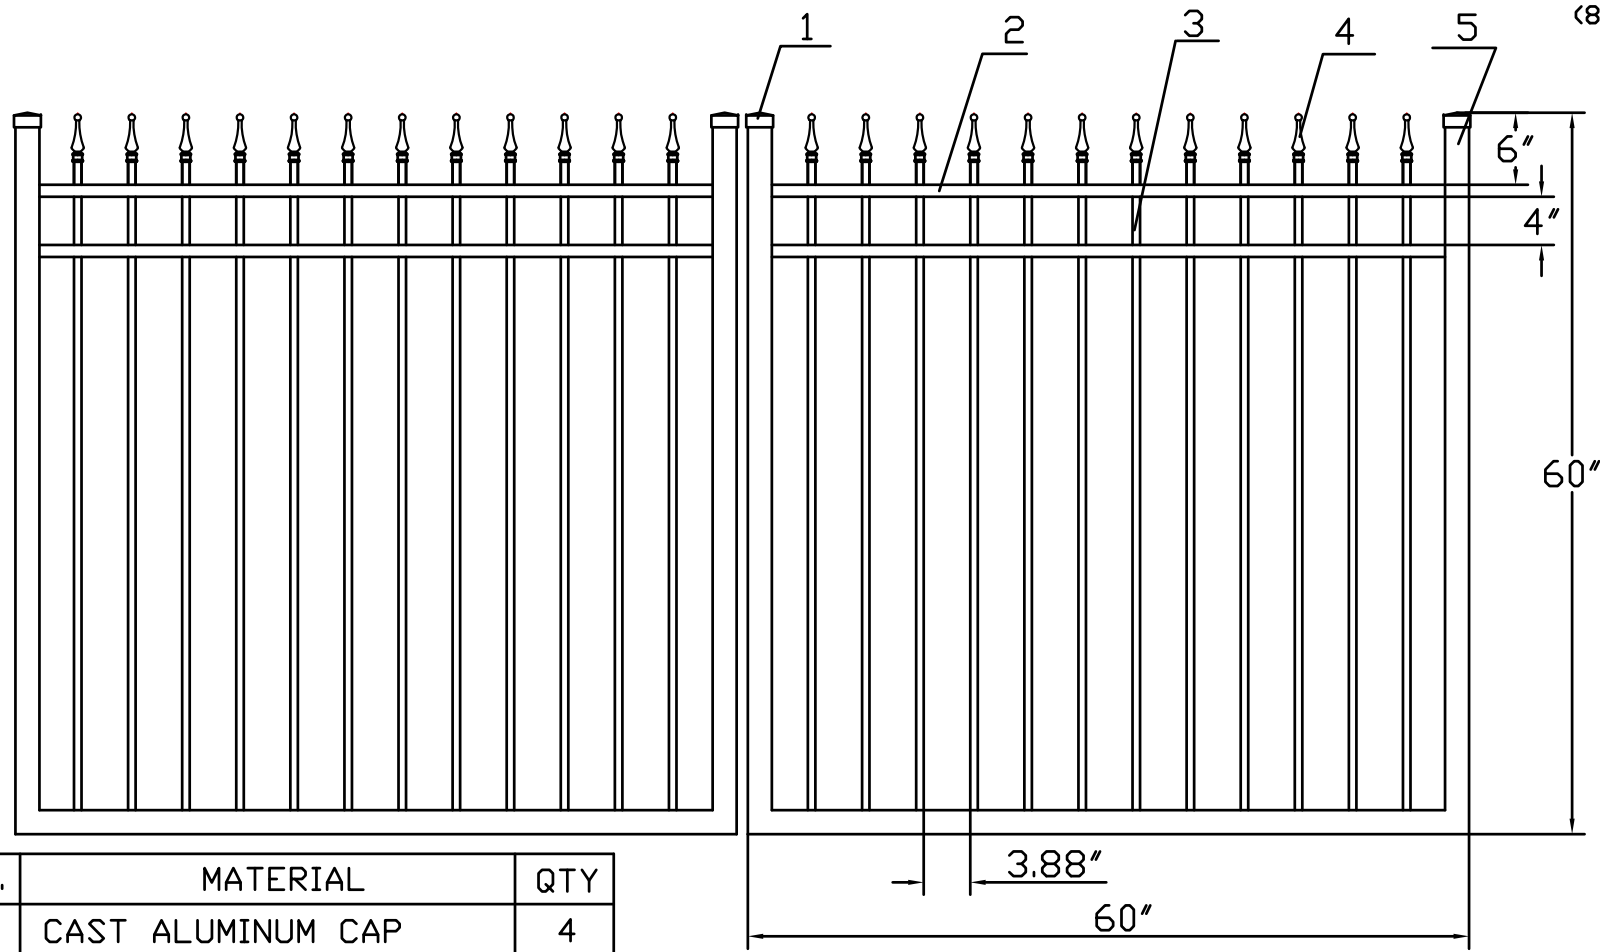

5'H X 10'W INFINITY ALUMINUM DOUBLE WALK GATE
 TRADITIONAL GRADE - STYLE #1: CLASSIC

www.ironfenceshop.com
 (800) 261-2729

NO.	MATERIAL	QTY
1	CAST ALUMINUM CAP	4
2	└ 1"X1½"X0.07"	4
3	5/8"X5/8"X0.05"	24
4	CAST ALUMINUM FINIAL	24
5	2"X2"X0.125"	6