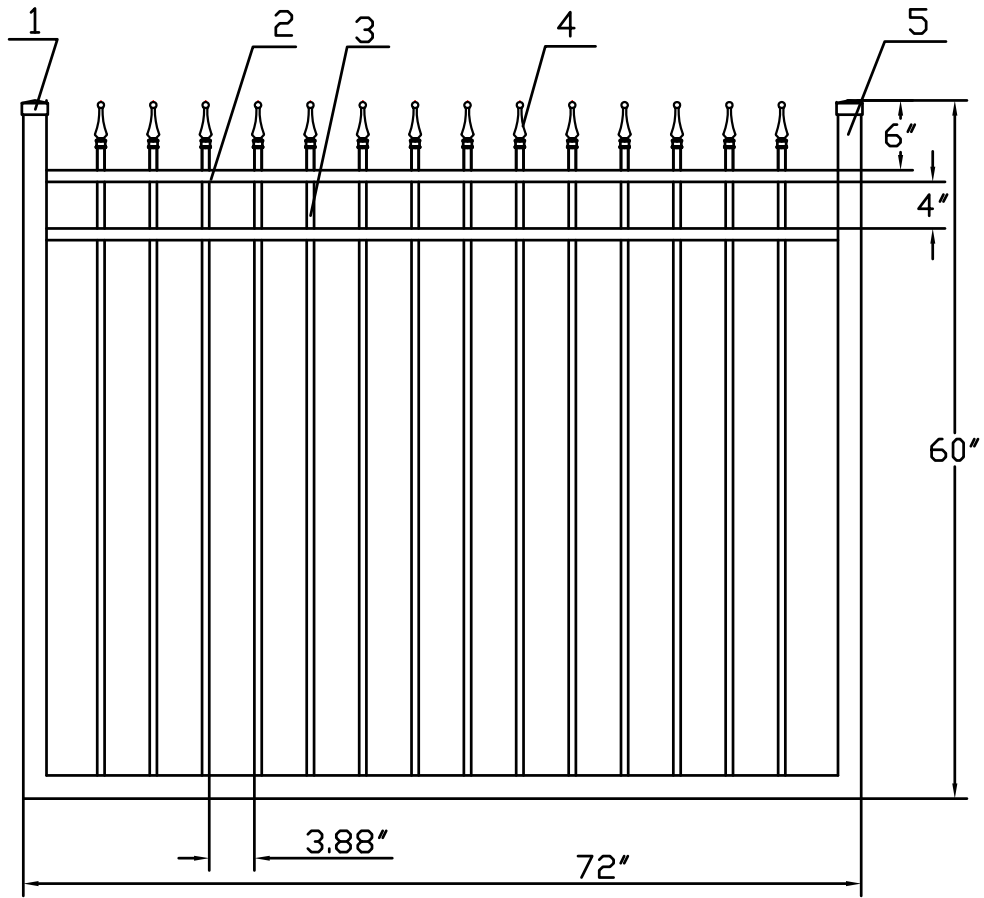

5'H X 6'W INFINITY ALUMINUM WALK GATE  
 TRADITIONAL GRADE - STYLE #1: CLASSIC

www.ironfenceshop.com  
 (800) 261-2729

NO.	MATERIAL	QTY
1	CAST ALUMINUM CAP	2
2	1"X1½"X0.07"	2
3	5/8"X5/8"X0.05"	14
4	CAST ALUMINUM FINIAL	14
5	2"X2"X0.125"	3