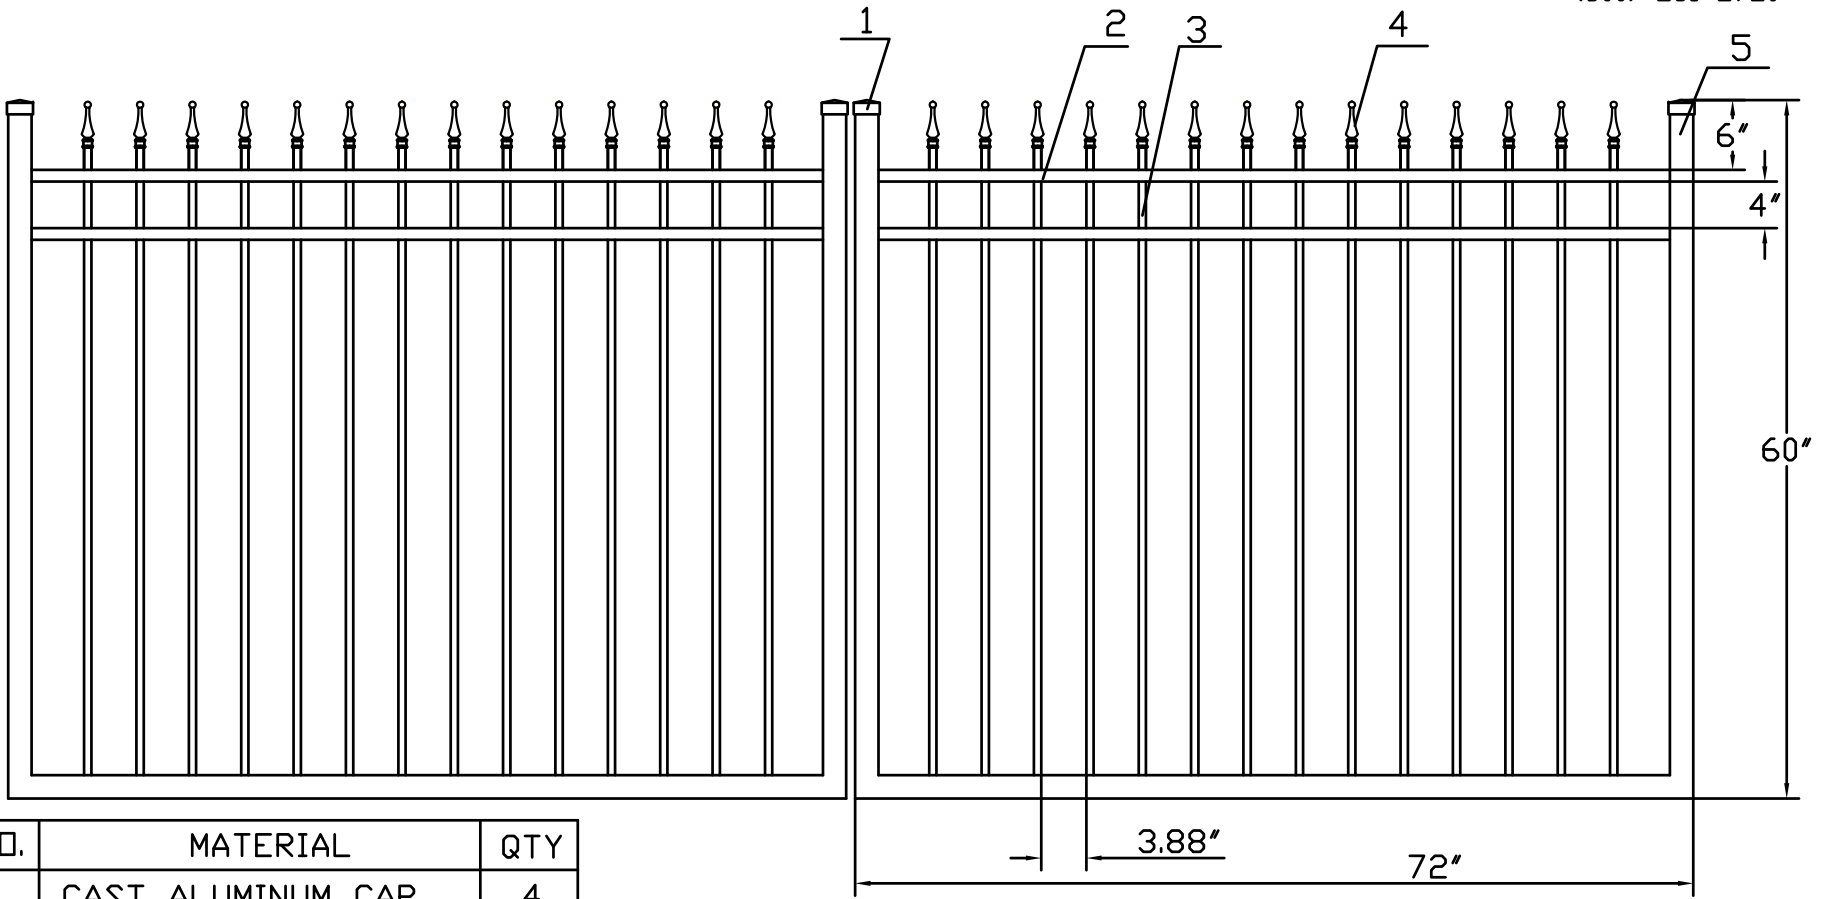

5'H X 12'W INFINITY ALUMINUM DOUBLE WALK GATE
 TRADITIONAL GRADE - STYLE #1: CLASSIC

PERIMETER FENCING

IRON FENCE SHOP
 ESTATE GATES
 www.ironfenceshop.com
 (800) 261-2729

NO.	MATERIAL	QTY
1	CAST ALUMINUM CAP	4
2	└ 1"X1½"X0.07"	4
3	5/8"X5/8"X0.05"	28
4	CAST ALUMINUM FINIAL	28
5	2"X2"X0.125"	6