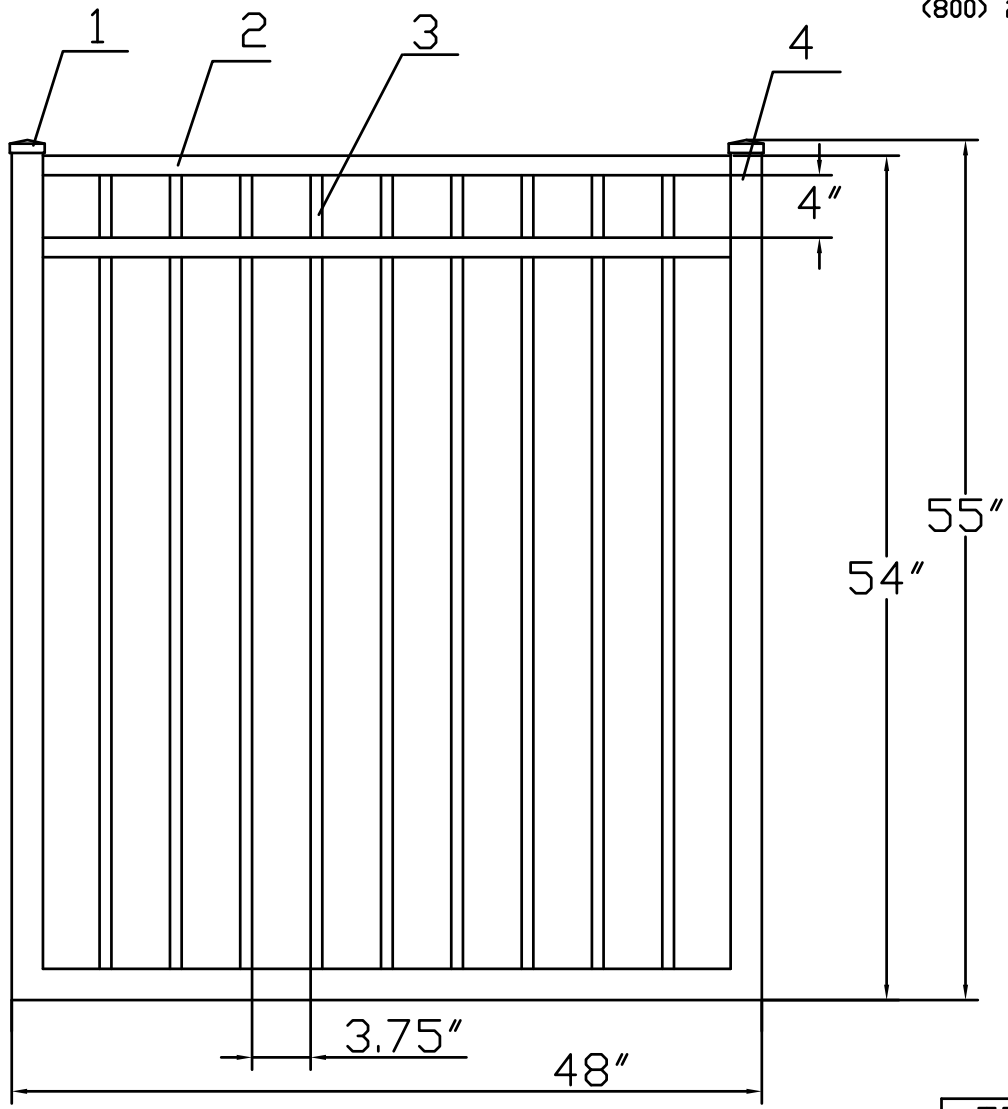

4.5'H X 4'W INFINITY ALUMINUM WALK GATE
SIGNATURE GRADE - STYLE #2: POOL

www.ironfenceshop.com
(800) 261-2729

NO.	MATERIAL	QTY
1	CAST ALUMINUM CAP	2
2	┌ 1¼"X1¼"X0.1"	2
3	┆ ¾"X¾"X0.1"	9
4	2"X2"X0.125"	3

TPAG0544C