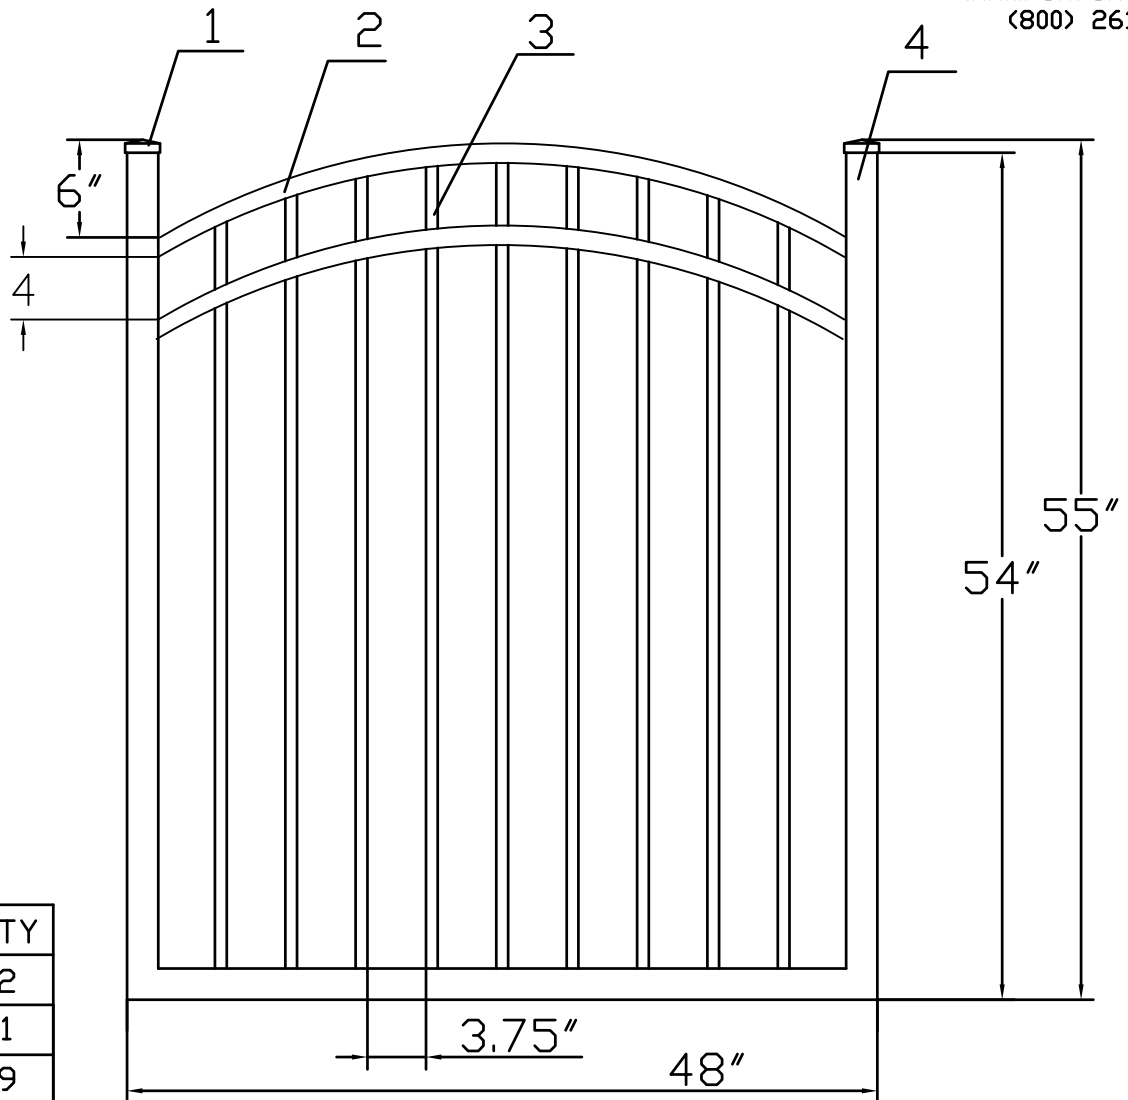

4.5'H X 4'W INFINITY ALUMINUM ARCHED WALK GATE
SIGNATURE GRADE - STYLE #2: POOL

www.ironfenceshop.com
(800) 261-2729

NO.	MATERIAL	QTY
1	CAST ALUMINUM CAP	2
2	┌ 1¼"X1¼"X0.1"	1
3	┌ ¾"X¾"X0.1"	9
4	2"X2"X0.125"	3

TPAG0544CA