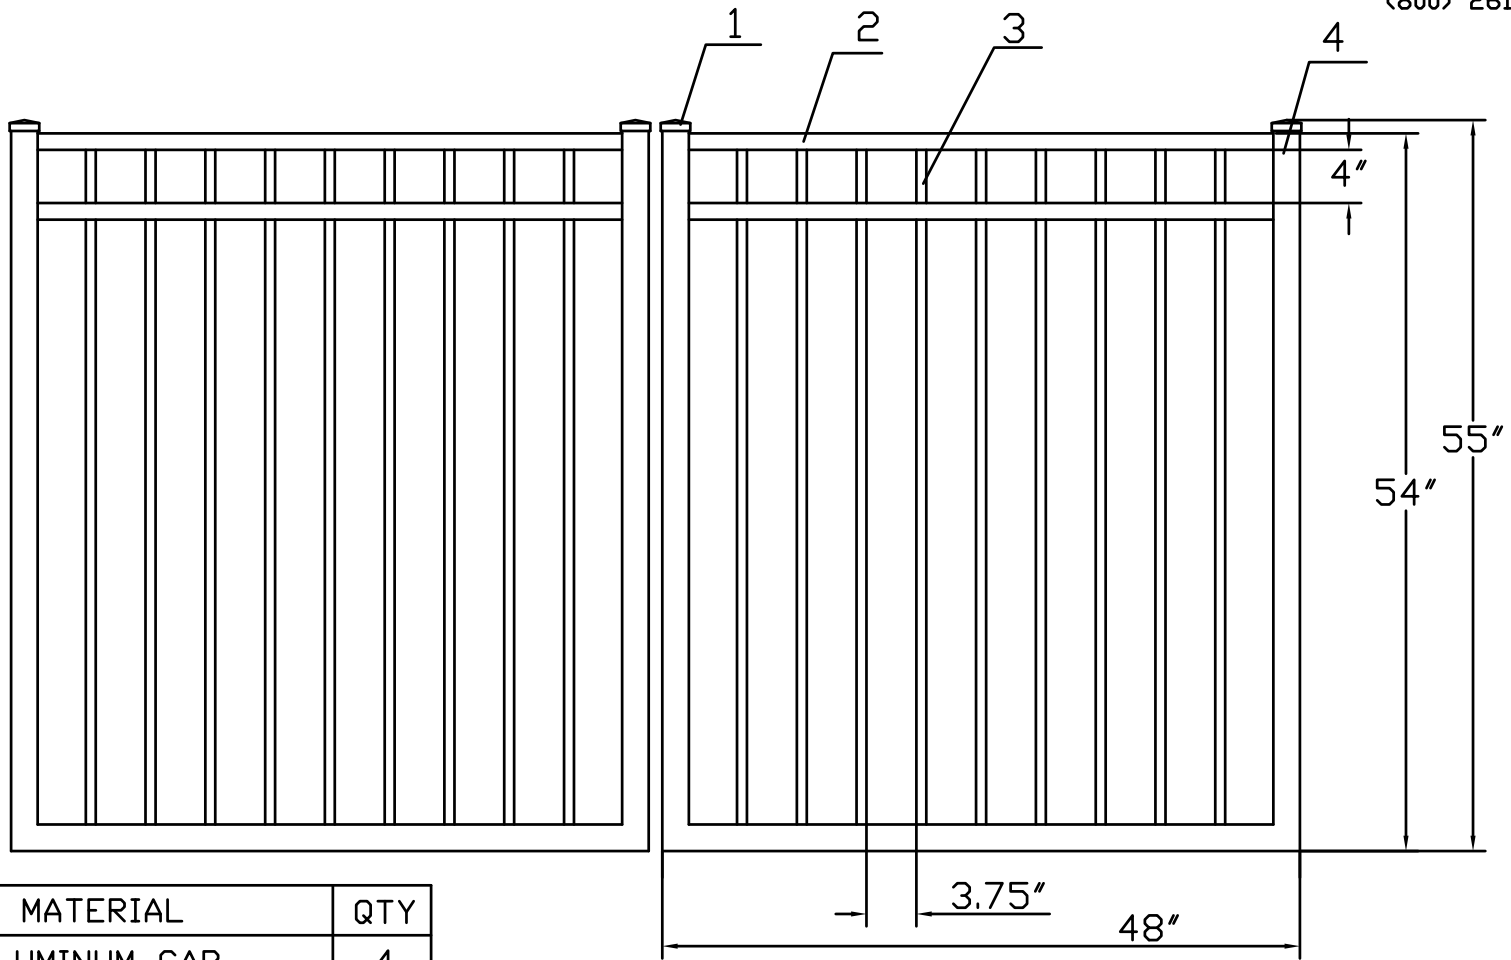

4.5'H X 8'W INFINITY ALUMINUM DOUBLE WALK GATE
SIGNATURE GRADE - STYLE #2: POOL

www.ironfenceshop.com
(800) 261-2729

NO.	MATERIAL	QTY
1	CAST ALUMINUM CAP	4
2	┌ 1¼"X"X1¼"X0.1"	4
3	┌ ¾"X¾"X0.1"	18
4	2"X2"X0.125"	6

TPAG0544CD