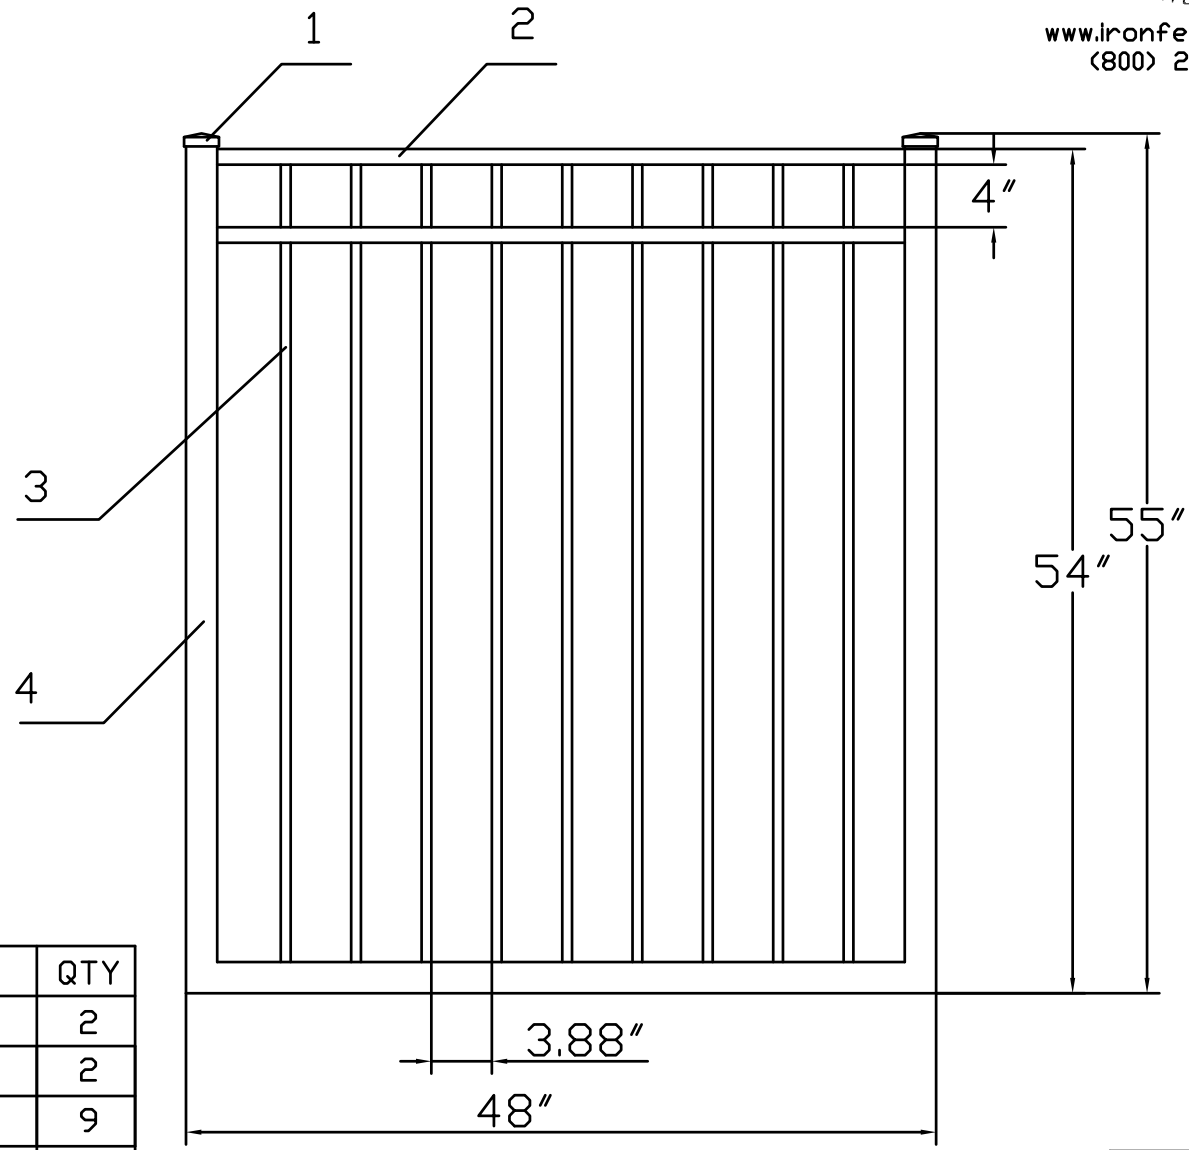

4.5'H X 4'W INFINITY ALUMINUM WALK GATE
 TRADITIONAL GRADE - STYLE #2: POOL

PERIMETER FENCING

IRON • FENCE
 SHOP
 ESTATE GATES
 www.ironfenceshop.com
 (800) 261-2729

NO.	MATERIAL	QTY
1	CAST ALUMINUM CAP	2
2	┌ 1"X1½"X0.07"	2
3	┌ 5/8"X5/8"X0.05"	9
4	2"X2"X0.125"	3