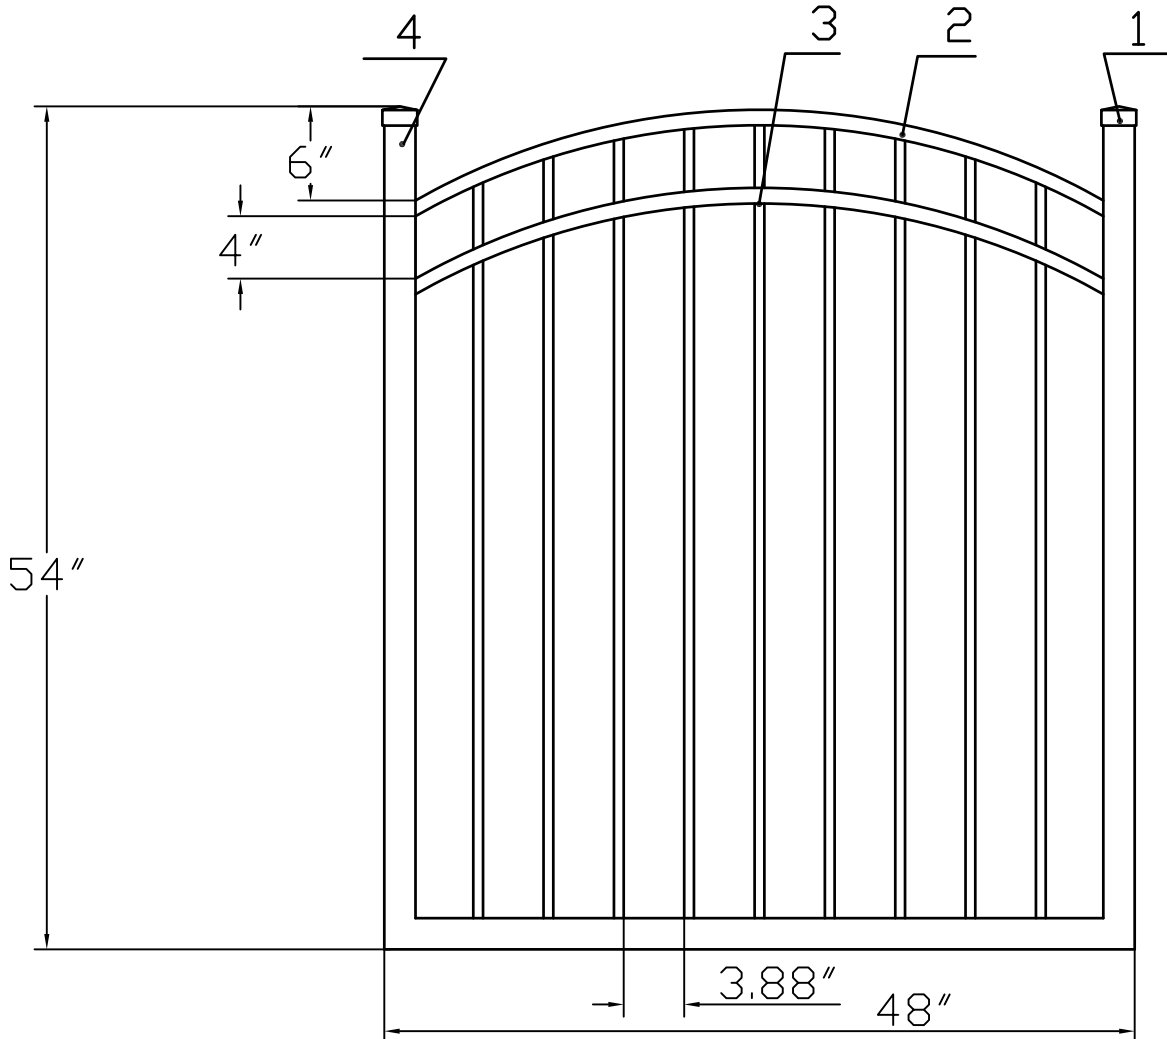

4.5'H X 4'W INFINITY ALUMINUM ARCHED WALK GATE  
 TRADITIONAL GRADE - STYLE #2: POOL

PERIMETER FENCING  
  
**IRON • FENCE**  
**SHOP**  
 ESTATE GATES  
 www.ironfenceshop.com  
 (800) 261-2729

NO.	MATERIAL	QTY
1	CAST ALUMINUM CAP	2
2	 1"X1½"X0.07"	1
3	5/8"X5/8"X0.05"	9
4	2"X2"X0.125"	3