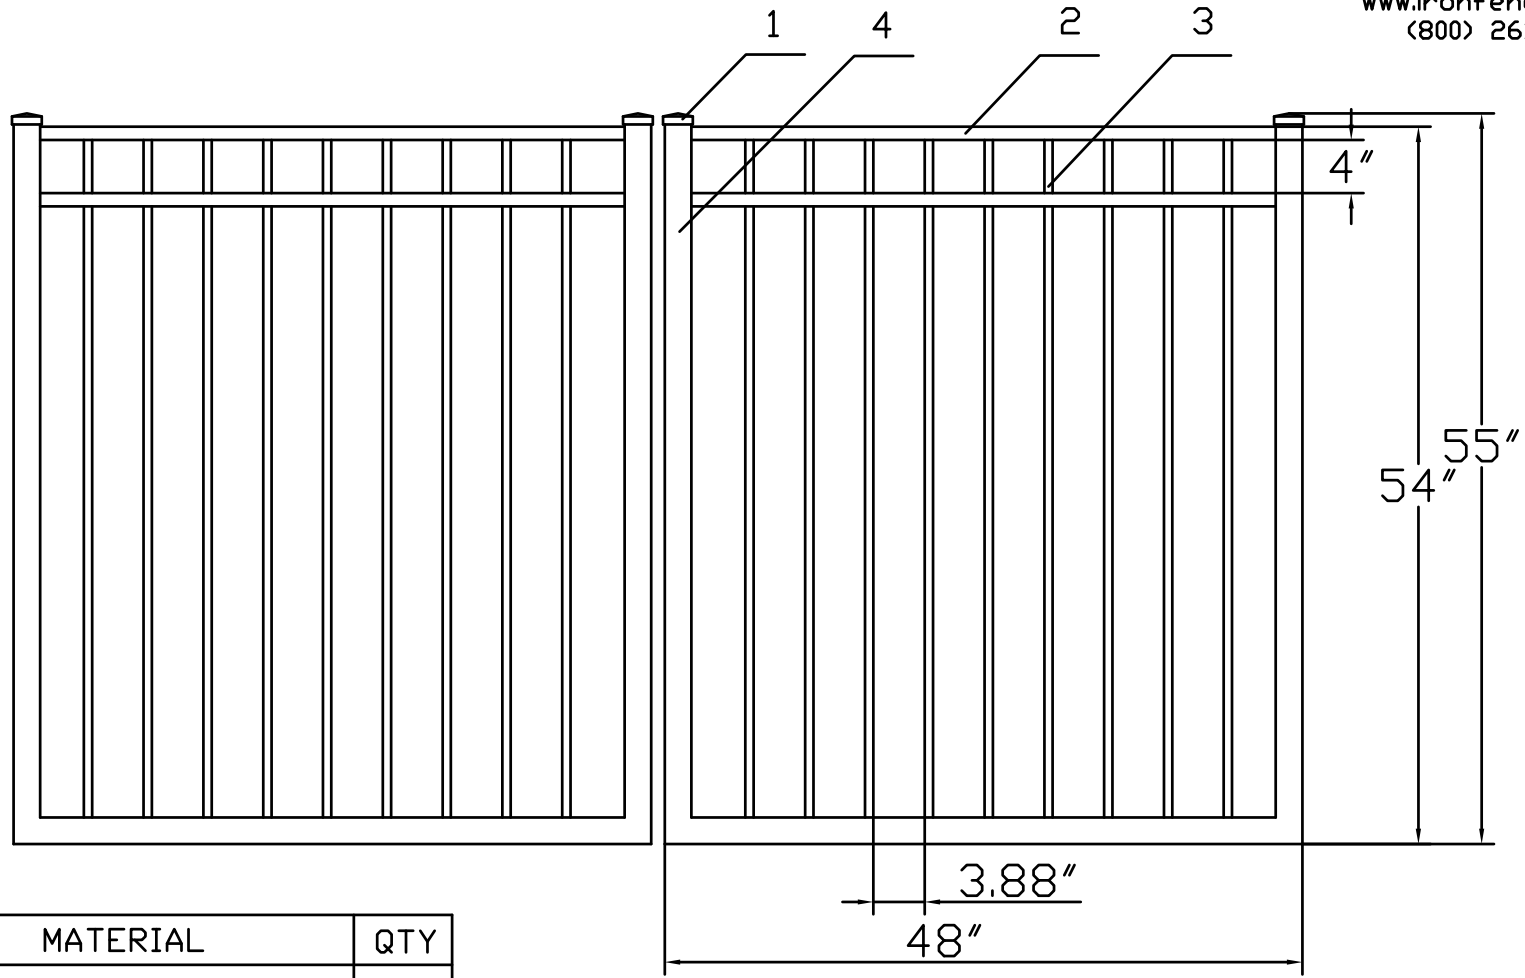

4.5'H X 8'W INFINITY ALUMINUM DOUBLE WALK GATE
 TRADITIONAL GRADE - STYLE #2: POOL

www.ironfenceshop.com
 (800) 261-2729

NO.	MATERIAL	QTY
1	CAST ALUMINUM CAP	4
2	┌ 1"X1½"X0.07"	4
3	└ 5/8"X5/8"X0.05"	18
4	2"X2"X0.125"	6

TPAG0544RD