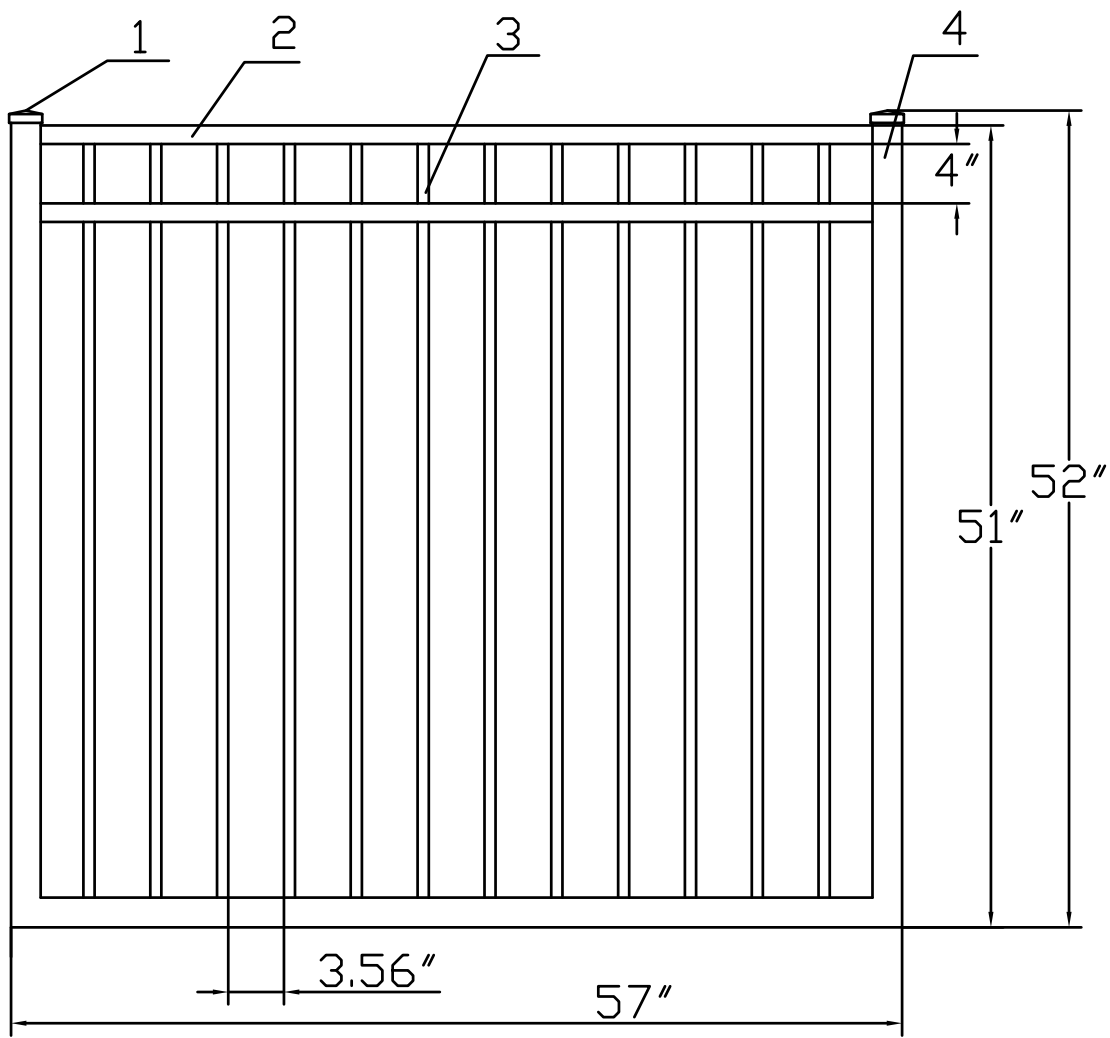

4.5'H X 5'W INFINITY ALUMINUM WALK GATE
SIGNATURE GRADE - STYLE #2: POOL

PERIMETER FENCING

IRON • FENCE
SHOP
 ESTATE GATES
 www.ironfenceshop.com
 (800) 261-2729

NO.	MATERIAL	QTY
1	CAST ALUMINUM CAP	2
2	 1¼"X1¼"X0.1"	2
3	¾"X¾"X0.1"	12
4	2"X2"X0.125"	3