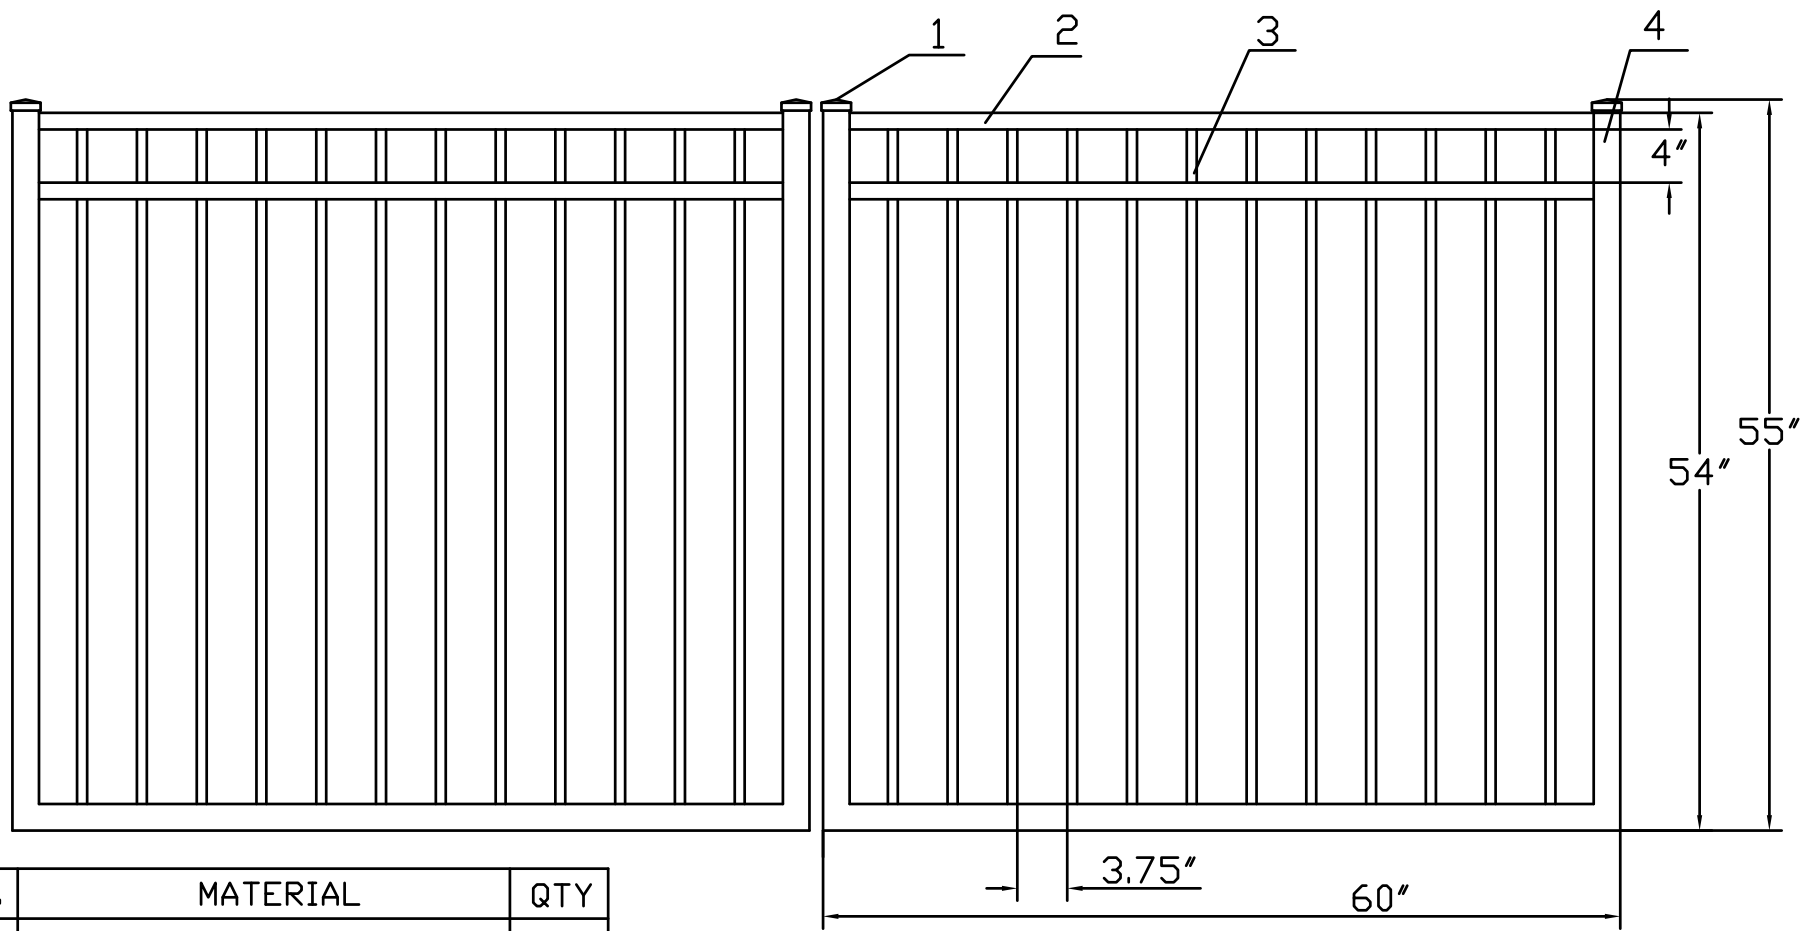

4.5'H X 10'W INFINITY ALUMINUM DOUBLE WALK GATE  
SIGNATURE GRADE - STYLE #2: POOL

PERIMETER FENCING  
  
**IRON • FENCE**  
**SHOP**  
 ESTATE GATES  
 www.ironfenceshop.com  
 (800) 261-2729

NO.	MATERIAL	QTY
1	CAST ALUMINUM CAP	4
2	└ 1¼"X1¼"X0.1"	4
3	└ ¾"X¾"X0.1"	24
4	2"X2"X0.125"	6