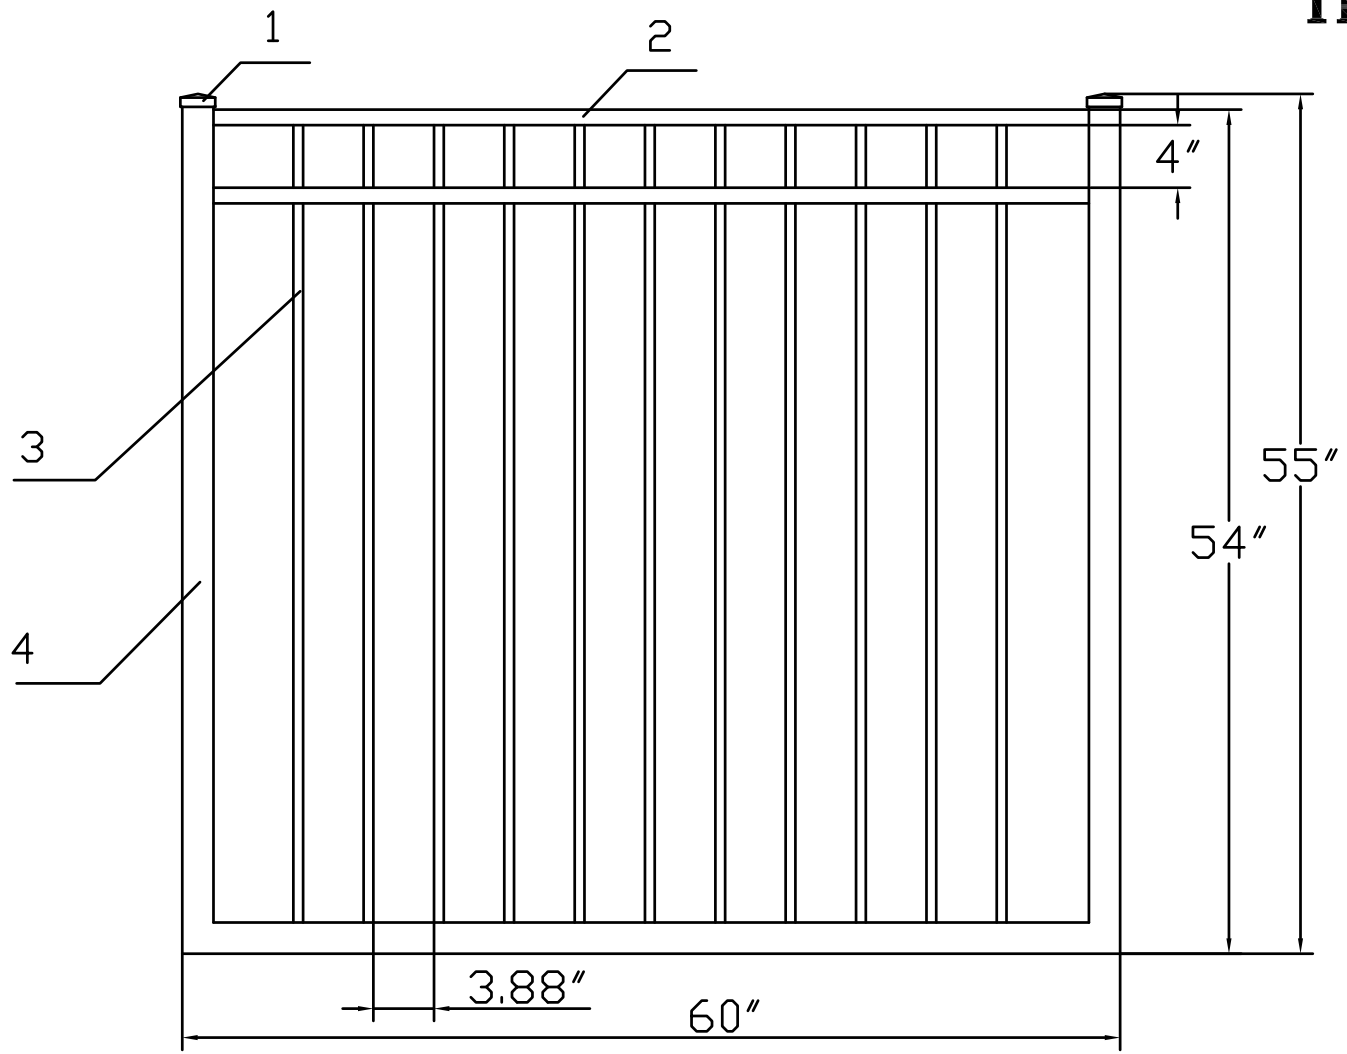

4.5'H X 5'W INFINITY ALUMINUM WALK GATE
 TRADITIONAL GRADE - STYLE #2: POOL

PERIMETER FENCING

IRON • FENCE
SHOP
 ESTATE GATES
 www.ironfenceshop.com
 (800) 261-2729

NO.	MATERIAL	QTY
1	CAST ALUMINUM CAP	2
2	 1"X1½"X0.07"	2
3	⅝"X⅝"X0.05"	11
4	2"X2"X0.125"	3