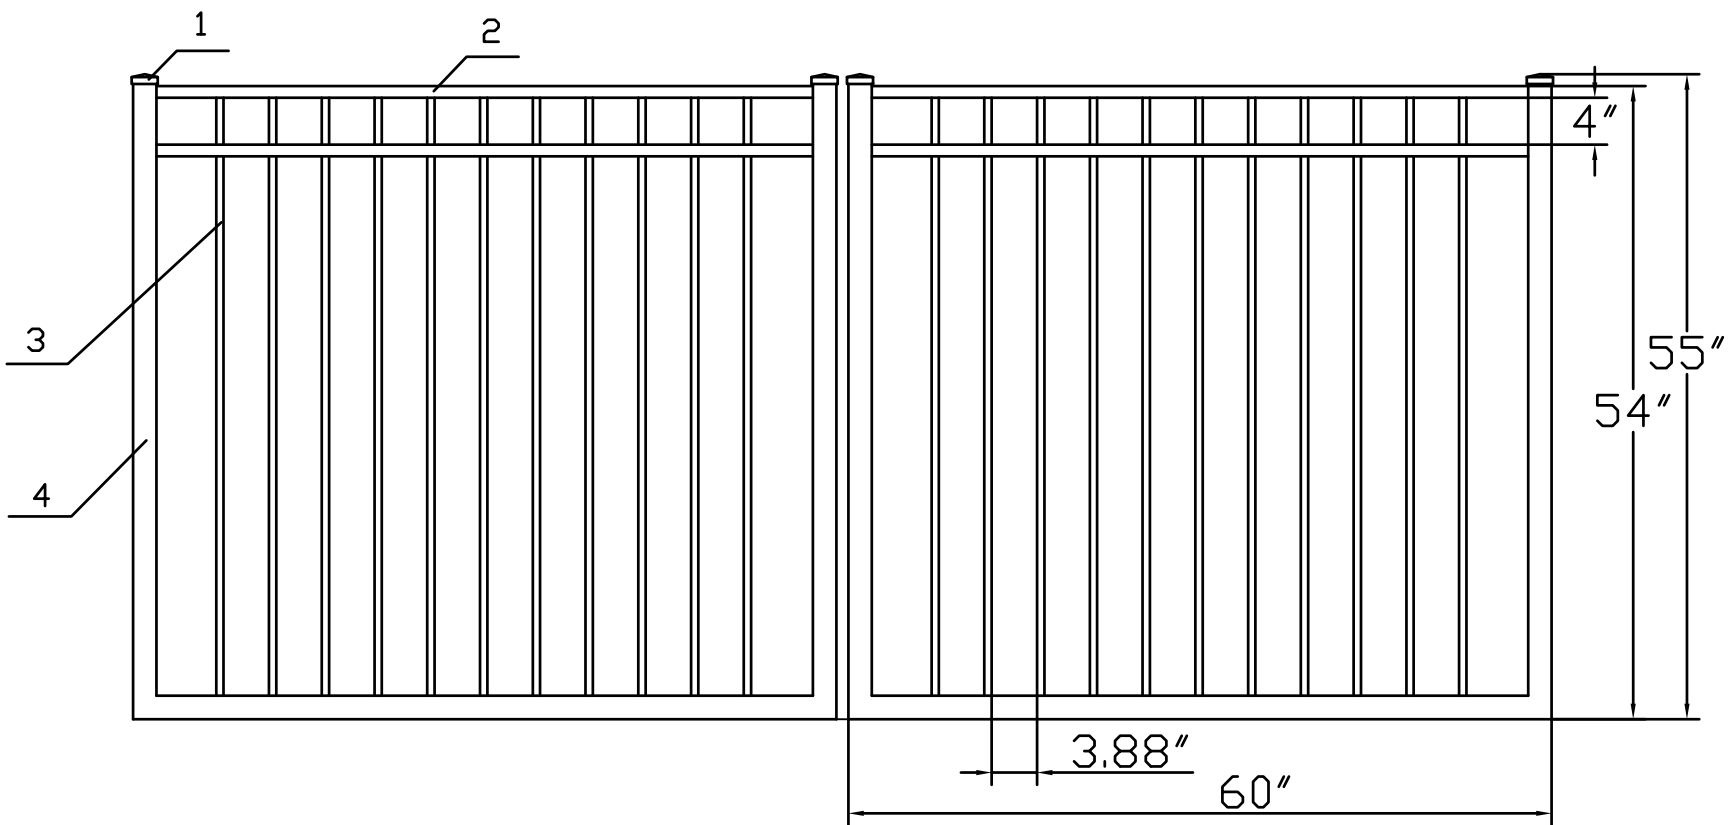

4.5'H X 10'W INFINITY ALUMINUM DOUBLE WALK GATE  
 TRADITIONAL GRADE - STYLE #2: POOL

PERIMETER FENCING  
  
**IRON FENCE SHOP**  
 ESTATE GATES  
 www.ironfenceshop.com  
 (800) 261-2729

NO.	MATERIAL	QTY
1	CAST ALUMINUM CAP	4
2	 1"X1½"X0.07"	4
3	5/8"X5/8"X0.05"	22
4	2"X2"X0.125"	6