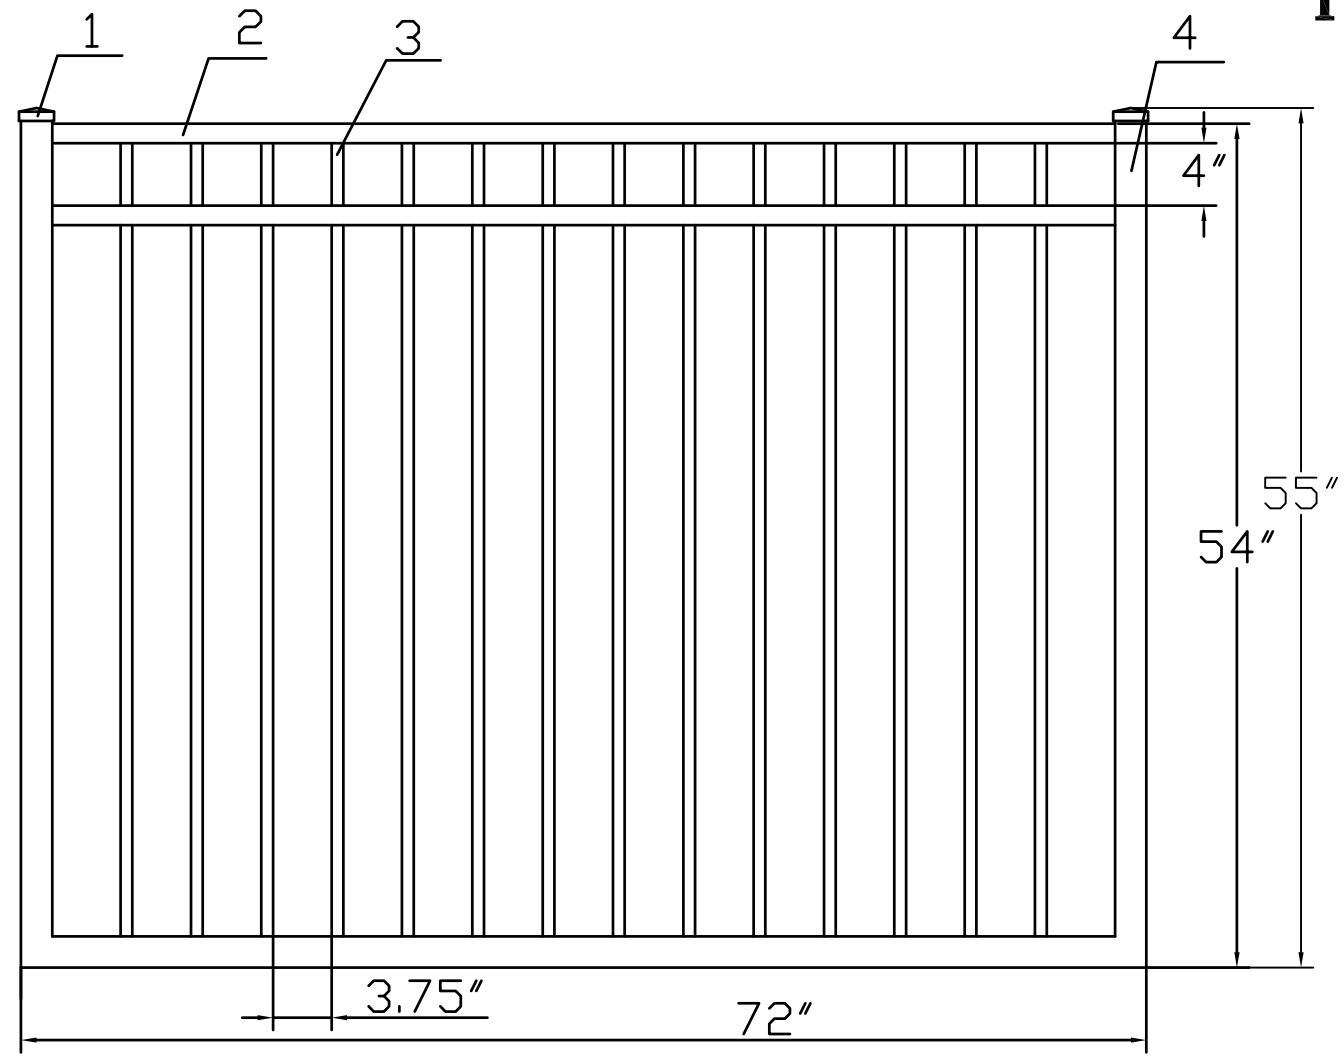

4.5'H X 6'W INFINITY ALUMINUM WALK GATE
SIGNATURE GRADE - STYLE #2: POOL

IRON FENCE

SHOP

www.ironfenceshop.com
(800) 261-2729

NO.	MATERIAL	QTY
1	CAST ALUMINUM CAP	2
2	┌ 1¼"X1¼"X0.1"	2
3	┆ ¾"X¾"X0.1"	14
4	2"X2"X0.125"	3