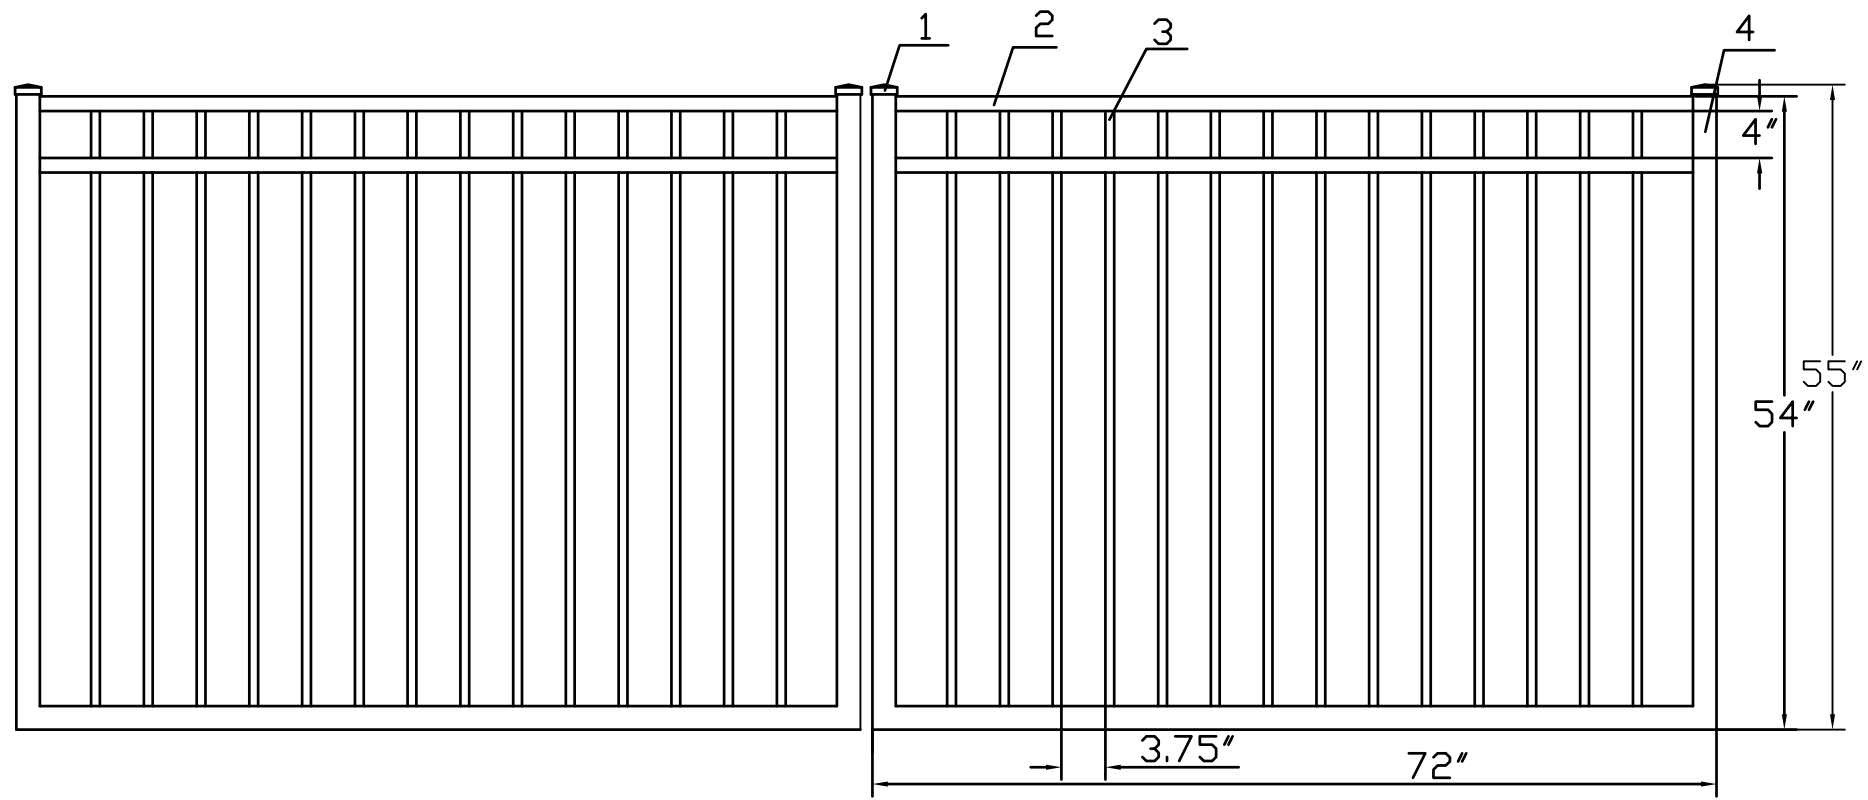

4.5'H X 12'W INFINITY ALUMINUM DOUBLE WALK GATE
SIGNATURE GRADE - STYLE #2: POOL

PERIMETER FENCING

IRON FENCE SHOP
 ESTATE GATES
 www.ironfenceshop.com
 (800) 261-2729

NO.	MATERIAL	QTY
1	CAST ALUMINUM CAP	4
2	┌ 1¼"X1¼"X0.1"	4
3	┆ ¾"X¾"X0.1"	28
4	2"X2"X0.125"	6