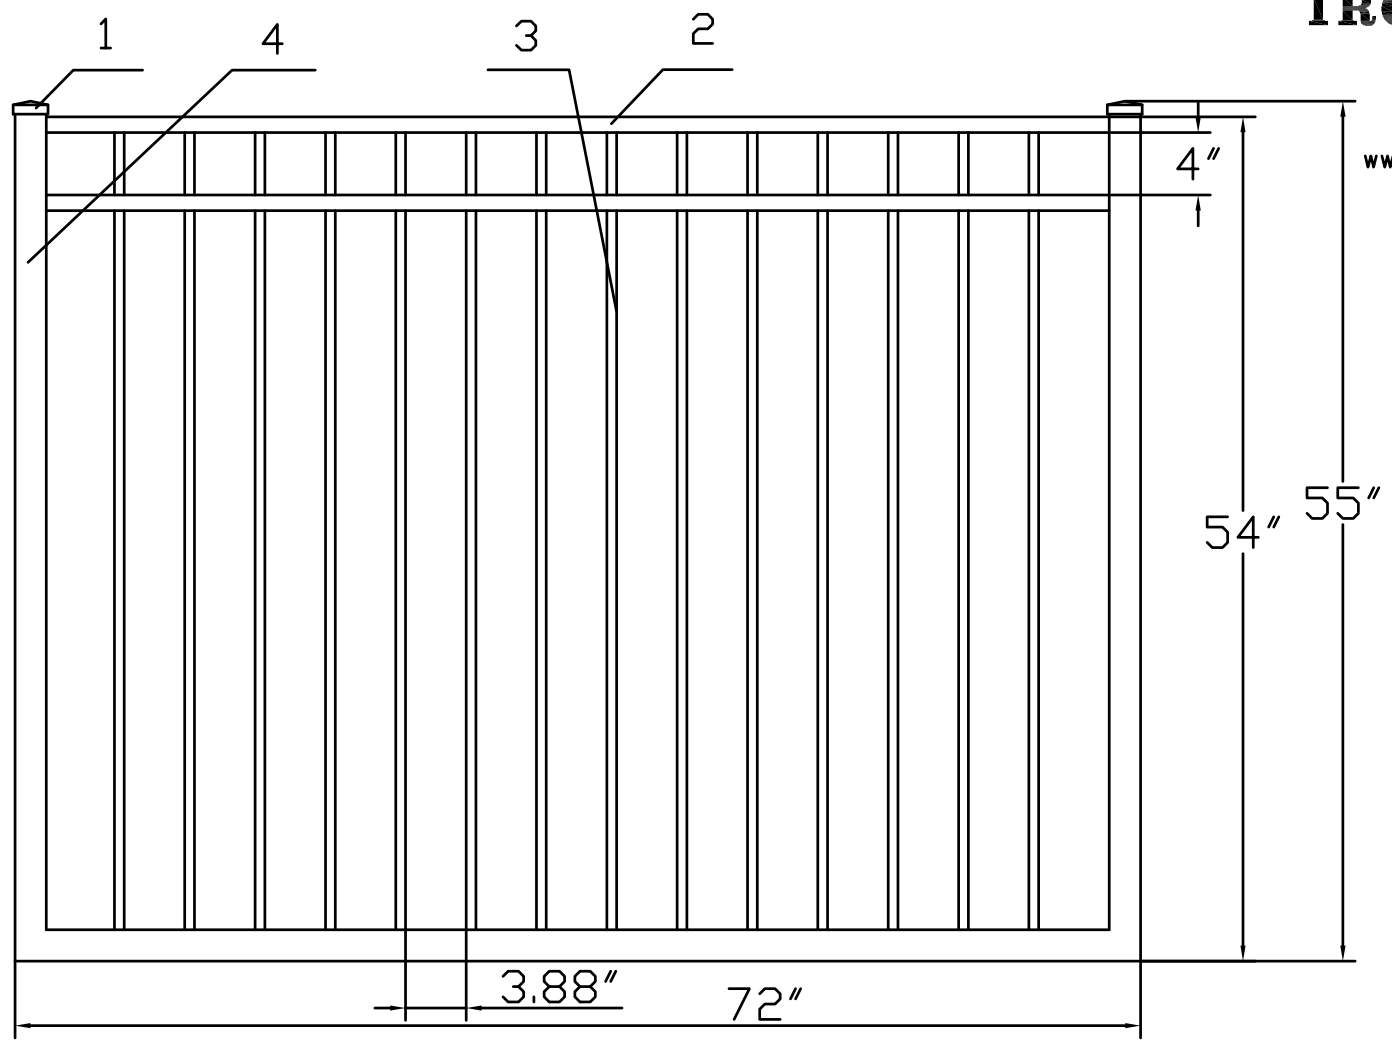

4.5'H X 6'W INFINITY ALUMINUM WALK GATE  
 TRADITIONAL GRADE - STYLE #2: POOL

www.ironfenceshop.com  
 (800) 261-2729

| NO. | MATERIAL          | QTY |
|-----|-------------------|-----|
| 1   | CAST ALUMINUM CAP | 2   |
| 2   | ┌ 1"X1½"X0.07"    | 2   |
| 3   | 5/8"X5/8"X0.05"   | 14  |
| 4   | 2"X2"X0.125"      | 3   |