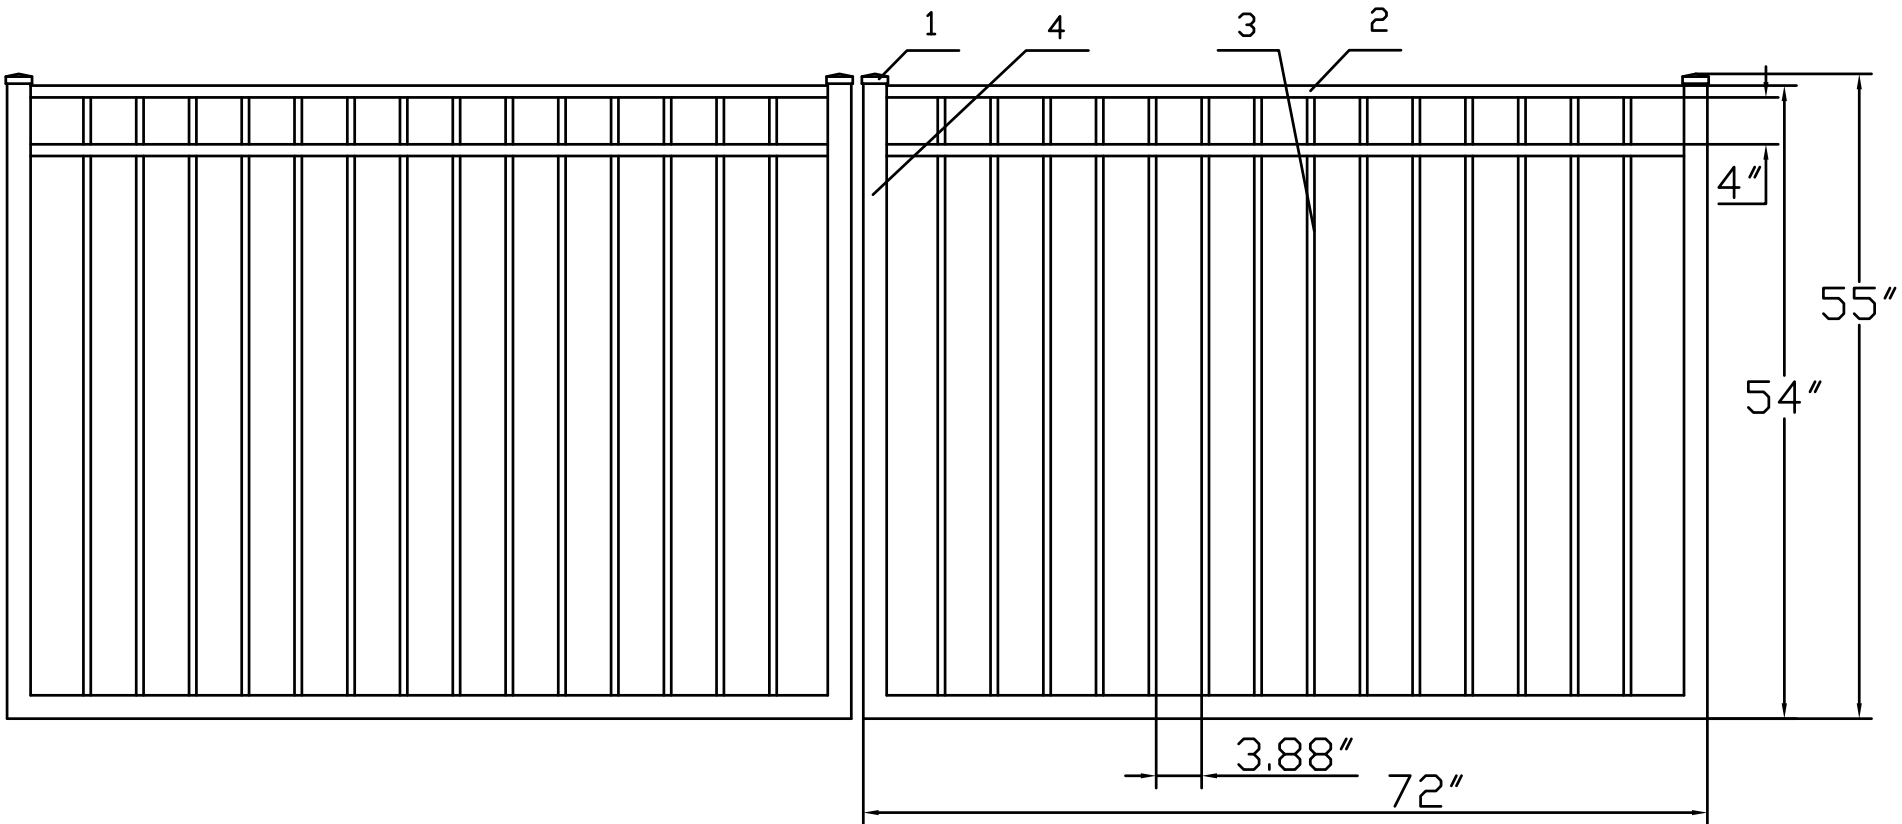

4.5'H X 12'W INFINITY ALUMINUM DOUBLE WALK GATE  
 TRADITIONAL GRADE - STYLE #2: POOL

PERIMETER FENCING  
  
**IRON • FENCE**  
**SHOP**  
 ESTATE GATES

www.ironfenceshop.com  
 (800) 261-2729

NO.	MATERIAL	QTY
1	CAST ALUMINUM CAP	4
2	┌ 1"X1½"X0.07"	4
3	┆ 5/8"X5/8"X0.05"	28
4	2"X2"X0.125"	6

TPA0546-RGD