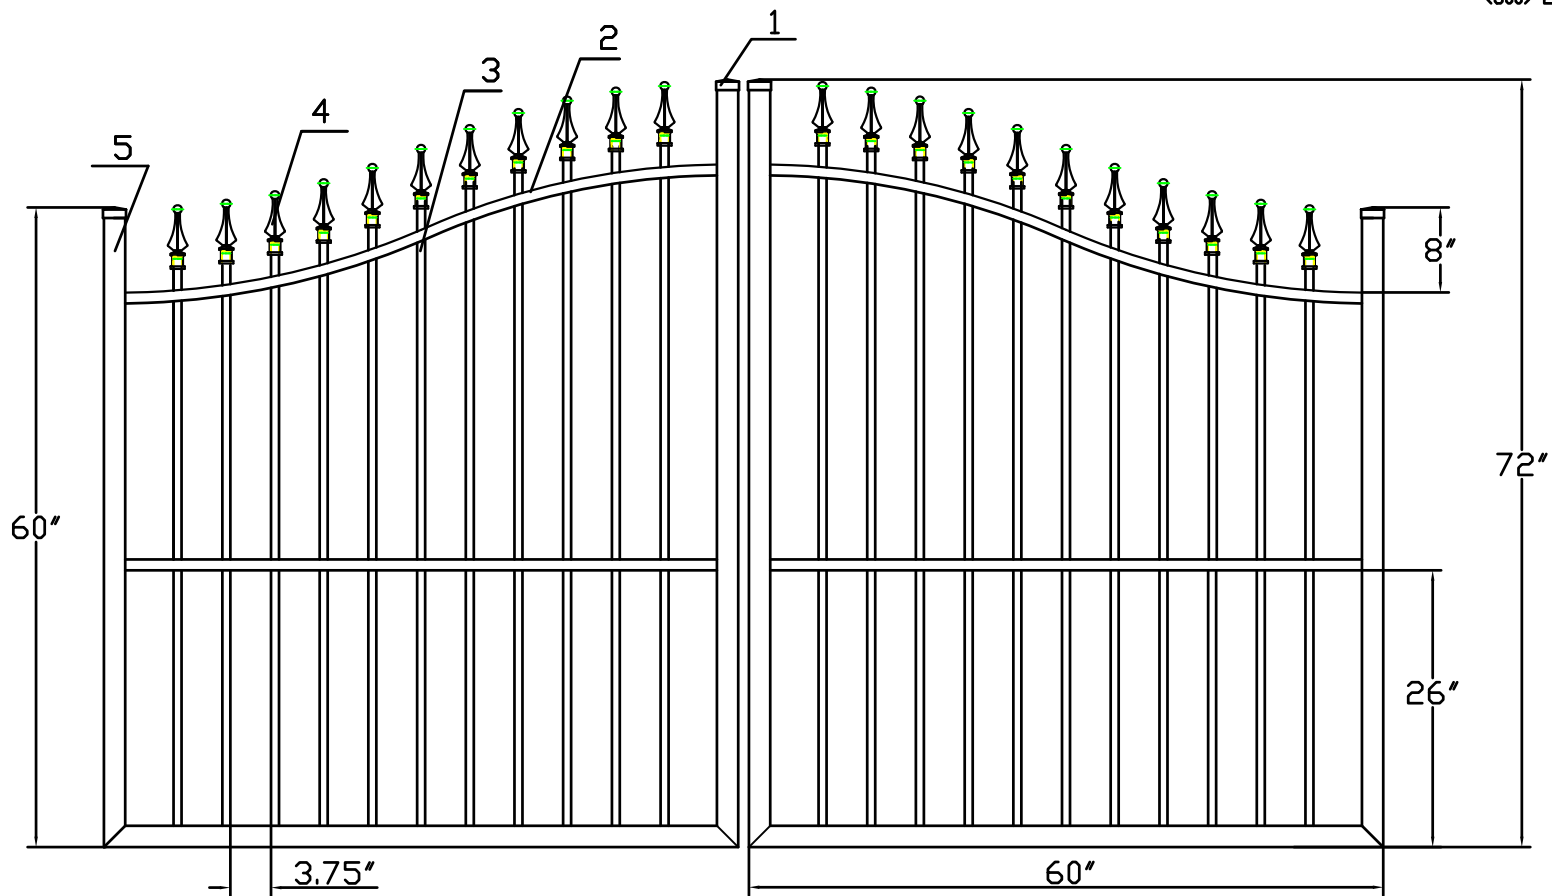

10'W X 5'H ARCHING TO 6'H INFINITY ALUMINUM DOUBLE ESTATE GATE  
SIGNATURE GRADE - STYLE #1: CLASSIC

| NO. | MATERIAL              | QTY |
|-----|-----------------------|-----|
| 1   | CAST ALUMINUM CAP     | 4   |
| 2   | 1 1/4" X 1 1/4" X .1" | 4   |
| 3   | 3/4" X 3/4" X 0.05"   | 22  |
| 4   | CAST ALUMINUM FINIAL  | 22  |
| 5   | 2" X 2" X 0.125"      | 6   |