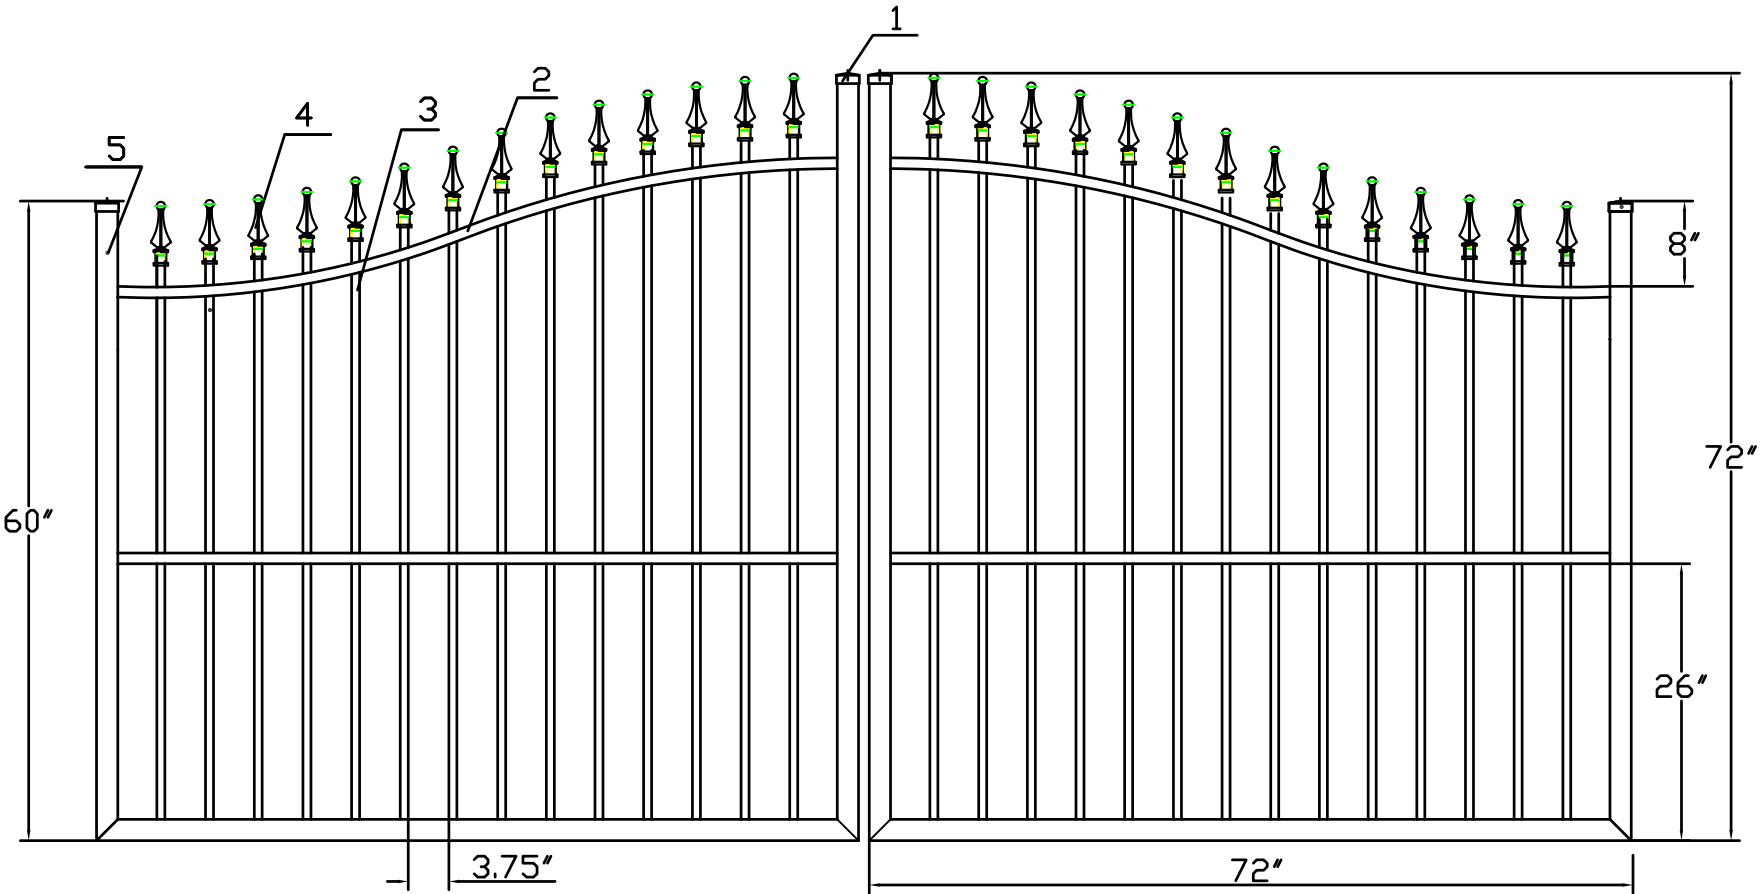

12'W X 5'H ARCHING TO 6'H INFINITY ALUMINUM DOUBLE ESTATE GATE
SIGNATURE GRADE - STYLE #1: CLASSIC

NO.	MATERIAL	QTY
1	CAST ALUMINUM CAP	4
2	∟ 1 1/4" X 1 1/4" X 1"	4
3	3/4" X 3/4" X 0.05"	28
4	CAST ALUMINUM FINIAL	28
5	2" X 2" X 0.125"	6