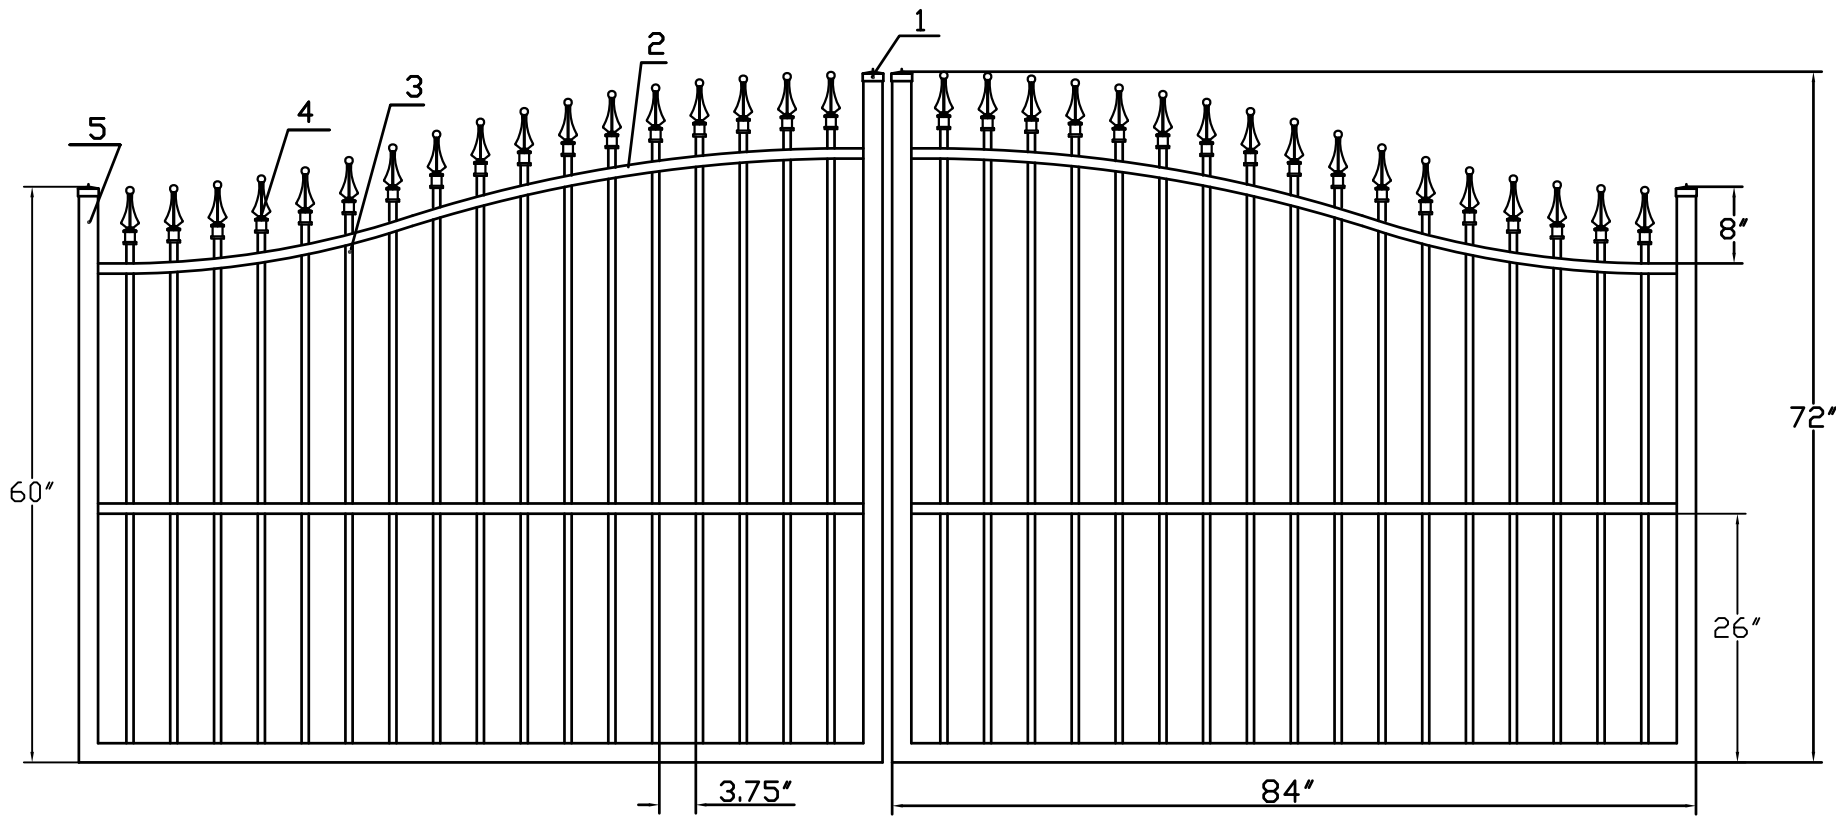

14'W X 5'H ARCHING TO 6'H INFINITY ALUMINUM DOUBLE ESTATE GATE  
SIGNATURE GRADE - STYLE #1: CLASSIC

NO.	MATERIAL	QTY
1	CAST ALUMINUM CAP	4
2	∟ 1 1/4"X1 1/4"X.1"	4
3	3/4"X3/4"X0.05"	34
4	CAST ALUMINUM FINIAL	34
5	2"X2"X0.125"	6