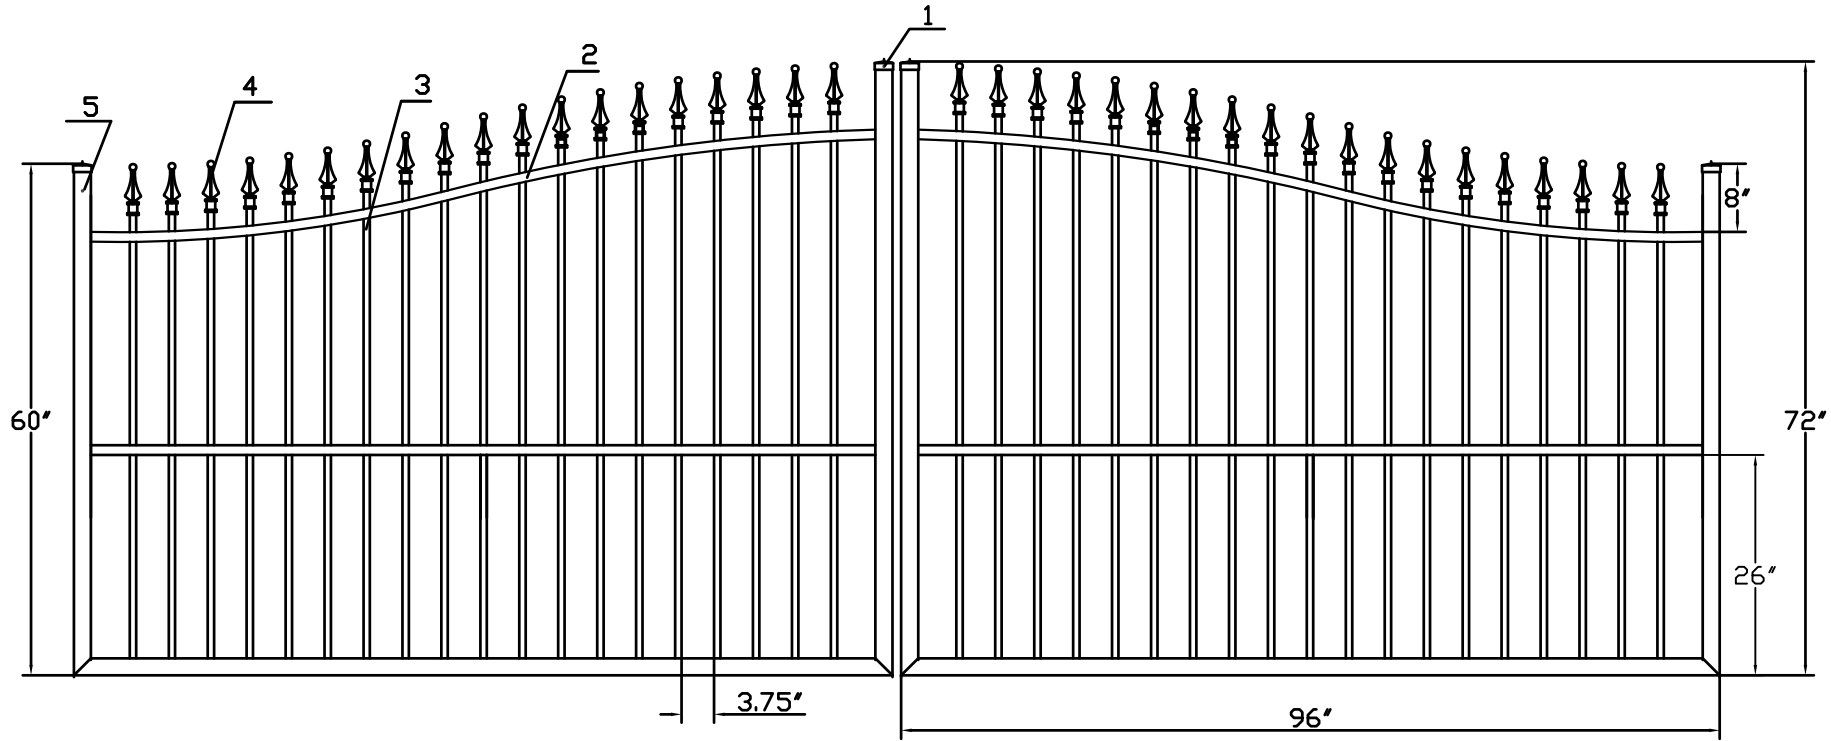

16'W X 5'H ARCHING TO 6'H INFINITY ALUMINUM DOUBLE ESTATE GATE
 SIGNATURE GRADE - STYLE #1: CLASSIC

NO.	MATERIAL	QTY
1	CAST ALUMINUM CAP	4
2	1 1/4" X 1 1/4" X .1"	4
3	3/4" X 3/4" X 0.05"	38
4	CAST ALUMINUM FINIAL	38
5	2" X 2" X 0.125"	6

TPDD0568A