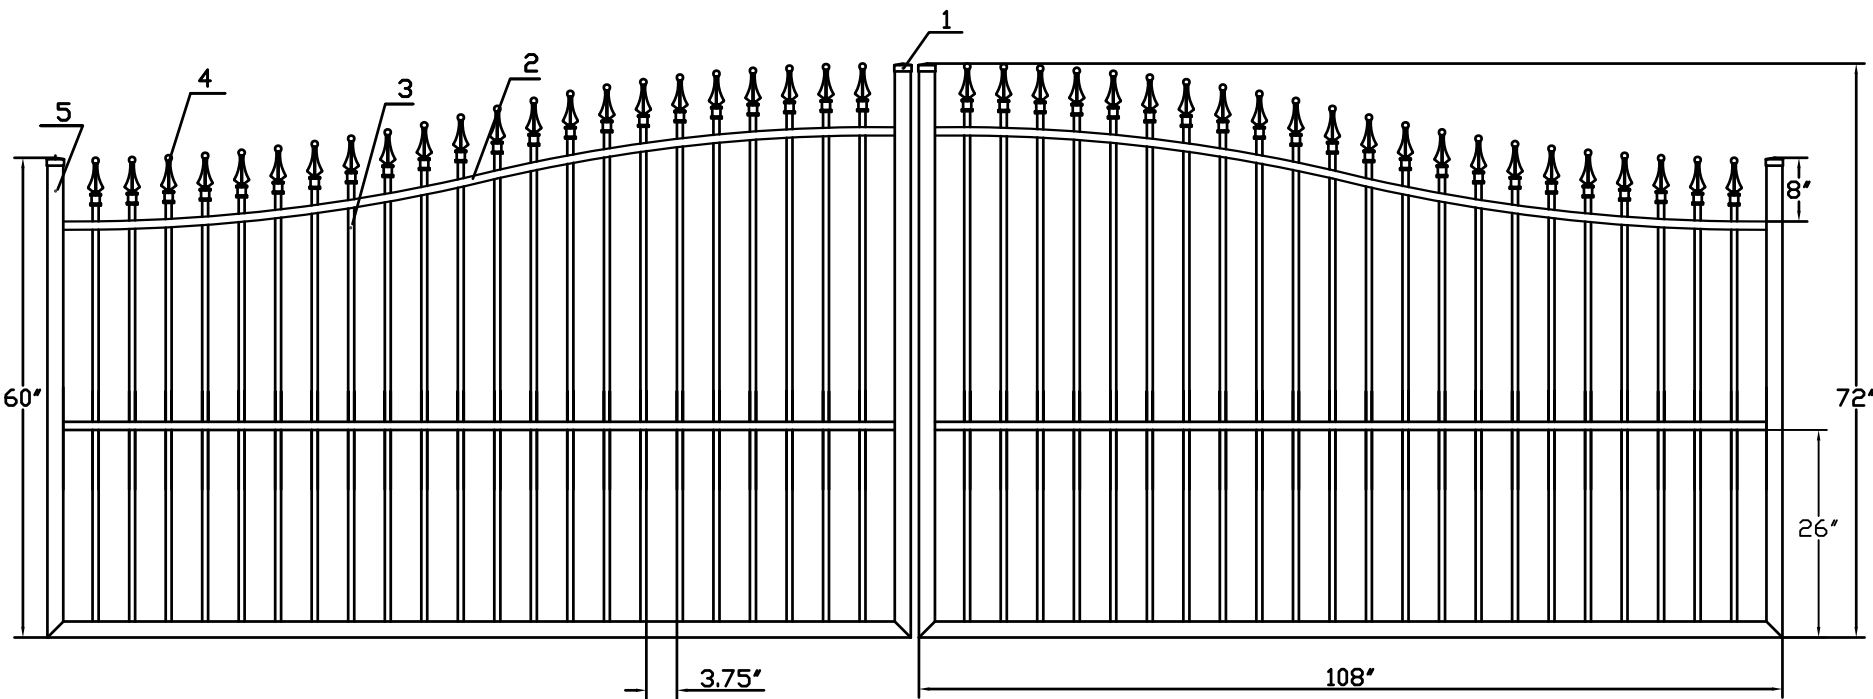

18'W X 5'H ARCHING TO 6'H INFINITY ALUMINUM DOUBLE ESTATE GATE
 SIGNATURE GRADE - STYLE #1: CLASSIC

PERIMETER FENCING
IRON FENCE SHOP
 ESTATE GATES
 www.ironfenceshop.com
 (800) 261-2729

NO.	MATERIAL	QTY
1	CAST ALUMINUM CAP	4
2	1 1/4" X 1 1/4" X .1"	4
3	3/4" X 3/4" X 0.05"	44
4	CAST ALUMINUM FINIAL	44
5	2" X 2" X 0.125"	6