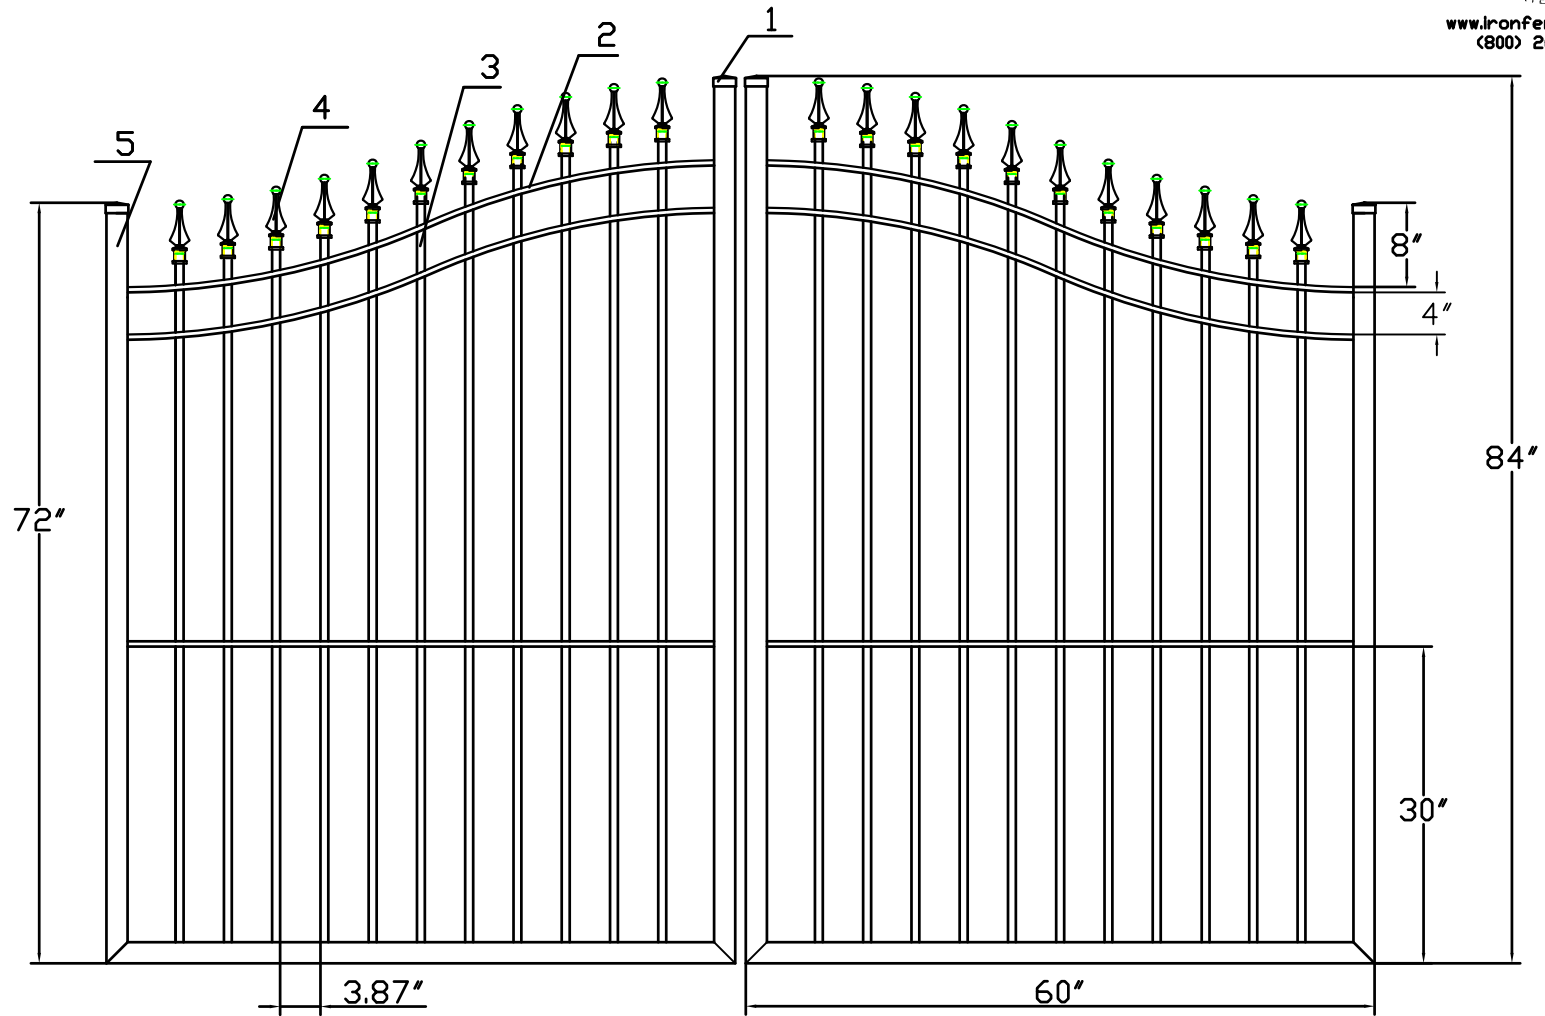

10'W X 6'H ARCHING TO 7'H STRONGHOLD IRON DOUBLE ESTATE GATE
SIGNATURE GRADE - STYLE #1: CLASSIC

PERIMETER FENCING
IRON FENCE SHOP
ESTATE GATES
www.ironfenceshop.com
(800) 261-2729

NO.	MATERIAL	QTY
1	CAST IRON CAP	4
2	┌ 1½"X½"X½"	6
3	¾"X¾"X16ga	22
4	CAST IRON FINIAL	22
5	2"X2"X11ga	6