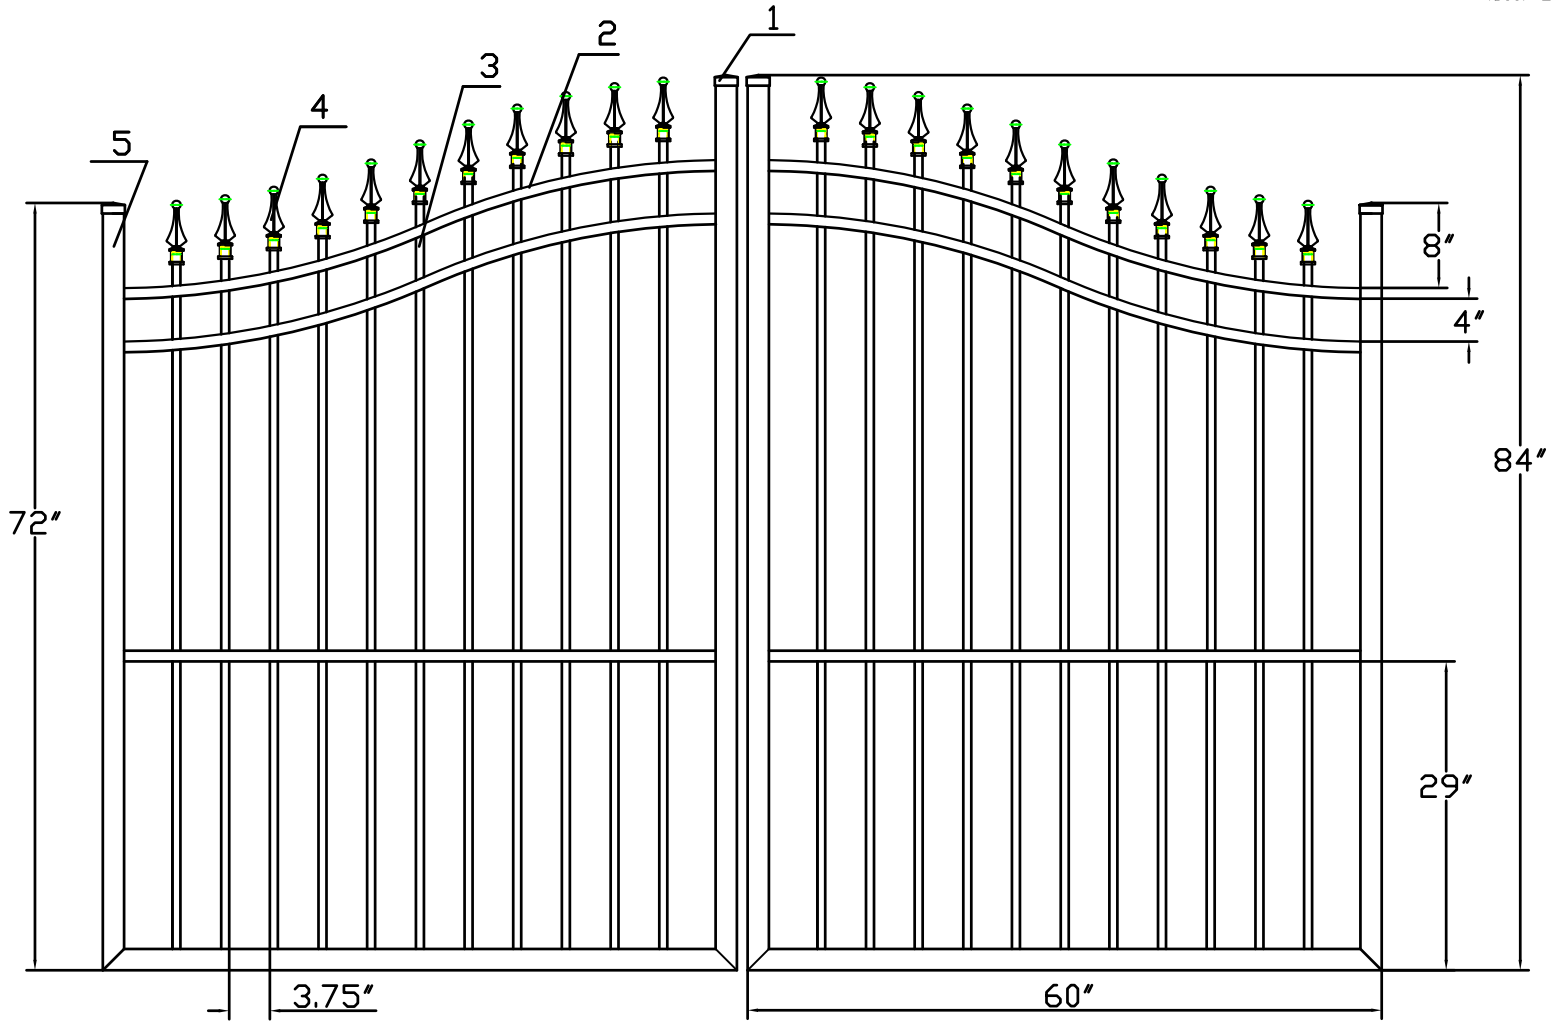

10'W X 6'H ARCHING TO 7'H INFINITY ALUMINUM DOUBLE ESTATE GATE
 SIGNATURE GRADE - STYLE #1: CLASSIC

NO.	MATERIAL	QTY
1	CAST ALUMINUM CAP	4
2	┐ 1¼"X1¼"X.1"	6
3	┐ ¾"X¾"X0.05"	22
4	CAST ALUMINUM FINIAL	22
5	2"X2"X0.125"	6