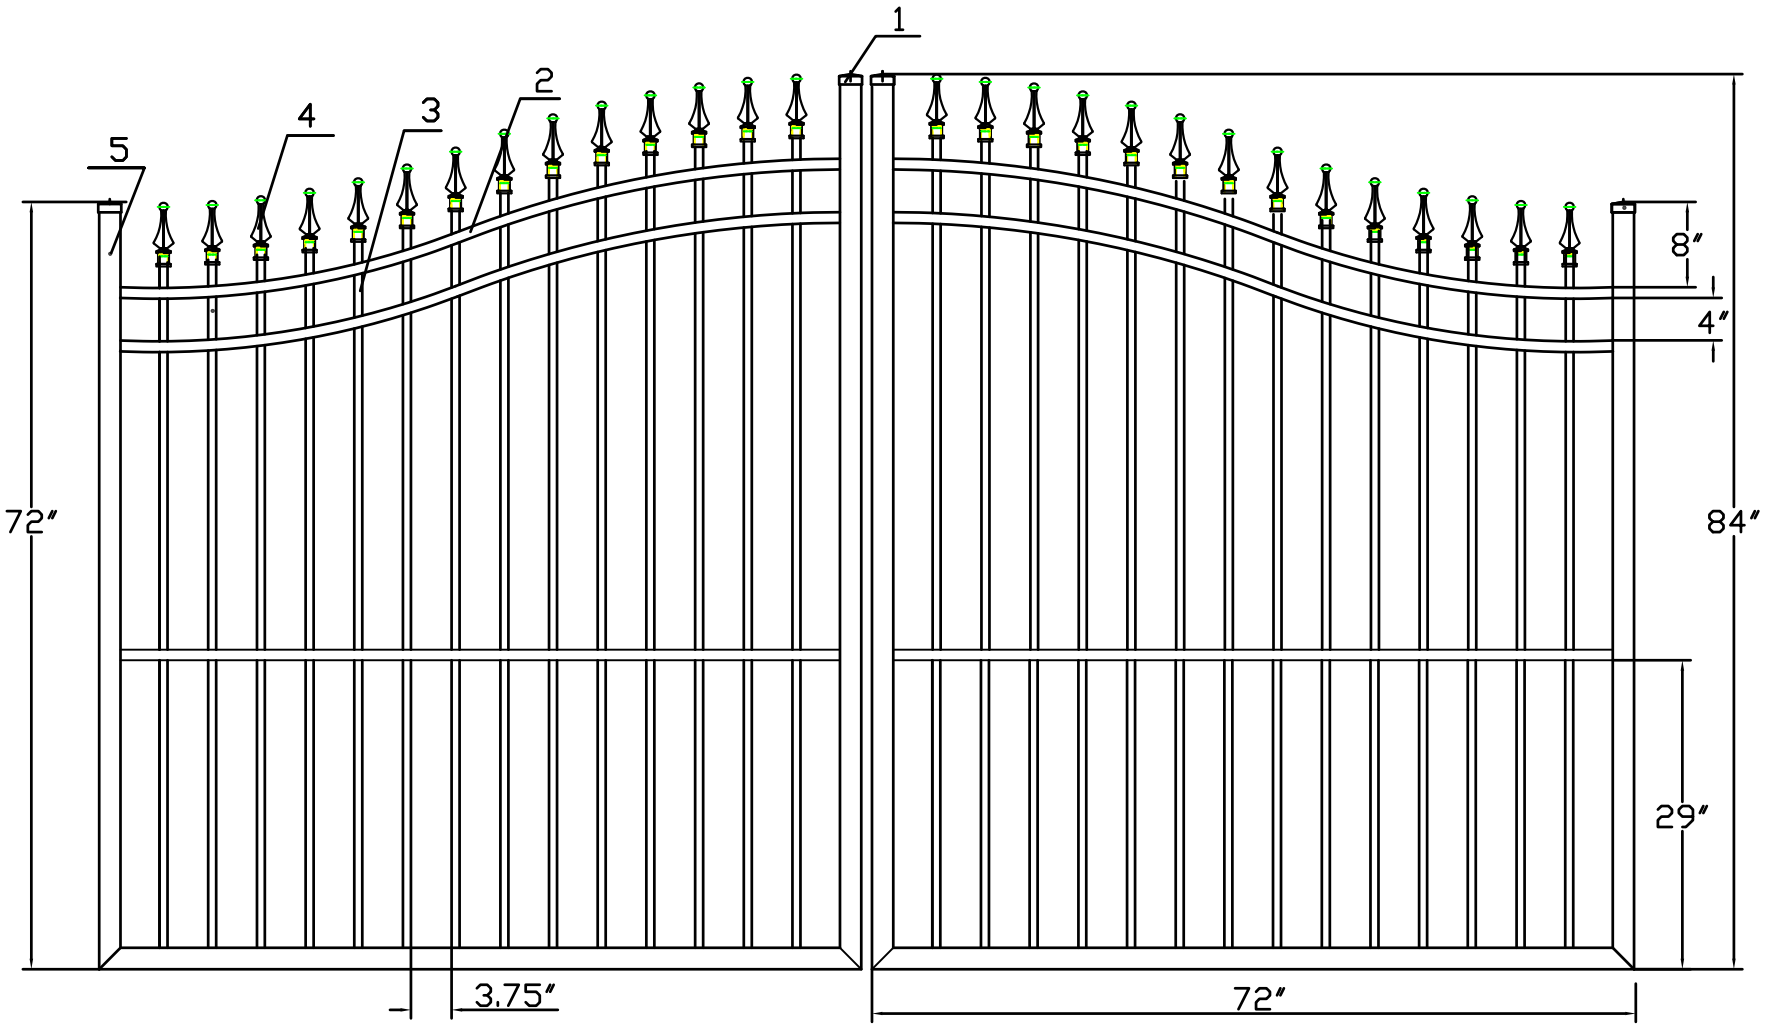

12'W X 6'H ARCHING TO 7'H INFINITY ALUMINUM DOUBLE ESTATE GATE  
SIGNATURE GRADE - STYLE #1: CLASSIC

NO.	MATERIAL	QTY
1	CAST ALUMINUM CAP	4
2	1 1/4" X 1 1/4" X 1"	6
3	3/4" X 3/4" X 0.05"	28
4	CAST ALUMINUM FINIAL	28
5	2" X 2" X 0.125"	6

TPDD0676A