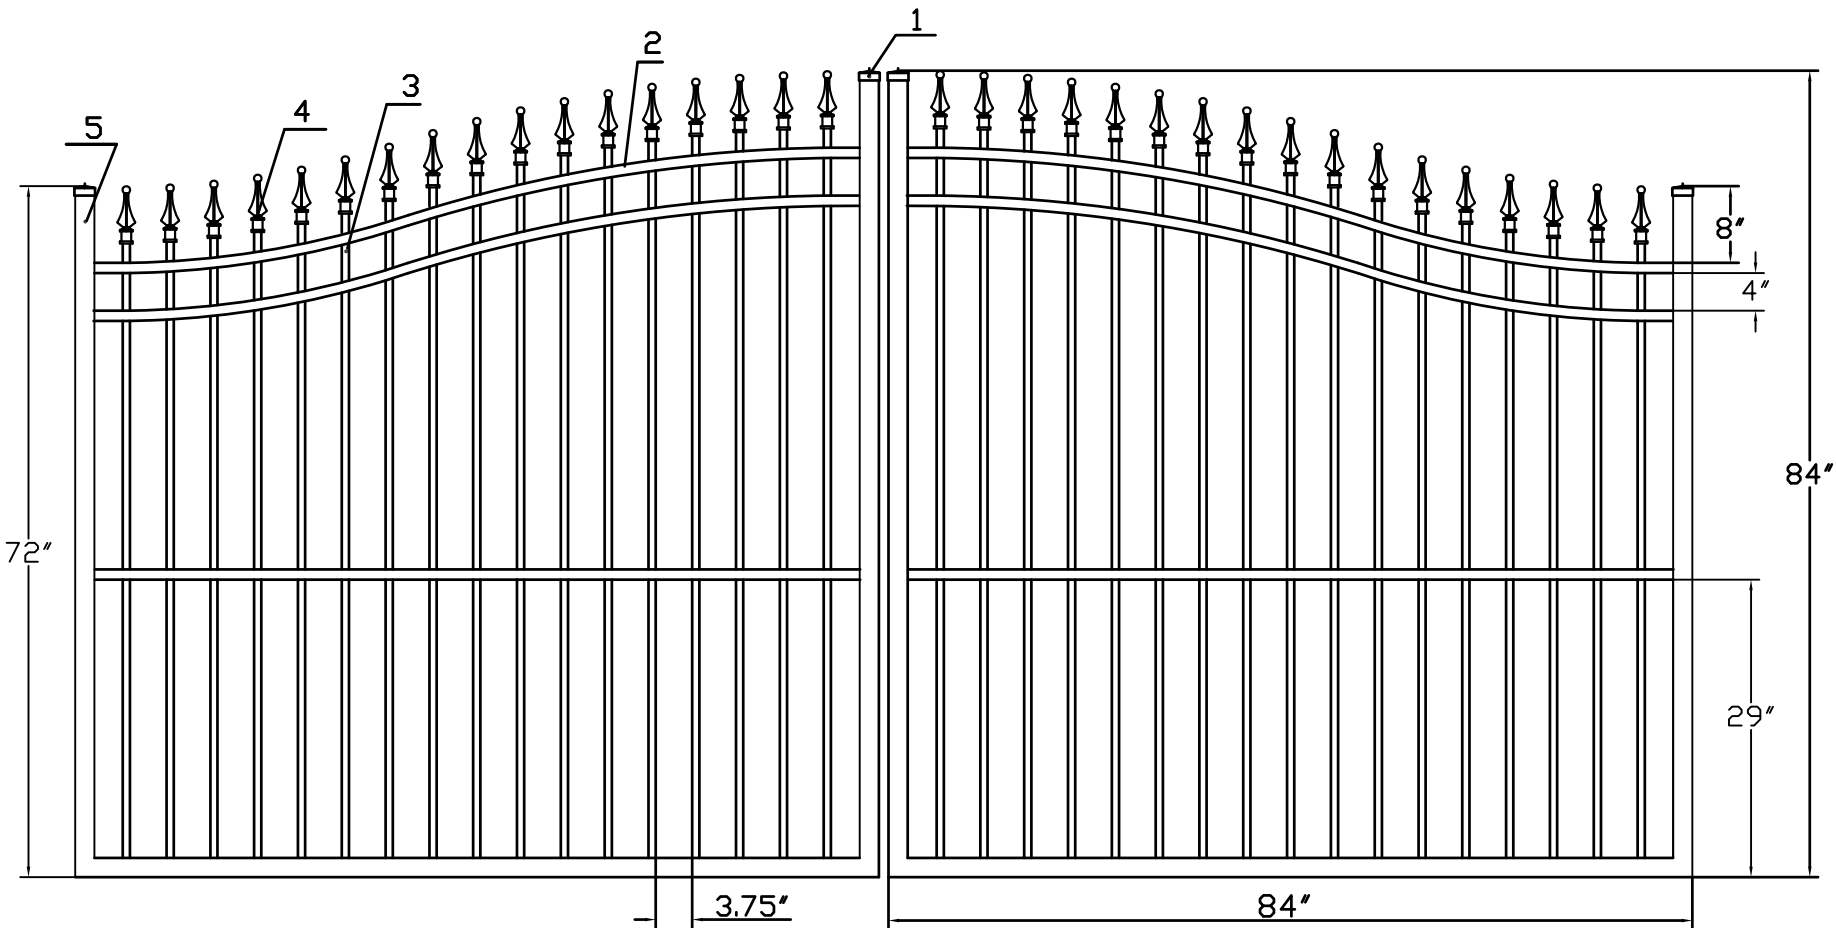

14'W X 6'H ARCHING TO 7'H INFINITY ALUMINUM DOUBLE ESTATE GATE
SIGNATURE GRADE - STYLE #1: CLASSIC

NO.	MATERIAL	QTY
1	CAST ALUMINUM CAP	4
2	1 1/4" X 1 1/4" X .1"	6
3	3/4" X 3/4" X 0.05"	34
4	CAST ALUMINUM FINIAL	34
5	2" X 2" X 0.125"	6