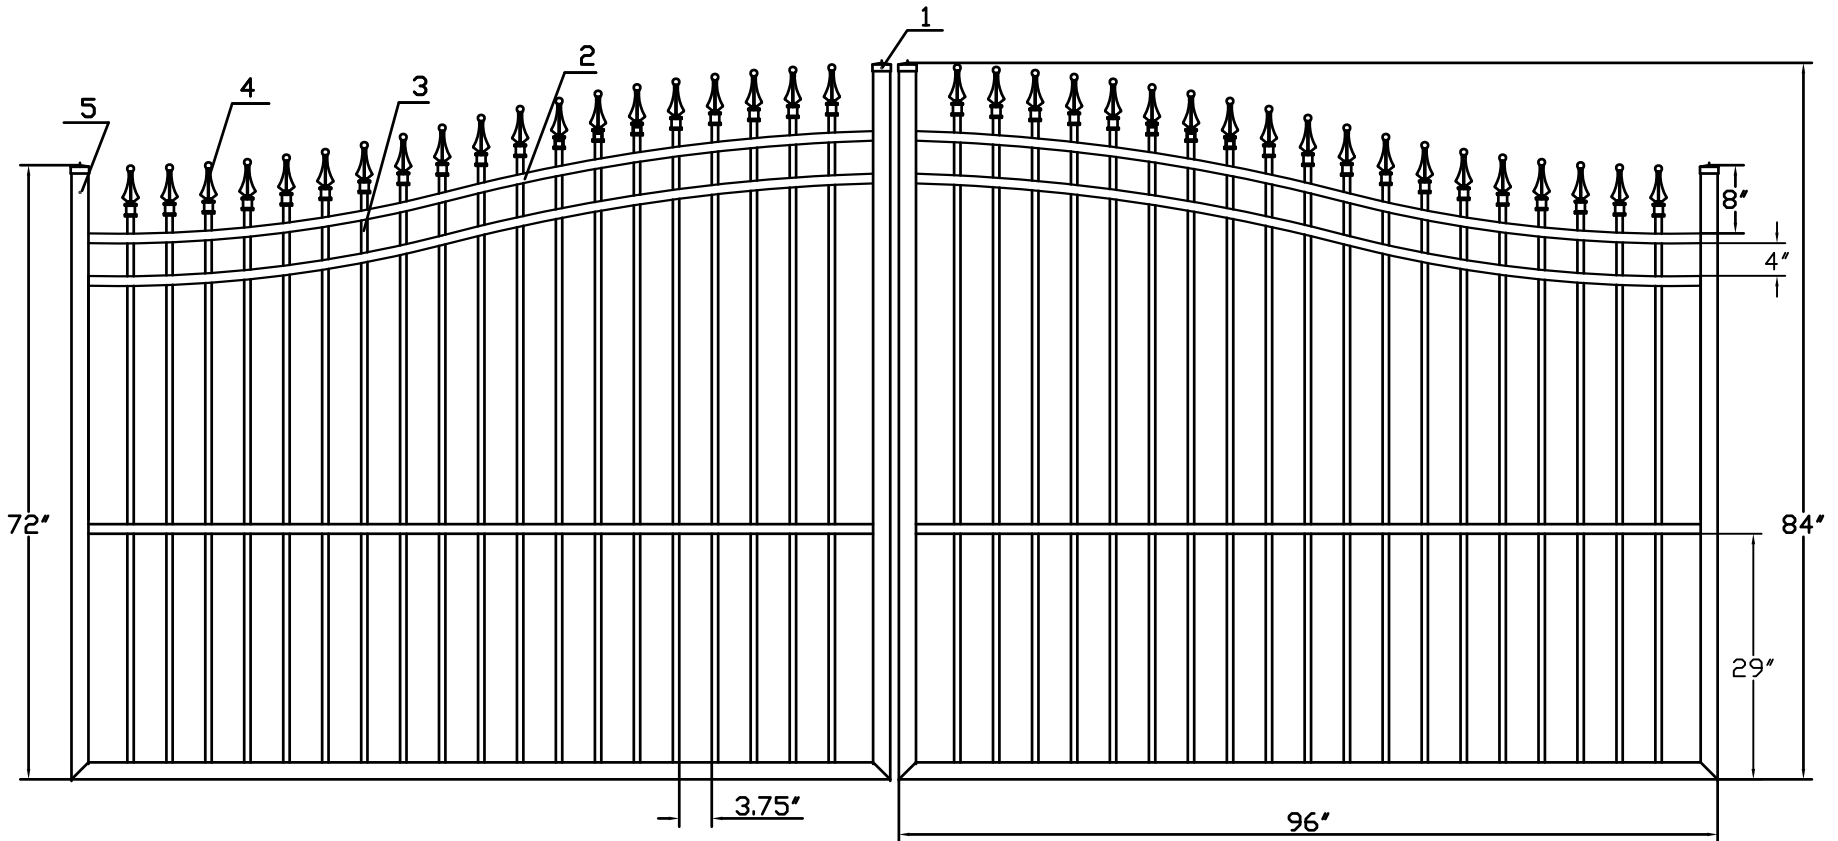

16'W X 6'H ARCHING TO 7'H INFINITY ALUMINUM DOUBLE ESTATE GATE  
 SIGNATURE GRADE - STYLE #1: CLASSIC

NO.	MATERIAL	QTY
1	CAST ALUMINUM CAP	4
2	1 1/4" X 1 1/4" X .1"	6
3	3/4" X 3/4" X .05"	38
4	CAST ALUMINUM FINIAL	38
5	2" X 2" X .125"	6