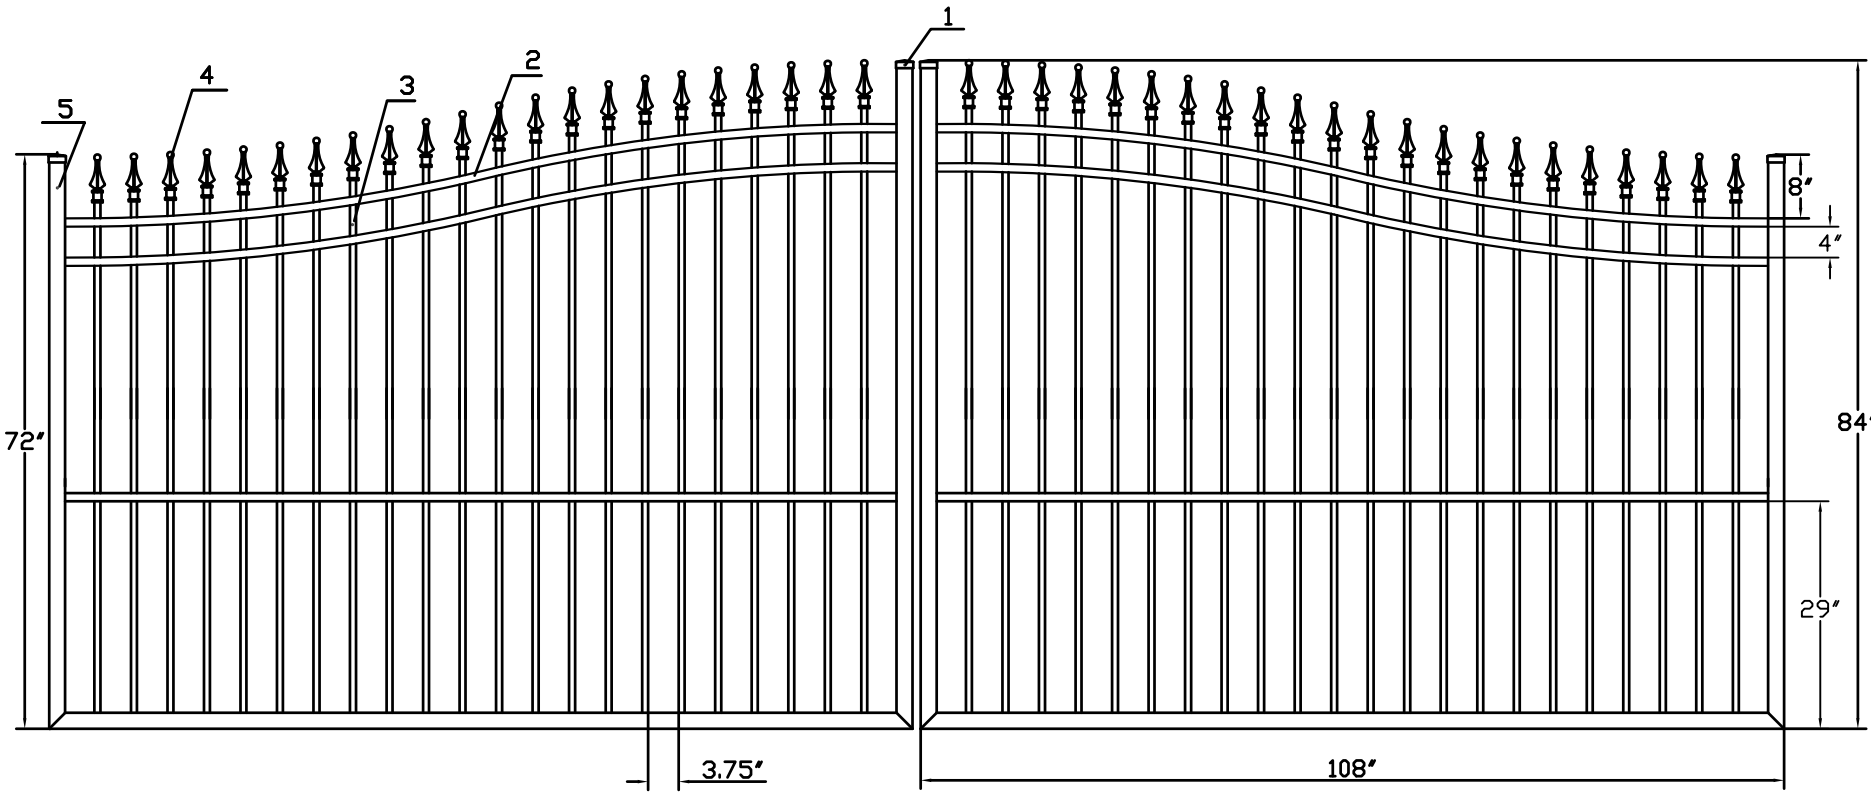

18'W X 6'H ARCHING TO 7'H INFINITY ALUMINUM DOUBLE ESTATE GATE
SIGNATURE GRADE - STYLE #1: CLASSIC

PERIMETER FENCING
IRON • FENCE
SHOP
ESTATE GATES

www.ironfenceshop.com
(800) 261-2729

NO.	MATERIAL	QTY
1	CAST ALUMINUM CAP	4
2	1 1/4" X 1 1/4" X .1"	6
3	3/4" X 3/4" X 0.05"	44
4	CAST ALUMINUM FINIAL	44
5	2" X 2" X 0.125"	6

TPDD0679A