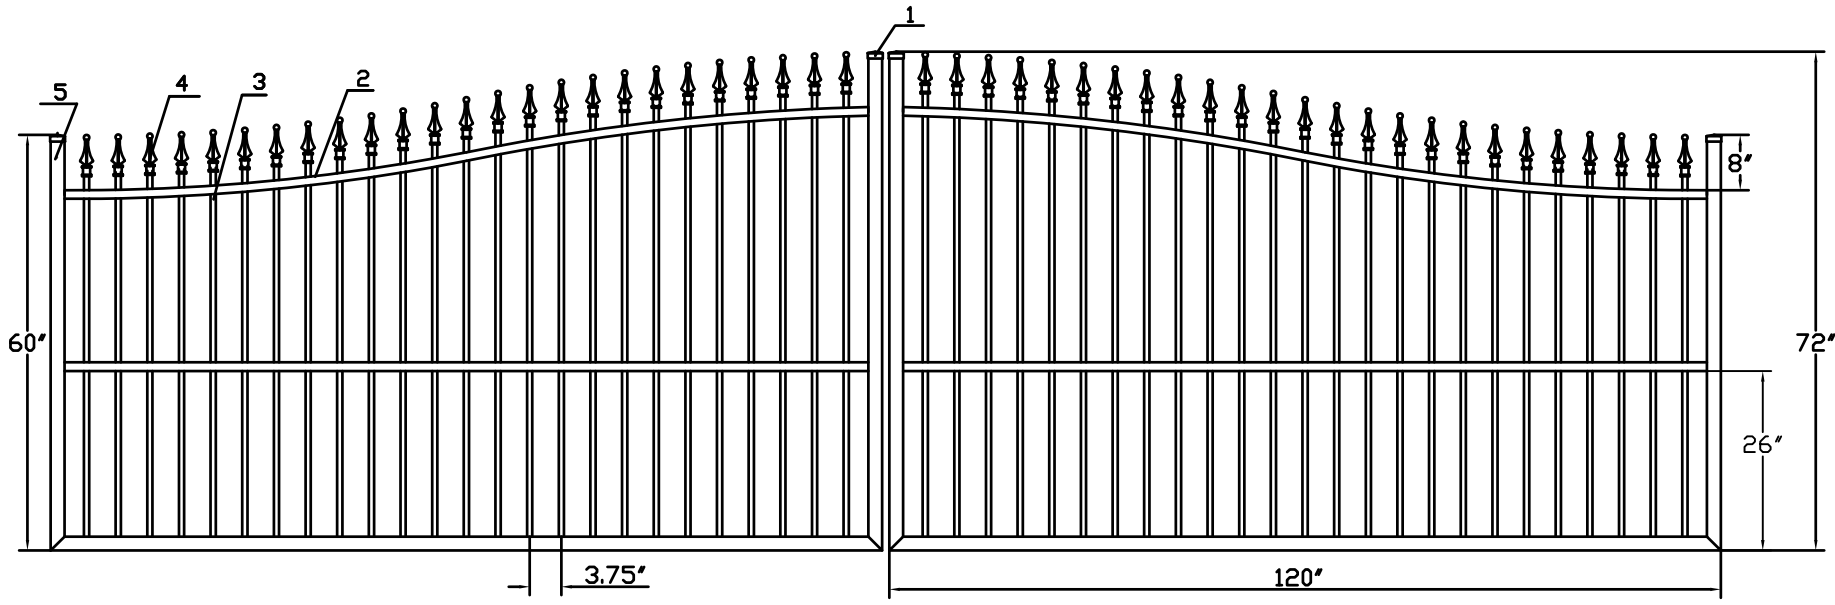

20'W X 5'H ARCHING TO 6'H INFINITY ALUMINUM DOUBLE ESTATE GATE
SIGNATURE GRADE - STYLE #1: CLASSIC

NO.	MATERIAL	QTY
1	CAST ALUMINUM CAP	4
2	└ 1¼"X1¼"X.1"	4
3	3/4"X3/4"X0.05"	50
4	CAST ALUMINUM FINIAL	50
5	2"X2"X0.125"	6