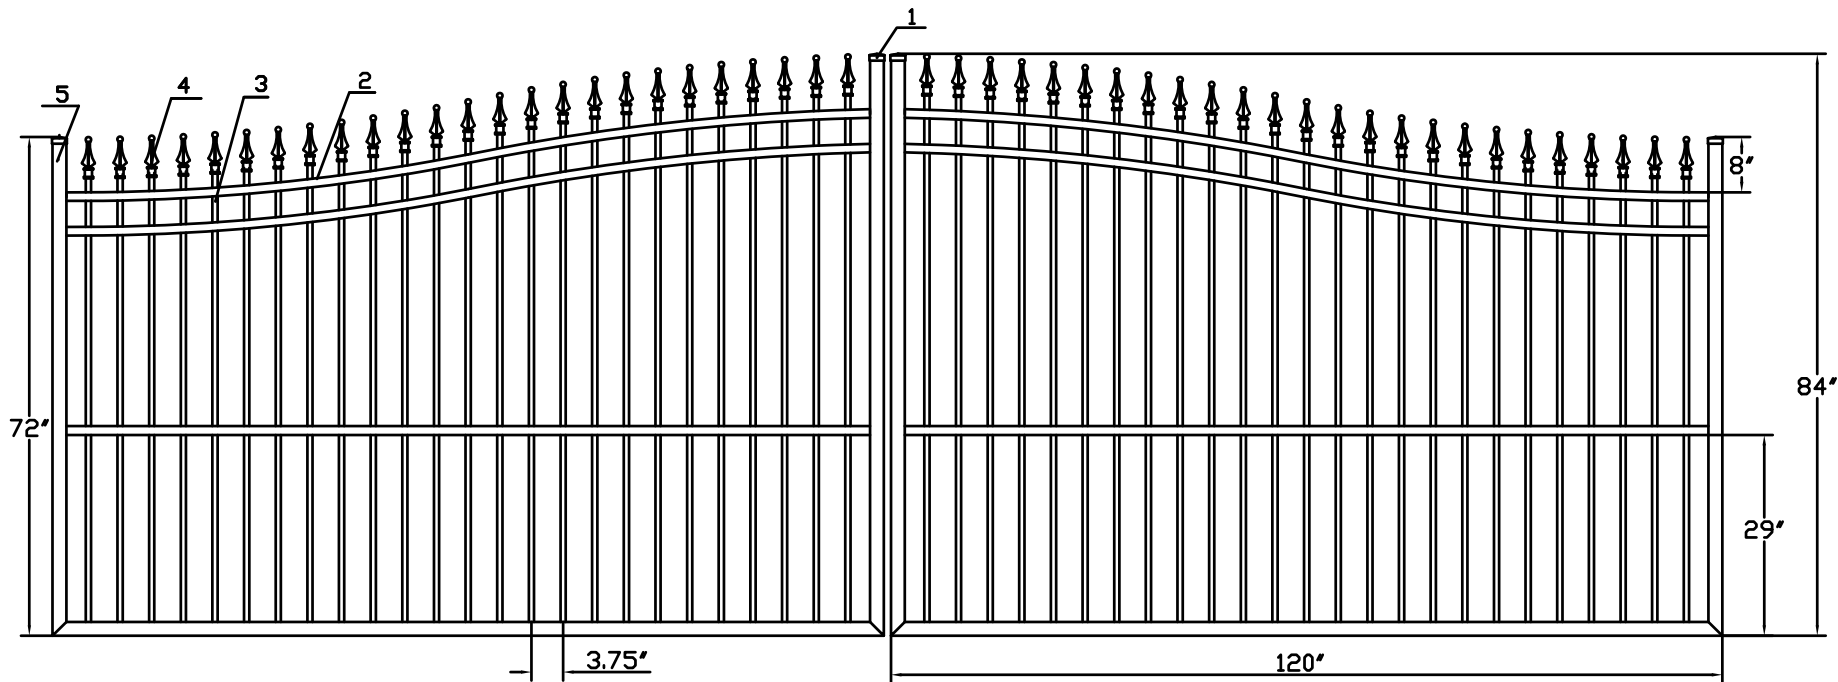

20'W X 6'H ARCHING TO 7'H INFINITY ALUMINUM DOUBLE ESTATE GATE
SIGNATURE GRADE - STYLE #1: CLASSIC

NO.	MATERIAL	QTY
1	CAST ALUMINUM CAP	4
2	1 1/4" X 1 1/4" X .1"	6
3	3/4" X 3/4" X 0.05"	50
4	CAST ALUMINUM FINIAL	50
5	2" X 2" X 0.125"	6