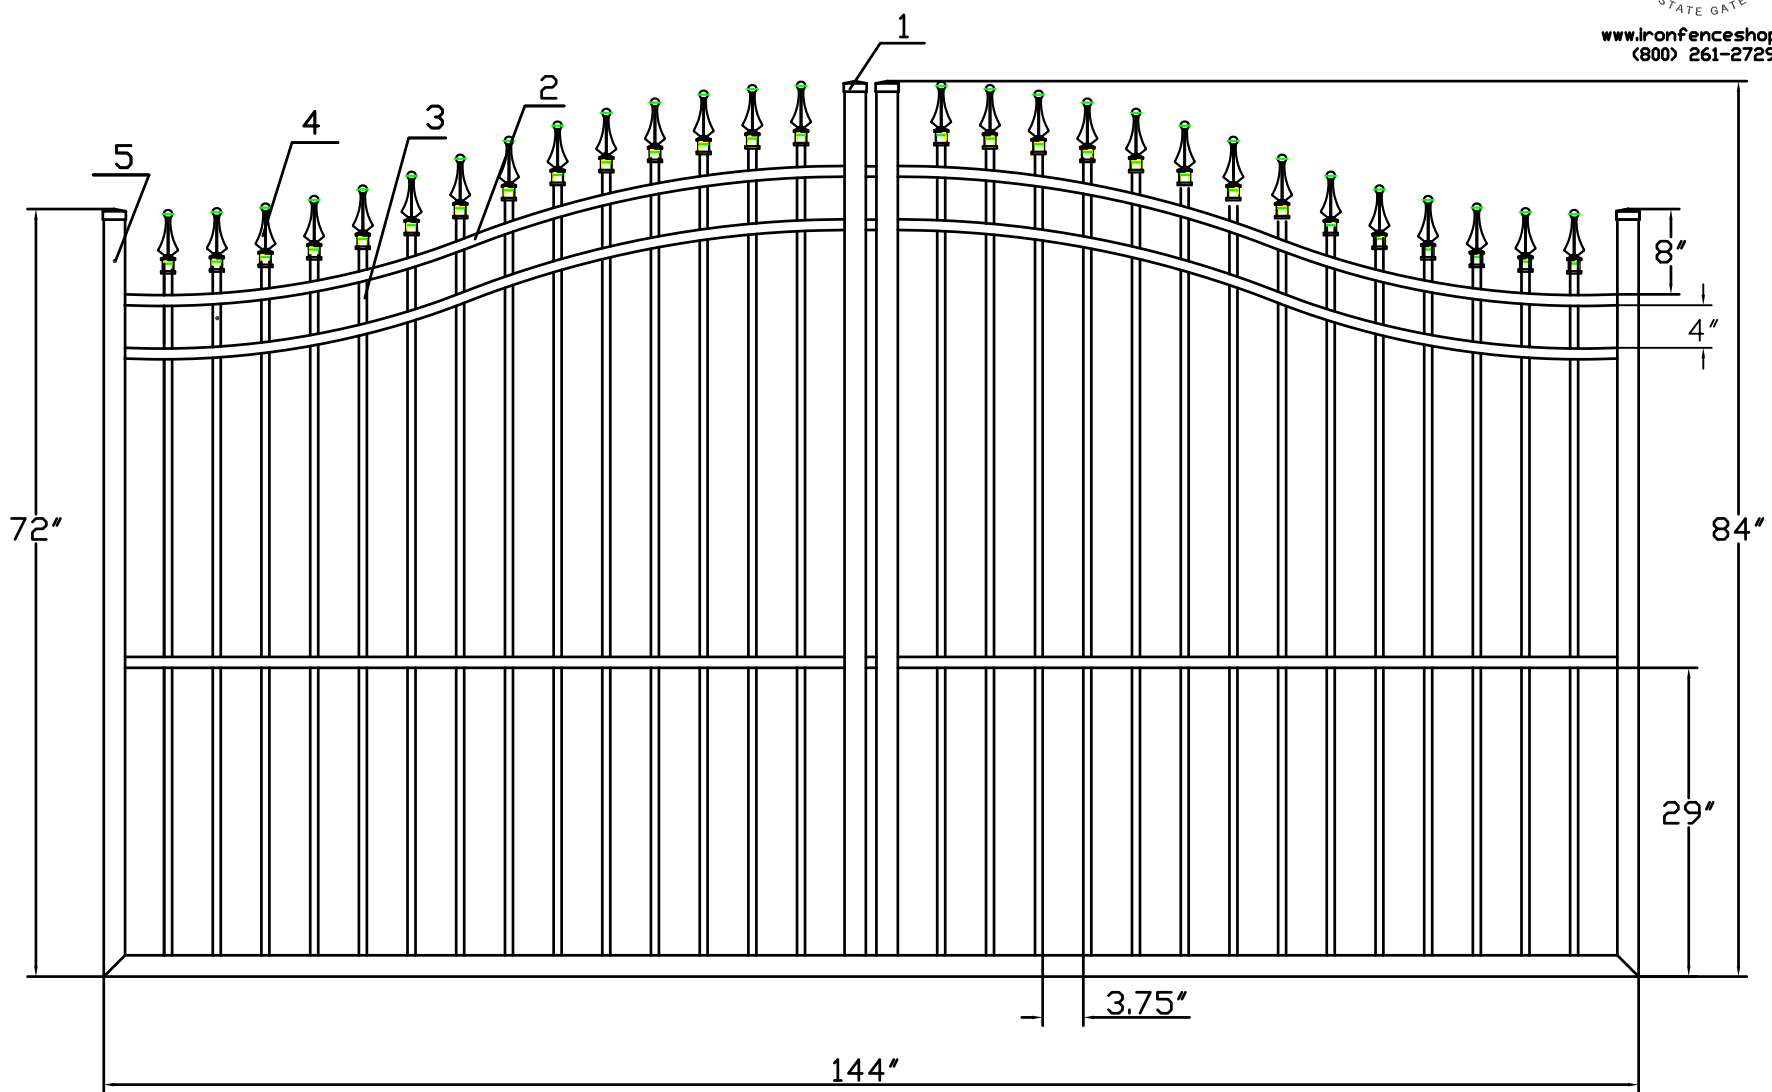

12'W X 6'H ARCHING TO 7'H INFINITY ALUMINUM SINGLE ESTATE GATE  
SIGNATURE GRADE - STYLE #1: CLASSIC

NO.	MATERIAL	QTY
1	CAST ALUMINUM CAP	4
2	1 1/4" X 1 1/4" X 1'	6
3	3/4" X 3/4" X 0.05"	28
4	CAST ALUMINUM FINIAL	28
5	2" X 2" X 0.125"	5

TPSD6712A