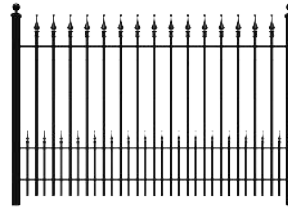

Traditional Grade Single Gates

<u>Size</u>	<u>SKU</u>	<u>Price</u>
50"h x 4'w	TP5004-RG	\$494.99

Signature Grade Single Gates

<u>Size</u>	<u>SKU</u>	<u>Price</u>
50"h x 4'w	TP5004-CG	\$588.63

Traditional Grade Double Gates

<u>Size</u>	<u>SKU</u>	<u>Price</u>
50"h x 8'w	TP5004-RGD	\$989.97

Signature Grade Double Gates

<u>Size</u>	<u>SKU</u>	<u>Price</u>
50"h x 8'w	TP5004-CGD	\$1,177.27

Puppy Picket Style Iron Fence

Traditional Grade Fence Panels

<u>Size</u>	<u>SKU</u>	<u>Price</u>
4'h x 8'w	TP0408PPR	\$311.17
5'h x 8'w	TP0508PPR	\$357.01

Traditional Grade Single Gates

<u>Size</u>	<u>SKU</u>	<u>Price</u>
4'h x 4'w	TPG44PPR	\$633.68
4'h x 5'w	TPG45PPR	\$704.10
5'h x 4'w	TPG54PPR	\$739.30
5'h x 5'w	TPG55PPR	\$809.72

Traditional Grade Double Gates

<u>Size</u>	<u>SKU</u>	<u>Price</u>
4'h x 8'w	TPG44PPRD	\$1,267.38
4'h x 10'w	TPG45PPRD	\$1,408.20
5'h x 8'w	TPG54PPRD	\$1,478.61
5'h x 10'w	TPG55PPRD	\$1,619.43

Hoop and Picket Style Iron Fence