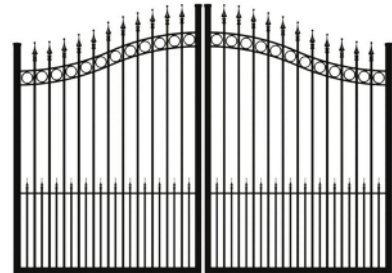

Double Piece Gates

<u>Height</u>	<u>Width</u>	<u>SKU</u>	<u>Price</u>
6' to 7' Arch	12' wide	TPDD676DPR	$3,276.62
6' to 7' Arch	14' wide	TPDD677DPR	$3,663.04
6' to 7' Arch	16' wide	TPDD678DPR	$4,144.74