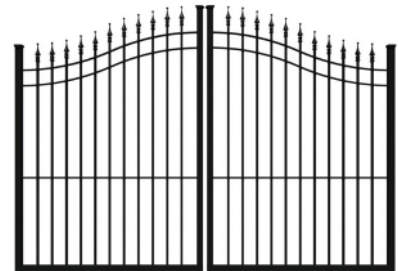

Double Piece Gates

Height	Width	SKU	Price
5' to 6' Arch	10' wide	TPDD0565	$2,121.53
5' to 6' Arch	12' wide	TPDD0566	$2,181.31
5' to 6' Arch	14' wide	TPDD0567	$2,483.77
5' to 6' Arch	16' wide	TPDD0568	$2,755.45
5' to 6' Arch	18' wide	TPDD0569	$3,087.49
5' to 6' Arch	20' wide	TPDD5610	$3,359.17
6' to 7' Arch	10' wide	TPDD0675	$2,272.47
6' to 7' Arch	12' wide	TPDD0676	$2,332.85
6' to 7' Arch	14' wide	TPDD0677	$2,664.89
6' to 7' Arch	16' wide	TPDD0678	$3,027.12
6' to 7' Arch	18' wide	TPDD0679	$3,359.17
6' to 7' Arch	20' wide	TPDD6710	$3,721.40