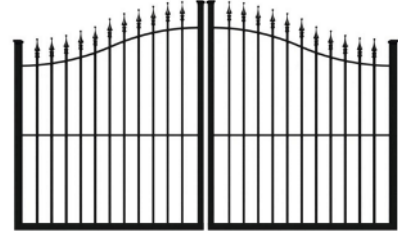

Classic Style Iron Driveway Gates

* Driveway gate prices do not include hinges and latches required for mounting (see Gate Hardware section for options)

* Optional automated gate opener systems available (see Gaet Automation section for options)

Single Piece Gates

Height	Width	SKU	Price
5' to 6' Arch	10' wide	TPSD5610	$2,294.03
5' to 6' Arch	12' wide	TPSD5612	$2,929.41
6' to 7' Arch	10' wide	TPSD6710	$2,444.97
6' to 7' Arch	12' wide	TPSD6712	$3,080.35