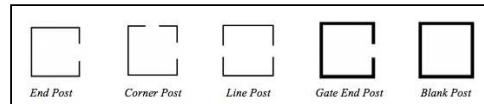

Driveway Gate Posts

<u>Size</u>	<u>Length</u>	<u>Thickness</u>	<u>SKU</u>	<u>Price</u>
4" x 4"	8'	0.125"	TP4408A	$284.28
4" x 4"	9'	0.125"	TP4409A	$335.34
6" x 6"	9'	0.125"	TP6609A	$586.85