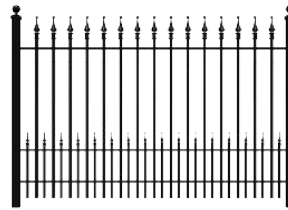

Puppy Picket Style Iron Fence

Traditional Grade Fence Panels

<u>Size</u>	<u>SKU</u>	<u>Price</u>
4'h x 8'w	TP0408PPR	$311.17
5'h x 8'w	TP0508PPR	$357.01