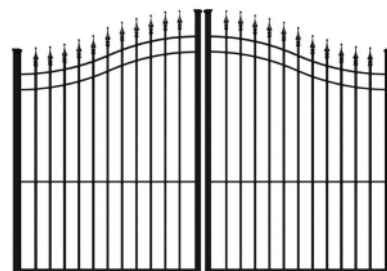

Traditional Grade Double Gates

<u>Size</u>	<u>SKU</u>	<u>Price</u>
3'h x 8'w	TP0304HPGD	\$848.68
3'h x 10'w	TP0305HPGD	\$875.41
4'h x 8'w	TP0404HPGD	\$875.41
4'h x 10'w	TP0405HPGD	\$955.67

Classic Style Iron Driveway Gates

* Driveway gate prices do not include hinges and latches required for mounting (see Gate Hardware section for options)

* Optional automated gate opener systems available (see Gaet Automation section for options)

Single Piece Gates

Height	Width	SKU	Price
5' to 6' Arch	10' wide	TPSD5610	\$2,294.03
5' to 6' Arch	12' wide	TPSD5612	\$2,929.41
6' to 7' Arch	10' wide	TPSD6710	\$2,444.97
6' to 7' Arch	12' wide	TPSD6712	\$3,080.35

Double Piece Gates

Height	Width	SKU	Price
5' to 6' Arch	10' wide	TPDD0565	\$2,121.53
5' to 6' Arch	12' wide	TPDD0566	\$2,181.31
5' to 6' Arch	14' wide	TPDD0567	\$2,483.77
5' to 6' Arch	16' wide	TPDD0568	\$2,755.45
5' to 6' Arch	18' wide	TPDD0569	\$3,087.49
5' to 6' Arch	20' wide	TPDD5610	\$3,359.17
6' to 7' Arch	10' wide	TPDD0675	\$2,272.47
6' to 7' Arch	12' wide	TPDD0676	\$2,332.85
6' to 7' Arch	14' wide	TPDD0677	\$2,664.89
6' to 7' Arch	16' wide	TPDD0678	\$3,027.12
6' to 7' Arch	18' wide	TPDD0679	\$3,359.17
6' to 7' Arch	20' wide	TPDD6710	\$3,721.40