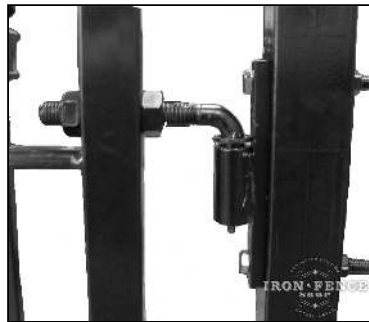

Gate Hinge and Latch Hardware

Gate Hinges

<u>Type</u>	<u>Description</u>	<u>Adjustable?</u>	<u>Rating</u>	<u>SKU</u>	<u>Price</u>
J-Bolt	5.5" J-Bolt	Yes	300lbs	TPJB55 (ea)	$25.65
J-Bolt	7" J-Bolt	Yes	450lbs	TPJB07 (ea)	$41.37
J-Bolt	Hdw Kit	N/A	N/A	TPHBOLTS (1 per hinge pr)	$24.47
Self-Closing	Standard- Duty	No	66lbs	TCA1	$42.50
Self-Closing	Heavy-Duty	No	154lbs	TCHD1A	$69.25
Flat-Mount	Ranch Gate	Yes	300lbs	BBA (ea)	$99.50

Gate Latches

<u>Description</u>	<u>Handle?</u>	<u>Keyed?</u>	<u>SKU</u>	<u>Price</u>
Standard Gravity Latch	No	No	TP11056B	$11.51
D+D Single LokkLatch	No	Yes	LLAA	$45.25
D+D Double LokkLatch	No	Yes	LLDAB	$109.35
D+D Magna Pool Latch	No	Yes	ML3TP	$77.50
OrnaMag Latch	Yes	Yes	TP-OM_BL-K	$87.45

Drop Rods for Double Gates

<u>Size</u>	<u>SKU</u>	<u>Price</u>
24" Standard	TP09010-1B	$29.92
36" Standard	TP9010B	$37.39