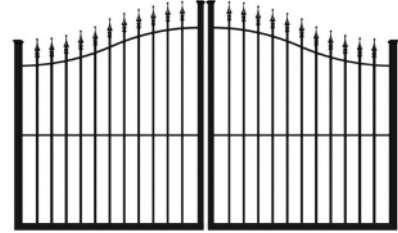

Classic Style Iron Driveway Gates

* Driveway gate prices do not include hinges and latches required for mounting (see Gate Hardware section for options)

* Optional automated gate opener systems available (see Gaet Automation section for options)

Single Piece Gates

Height	Width	SKU	Price
5' to 6' Arch	10' wide	TPSD5610	$2,569.31
5' to 6' Arch	12' wide	TPSD5612	$3,280.94
6' to 7' Arch	10' wide	TPSD6710	$2,738.37
6' to 7' Arch	12' wide	TPSD6712	$3,449.99