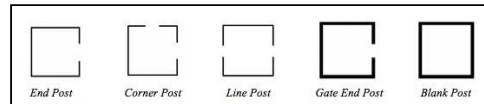

Driveway Gate Posts

<u>Size</u>	<u>Length</u>	<u>Thickness</u>	<u>SKU</u>	<u>Price</u>
4" x 4"	8'	0.125"	TP4408A	$318.39
4" x 4"	9'	0.125"	TP4409A	$375.58
6" x 6"	9'	0.125"	TP6609A	$657.27