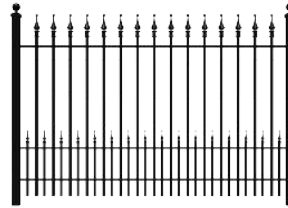

Traditional Grade Single Gates

<u>Size</u>	<u>SKU</u>	<u>Price</u>
50"h x 4'w	TP5004-RG	\$554.39
50"h x 5'w	TP5005-RG	\$644.00

Signature Grade Single Gates

<u>Size</u>	<u>SKU</u>	<u>Price</u>
50"h x 4'w	TP5004-CG	\$659.27
50"h x 5'w	TP5005-CG	\$670.88

Traditional Grade Double Gates

<u>Size</u>	<u>SKU</u>	<u>Price</u>
50"h x 8'w	TP5004-RGD	\$1,108.77
50"h x 10'w	TP5005-RGD	\$1,288.00

Signature Grade Double Gates

<u>Size</u>	<u>SKU</u>	<u>Price</u>
50"h x 8'w	TP5004-CGD	\$1,318.54
50"h x 10'w	TP5005-CGD	\$1,341.76

Puppy Picket Style Iron Fence

Traditional Grade Fence Panels

<u>Size</u>	<u>SKU</u>	<u>Price</u>
4'h x 8'w	TP0408PPR	\$348.51
5'h x 8'w	TP0508PPR	\$399.85

Traditional Grade Single Gates

<u>Size</u>	<u>SKU</u>	<u>Price</u>
4'h x 4'w	TPG44PPR	\$709.72
4'h x 5'w	TPG45PPR	\$788.59
5'h x 4'w	TPG54PPR	\$828.02
5'h x 5'w	TPG55PPR	\$906.89

Traditional Grade Double Gates

<u>Size</u>	<u>SKU</u>	<u>Price</u>
4'h x 8'w	TPG44PPRD	\$1,419.47
4'h x 10'w	TPG45PPRD	\$1,577.18
5'h x 8'w	TPG54PPRD	\$1,656.04
5'h x 10'w	TPG55PPRD	\$1,813.76

Hoop and Picket Style Iron Fence