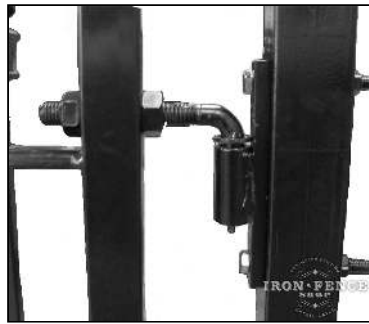

Gate Hinge and Latch Hardware

Gate Hinges

<u>Type</u>	<u>Description</u>	<u>Adjustable?</u>	<u>Rating</u>	<u>SKU</u>	<u>Price</u>
J-Bolt	5.5" J-Bolt	Yes	300lbs	TPJB55 (ea)	$28.73
J-Bolt	7" J-Bolt	Yes	450lbs	TPJB07 (ea)	$46.33
J-Bolt	Hdw Kit	N/A	N/A	TPHBOLTS (1 per hinge pr)	$27.41
Self-Closing	Standard- Duty	No	66lbs	TCA1	$42.50
Self-Closing	Heavy-Duty	No	154lbs	TCHD1A	$69.25
Flat-Mount	Ranch Gate	Yes	300lbs	BBA (ea)	$99.50

Gate Latches

<u>Description</u>	<u>Handle?</u>	<u>Keyed?</u>	<u>SKU</u>	<u>Price</u>
Standard Gravity Latch	No	No	TP11056B	$12.89
D+D Single LokkLatch	No	Yes	LLAA	$45.25
D+D Double LokkLatch	No	Yes	LLDAB	$109.35
D+D Magna Pool Latch	No	Yes	ML3TP	$77.50
OrnaMag Latch	Yes	Yes	TP-OM_BL-K	$87.45

Drop Rods for Double Gates

<u>Size</u>	<u>SKU</u>	<u>Price</u>
24" Standard	TP09010-1B	$33.51
36" Standard	TP9010B	$41.88