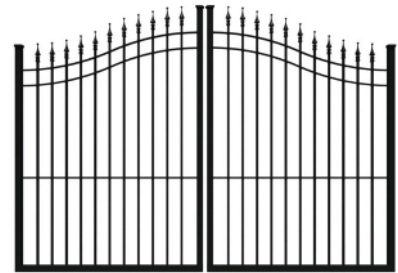

Double Piece Gates

Height	Width	SKU	Price
5' to 6' Arch	10' wide	TPDD0565	$2,376.11
5' to 6' Arch	12' wide	TPDD0566	$2,443.07
5' to 6' Arch	14' wide	TPDD0567	$2,781.82
5' to 6' Arch	16' wide	TPDD0568	$3,086.10
5' to 6' Arch	18' wide	TPDD0569	$3,457.99
5' to 6' Arch	20' wide	TPDD5610	$3,762.27
6' to 7' Arch	10' wide	TPDD0675	$2,545.17
6' to 7' Arch	12' wide	TPDD0676	$2,612.79
6' to 7' Arch	14' wide	TPDD0677	$2,984.68
6' to 7' Arch	16' wide	TPDD0678	$3,390.37
6' to 7' Arch	18' wide	TPDD0679	$3,762.27
6' to 7' Arch	20' wide	TPDD6710	$4,167.97