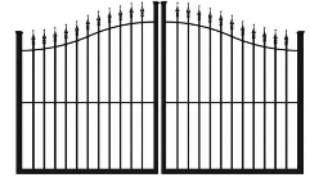

Classic Style Aluminum Driveway Gates

* Driveway gate prices do not include hinges and latches required for mounting (see Gate Hardware section for options)

* Optional automated gate opener systems available (see Gate Automation section for options)

Single Piece Gates

Height	Width	SKU	Price
5' to 6' Arch	10' wide	TPSD5610A	$2,569.31
5' to 6' Arch	12' wide	TPSD5612A	$3,280.94
6' to 7' Arch	10' wide	TPSD6710A	$2,738.37
6' to 7' Arch	12' wide	TPSD6712A	$3,449.99