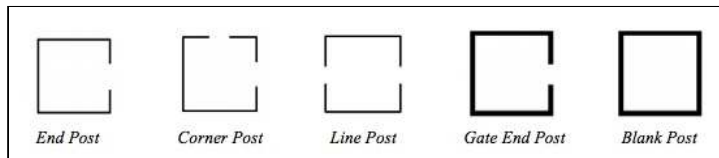

* Post prices do not include post cap (see Aluminum Hardware section for options)

Traditional Grade Posts

<u>Fence</u>	<u>SKU</u>	<u>Post Size</u>	<u>Length</u>	<u>Thickness</u>	<u>Type</u>	<u>Price</u>
3ft Tall	TPAP3606LR	2" x 2"	5'	0.060"	Line	$50.29
3ft Tall	TPAP3606ER	2" x 2"	5'	0.060"	End	$50.29
3ft Tall	TPAP3606CR	2" x 2"	5'	0.060"	Corner	$50.29
3ft Tall	TPAP3612ER	2" x 2"	5'	0.125"	Gate End	$82.08
3ft Tall	TPAP3612R	2" x 2"	5'	0.125"	Blank	$124.01
4ft Tall	TPAP4606LR	2" x 2"	6'	0.060"	Line	$53.64
4ft Tall	TPAP4606ER	2" x 2"	6'	0.060"	End	$53.64
4ft Tall	TPAP4606CR	2" x 2"	6'	0.060"	Corner	$53.64
4ft Tall	TPAP4612ER	2" x 2"	6'	0.125"	Gate End	$87.16
4ft Tall	TPAP4612R	2" x 2"	6'	0.125"	Blank	$124.01
54" Tall	TPAP5406LR	2" x 2"	6.5'	0.060"	Line	$58.64
54" Tall	TPAP5406ER	2" x 2"	6.5'	0.060"	End	$58.64
54" Tall	TPAP5406CR	2" x 2"	6.5'	0.060"	Corner	$58.64
54" Tall	TPAP5412ER	2" x 2"	6.5'	0.125"	Gate End	$95.49
54" Tall	TPAP5412R	2" x 2"	6.5'	0.125"	Blank	$124.01
5ft Tall	TPAP5606LR	2" x 2"	7'	0.060"	Line	$63.69
5ft Tall	TPAP5606ER	2" x 2"	7'	0.060"	End	$63.69
5ft Tall	TPAP5606CR	2" x 2"	7'	0.060"	Corner	$63.69
5ft Tall	TPAP5612ER	2" x 2"	7'	0.125"	Gate End	$102.20
5ft Tall	TPAP5612R	2" x 2"	7'	0.125"	Blank	$124.01
6ft Tall	TPAP6606LR	2" x 2"	8.5'	0.060"	Line	$77.10
6ft Tall	TPAP6606ER	2" x 2"	8.5'	0.060"	End	$77.10
6ft Tall	TPAP6606CR	2" x 2"	8.5'	0.060"	Corner	$77.10
6ft Tall	TPAP6612ER	2" x 2"	8.5'	0.125"	Gate End	$124.01
6ft Tall	TPAP6612R	2" x 2"	8.5'	0.125"	Blank	$124.01