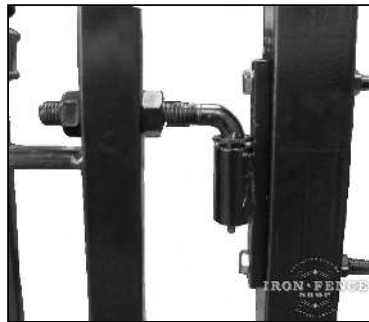

Gate Hinge and Latch Hardware

Gate Hinges

<u>Type</u>	<u>Description</u>	<u>Adjustable?</u>	<u>Rating</u>	<u>SKU</u>	<u>Price</u>
J-Bolt	5.5" J-Bolt	Yes	300lbs	TPJB55 (ea)	$28.73
J-Bolt	7" J-Bolt	Yes	450lbs	TPJB07 (ea)	$46.33
J-Bolt	Hdw Kit	N/A	N/A	TPHBOLTS (1 per hinge pr)	$27.41
Self-Closing	Standard- Duty	No	66lbs	TCA1	$42.50
Self-Closing	Heavy-Duty	No	154lbs	TCHD1A	$69.25
Flat-Mount	Ranch Gate	Yes	300lbs	BBA (ea)	$99.50

Gate Latches

<u>Description</u>	<u>Handle?</u>	<u>Keyed?</u>	<u>SKU</u>	<u>Price</u>
Standard Gravity Latch	No	No	TP11056B	$12.89
D+D Single LokkLatch	No	Yes	LLAA	$45.25
D+D Double LokkLatch	No	Yes	LLDAB	$109.35
D+D Magna Pool Latch	No	Yes	ML3TP	$77.50
OrnaMag Latch	Yes	Yes	TP-OM_BL-K	$87.45

Drop Rods for Double Gates

<u>Size</u>	<u>SKU</u>	<u>Price</u>
24" Standard	TP09010-1B	$33.51
36" Standard	TP9010B	$41.88