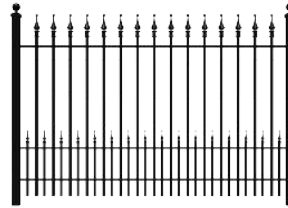

Traditional Grade Single Gates

<u>Size</u>	<u>SKU</u>	<u>Price</u>
50"h x 4'w	TP5004-RG	\$392.00
50"h x 5'w	TP5005-RG	\$499.75

Signature Grade Single Gates

<u>Size</u>	<u>SKU</u>	<u>Price</u>
50"h x 4'w	TP5004-CG	\$508.00
50"h x 5'w	TP5005-CG	\$520.00

Traditional Grade Double Gates

<u>Size</u>	<u>SKU</u>	<u>Price</u>
50"h x 8'w	TP5004-RGD	\$784.00
50"h x 10'w	TP5005-RGD	\$999.50

Signature Grade Double Gates

<u>Size</u>	<u>SKU</u>	<u>Price</u>
50"h x 8'w	TP5004-CGD	\$1,016.00
50"h x 10'w	TP5005-CGD	\$1,040.00

Puppy Picket Style Iron Fence

Traditional Grade Fence Panels

<u>Size</u>	<u>SKU</u>	<u>Price</u>
4'h x 8'w	TP0408PPR	\$348.51
5'h x 8'w	TP0508PPR	\$399.85

Traditional Grade Single Gates

<u>Size</u>	<u>SKU</u>	<u>Price</u>
4'h x 4'w	TPG44PPR	\$492.00
4'h x 5'w	TPG45PPR	\$608.00
5'h x 4'w	TPG54PPR	\$528.00
5'h x 5'w	TPG55PPR	\$628.00

Traditional Grade Double Gates

<u>Size</u>	<u>SKU</u>	<u>Price</u>
4'h x 8'w	TPG44PPRD	\$980.00
4'h x 10'w	TPG45PPRD	\$1,212.00
5'h x 8'w	TPG54PPRD	\$1,056.00
5'h x 10'w	TPG55PPRD	\$1,252.00

Hoop and Picket Style Iron Fence