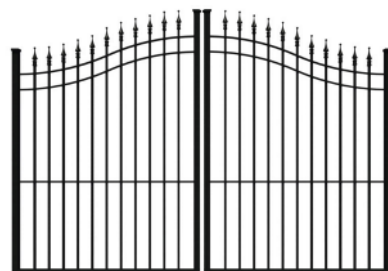

Traditional Grade Double Gates

<u>Size</u>	<u>SKU</u>	<u>Price</u>
3'h x 8'w	TP0304HPGD	\$664.00
3'h x 10'w	TP0305HPGD	\$688.00
4'h x 8'w	TP0404HPGD	\$688.00
4'h x 10'w	TP0405HPGD	\$740.00

Classic Style Iron Driveway Gates

* Driveway gate prices do not include hinges and latches required for mounting (see Gate Hardware section for options)

* Optional automated gate opener systems available (see Gaet Automation section for options)

Single Piece Gates

Height	Width	SKU	Price
5' to 6' Arch	10' wide	TPSD5610	\$1,570.00
5' to 6' Arch	12' wide	TPSD5612	\$1,795.00
6' to 7' Arch	10' wide	TPSD6710	\$1,696.50
6' to 7' Arch	12' wide	TPSD6712	\$1,925.00

Double Piece Gates

Height	Width	SKU	Price
5' to 6' Arch	10' wide	TPDD0565	\$1,555.75
5' to 6' Arch	12' wide	TPDD0566	\$1,610.75
5' to 6' Arch	14' wide	TPDD0567	\$1,862.75
5' to 6' Arch	16' wide	TPDD0568	\$2,032.25
5' to 6' Arch	18' wide	TPDD0569	\$2,257.75
5' to 6' Arch	20' wide	TPDD5610	\$2,510.75
6' to 7' Arch	10' wide	TPDD0675	\$1,721.50
6' to 7' Arch	12' wide	TPDD0676	\$1,806.75
6' to 7' Arch	14' wide	TPDD0677	\$2,117.50
6' to 7' Arch	16' wide	TPDD0678	\$2,315.50
6' to 7' Arch	18' wide	TPDD0679	\$2,538.58
6' to 7' Arch	20' wide	TPDD6710	\$2,736.25