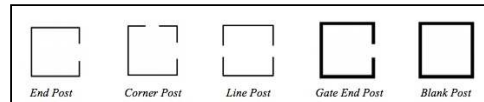

Driveway Gate Posts

<u>Size</u>	<u>Length</u>	<u>Thickness</u>	<u>SKU</u>	<u>Price</u>
4" x 4"	8'	0.125"	TP4408A	$253.85
4" x 4"	9'	0.125"	TP4409A	$317.40
6" x 6"	9'	0.125"	TP6609A	$555.45