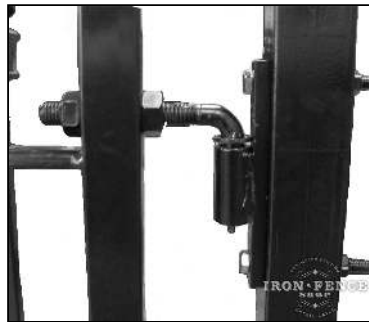

Gate Hinge and Latch Hardware

Gate Hinges

<u>Type</u>	<u>Description</u>	<u>Adjustable?</u>	<u>Rating</u>	<u>SKU</u>	<u>Price</u>
J-Bolt	5.5" J-Bolt	Yes	300lbs	TPJB55 (ea)	$38.00
J-Bolt	7" J-Bolt	Yes	450lbs	TPJB07 (ea)	$61.27
J-Bolt	Hdw Kit	N/A	N/A	TPHBOLTS (1 per hinge pr)	$27.41
Self-Closing	Standard- Duty	No	66lbs	TCA1	$45.50
Self-Closing	Heavy-Duty	No	154lbs	TCHD1A	$74.95
Flat Mount	D+D BA HINGE	Yes	300lbs	BA-3700 (ea)	$145.00

Gate Latches

<u>Description</u>	<u>Handle?</u>	<u>Keyed?</u>	<u>SKU</u>	<u>Price</u>
Standard Gravity Latch	No	No	TP11056B	$17.04
D+D Single LokkLatch	No	Yes	LLAA	$47.95
D+D Double LokkLatch	No	Yes	LLDAB	$119.95
D+D Magna Pool Latch	No	Yes	ML3TP	$85.50
OrnaMag Latch	Yes	Yes	TP-OM_BL-K	$87.45

Drop Rods for Double Gates

<u>Size</u>	<u>SKU</u>	<u>Price</u>
24" Standard	TP09010-1B	$44.32
36" Standard	TP9010B	$55.38