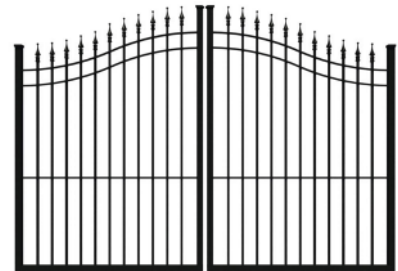

### Traditional Grade Double Gates

Size	SKU	Price
3'h x 8'w	TP0304-RGSMD	\$685.82
3'h x 10'w	TP0305-RGSMD	\$728.14
3'h x 12'w	TP0306-RGSMD	\$802.20
4'h x 8'w	TP0404-RGSMD	\$728.14
4'h x 10'w	TP0405-RGSMD	\$791.62
4'h x 12'w	TP0406-RGSMD	\$939.74
5'h x 8'w	TP0504-RGSMD	\$833.94
5'h x 10'w	TP0505-RGSMD	\$939.74
5'h x 12'w	TP0506-RGSMD	\$1,098.44
6'h x 8'w	TP0604-RGSMD	\$992.64
6'h x 10'w	TP0605-RGSMD	\$1,161.92
6'h x 12'w	TP0606-RGSMD	\$1,373.52

## Classic Style Iron Driveway Gates

\* Driveway gate prices do not include hinges and latches required for mounting (see Gate Hardware section for options)

\* Optional automated gate opener systems available (see Gaet Automation section for options)

### Single Piece Gates

Height	Width	SKU	Price
5' to 6' Arch	10' wide	TPSD5610	\$2,076.33
5' to 6' Arch	12' wide	TPSD5612	\$2,373.89
6' to 7' Arch	10' wide	TPSD6710	\$2,243.63
6' to 7' Arch	12' wide	TPSD6712	\$2,545.81

### Double Piece Gates

Height	Width	SKU	Price
5' to 6' Arch	10' wide	TPDD0565	\$2,057.48
5' to 6' Arch	12' wide	TPDD0566	\$2,130.21
5' to 6' Arch	14' wide	TPDD0567	\$2,463.48
5' to 6' Arch	16' wide	TPDD0568	\$2,687.65
5' to 6' Arch	18' wide	TPDD0569	\$2,985.87
5' to 6' Arch	20' wide	TPDD5610	\$3,320.46
6' to 7' Arch	10' wide	TPDD0675	\$2,276.69
6' to 7' Arch	12' wide	TPDD0676	\$2,389.42
6' to 7' Arch	14' wide	TPDD0677	\$2,800.40
6' to 7' Arch	16' wide	TPDD0678	\$3,062.25
6' to 7' Arch	18' wide	TPDD0679	\$3,357.28
6' to 7' Arch	20' wide	TPDD6710	\$3,618.69