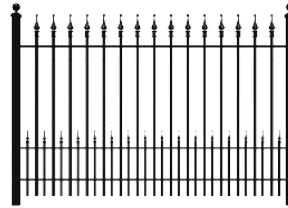

Puppy Picket Style Iron Fence

Traditional Grade Fence Panels

<u>Size</u>	<u>SKU</u>	<u>Price</u>
4'h x 8'w	TP0408PPR	$460.91
5'h x 8'w	TP0508PPR	$528.80