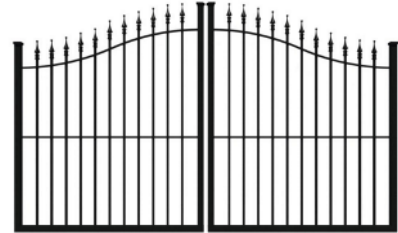

Classic Style Iron Driveway Gates

* Driveway gate prices do not include hinges and latches required for mounting (see Gate Hardware section for options)

* Optional automated gate opener systems available (see Gaet Automation section for options)

Single Piece Gates

Height	Width	SKU	Price
5' to 6' Arch	10' wide	TPSD5610	$2,076.33
5' to 6' Arch	12' wide	TPSD5612	$2,373.89
6' to 7' Arch	10' wide	TPSD6710	$2,243.63
6' to 7' Arch	12' wide	TPSD6712	$2,545.81