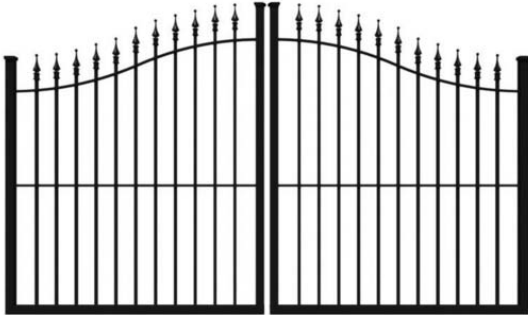

Driveway Gates

Classic Style Gates

- Available in both Stronghold Iron and Infinity Aluminum
- Available only in Signature grade
- 5ft Arching to 6ft height has a single upper rail
- 6ft Arching to 7ft height has a double upper rail
- Available in 10ft and 12ft single piece gates
- Available in 10ft, 12ft, 14ft, 16ft, 18ft and 20ft widths