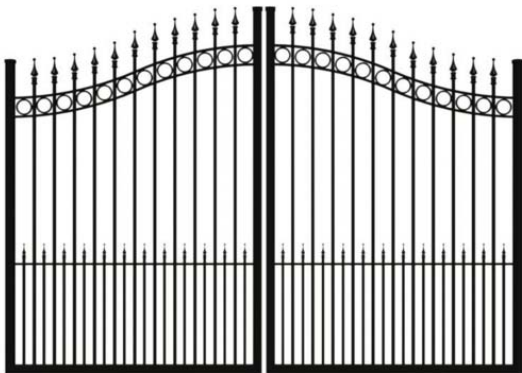

Rings Puppy Picket Style Gates

- Available in Stronghold Iron only
- Available only in Signature grade and Double Gates
- Available in a 6ft Arching to 7ft height only
- Available in 12ft, 14ft, and 16ft double piece gates