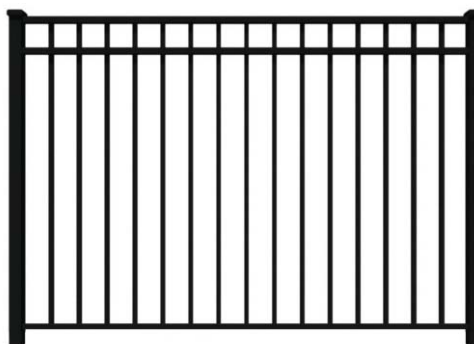

Pool Style

- Available only in 4.5ft (54in) tall height
- Available in Traditional and Signature Grade
- All fence panels are 6ft (72in) wide
- Matching gates in 4ft, 5ft, 6ft, 8ft, 10ft and 12ft wide