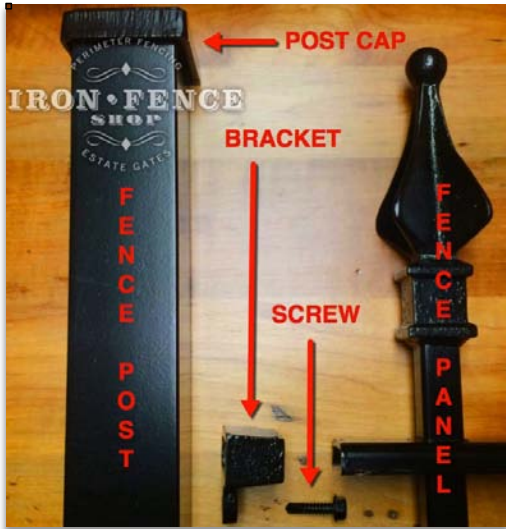

Examples of Standard Fence and Gate Components

Stronghold Iron® Fence Components and Installation