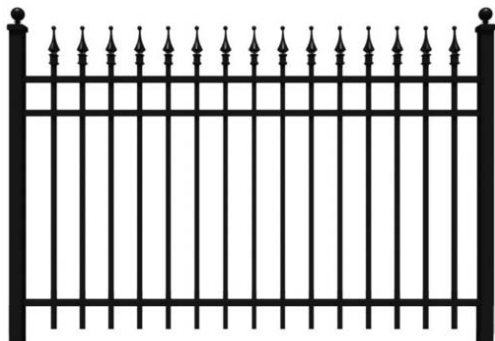

Infinity Aluminum Fence and Gates

Classic Style

- Available in 3ft, 4ft, 5ft and 6ft Tall
- All heights have two upper rails
- Available in Traditional and Signature Grade
- All fence panels are 6ft (72in) wide
- Matching gates in 4ft, 5ft, 6ft, 8ft, 10ft and 12ft wide