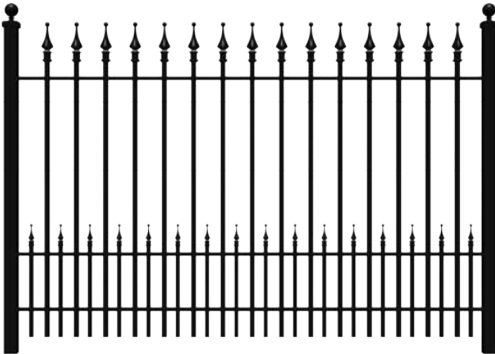

Puppy Picket Style

- Available in 4ft and 5ft Tall
- Available in Traditional Grade Only
- All fence panels are 8ft (96in) wide
- Matching gates in 4ft, 5ft, 8ft and 10ft wide