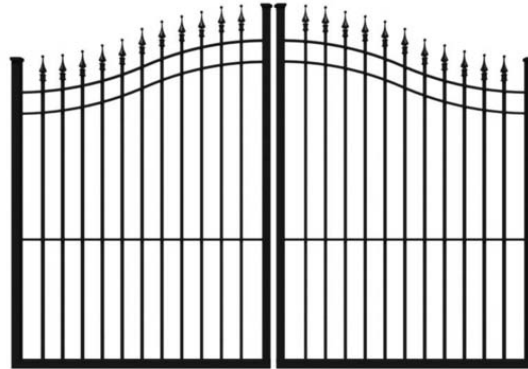

Driveway Gates

Classic Style Gates

- Available in both Stronghold Iron and Infinity Aluminum
- Available only in Signature grade
- 5ft Arching to 6ft height has a single upper rail
- 6ft Arching to 7ft height has a double upper rail
- Available in 10ft and 12ft single piece gates
- Available in 10ft, 12ft, 14ft, 16ft, 18ft and 20ft widths